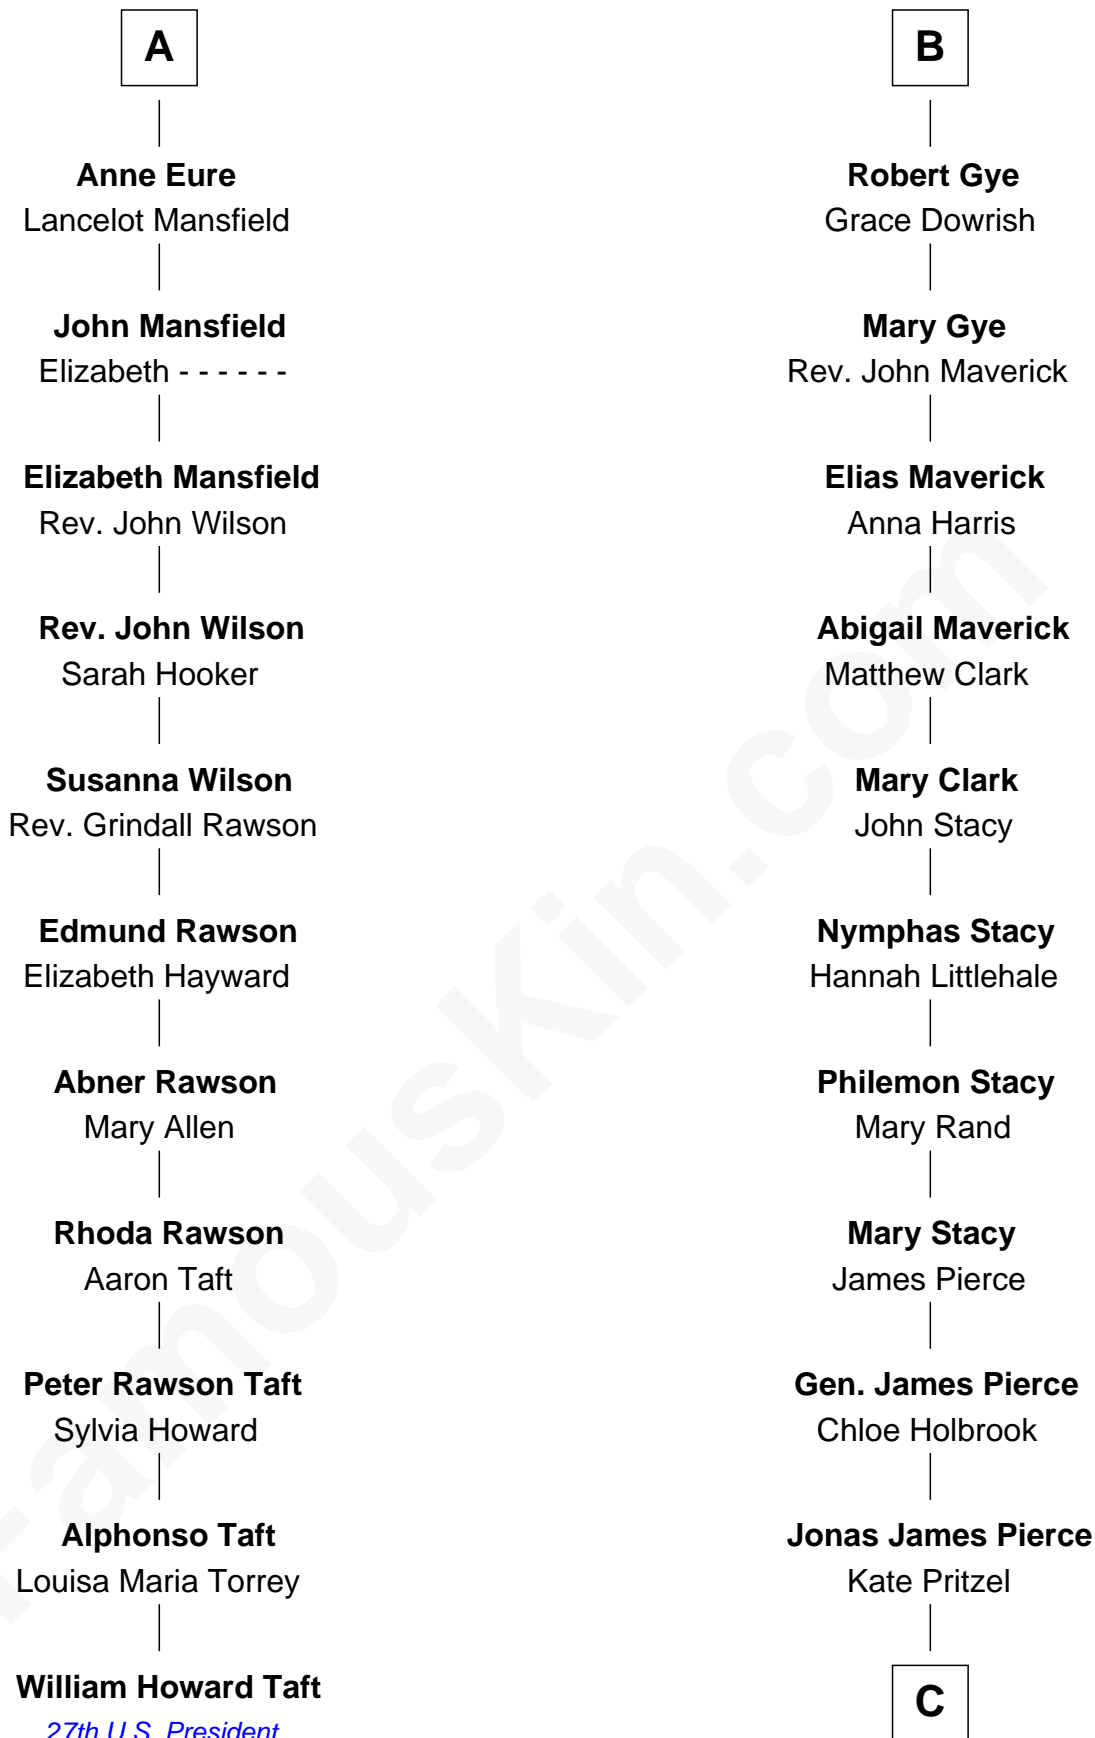

**FamousKin.com**  
**Relationship Chart of**  
**William Howard Taft**  
*27th U.S. President*

**17th cousin 3 times removed of**  
**George W. Bush**  
*43rd U.S. President*

**Edmund Fitzalan**  
 Alice de Warenne

**C**

—  
**Scott Pierce**

Mabel Marvin

—  
**Marvin Pierce**

Pauline Robinson

—  
**Barbara Pierce**

George Herbert Walker Bush

—  
**George W. Bush**

*43rd U.S. President*

FamousKin.com