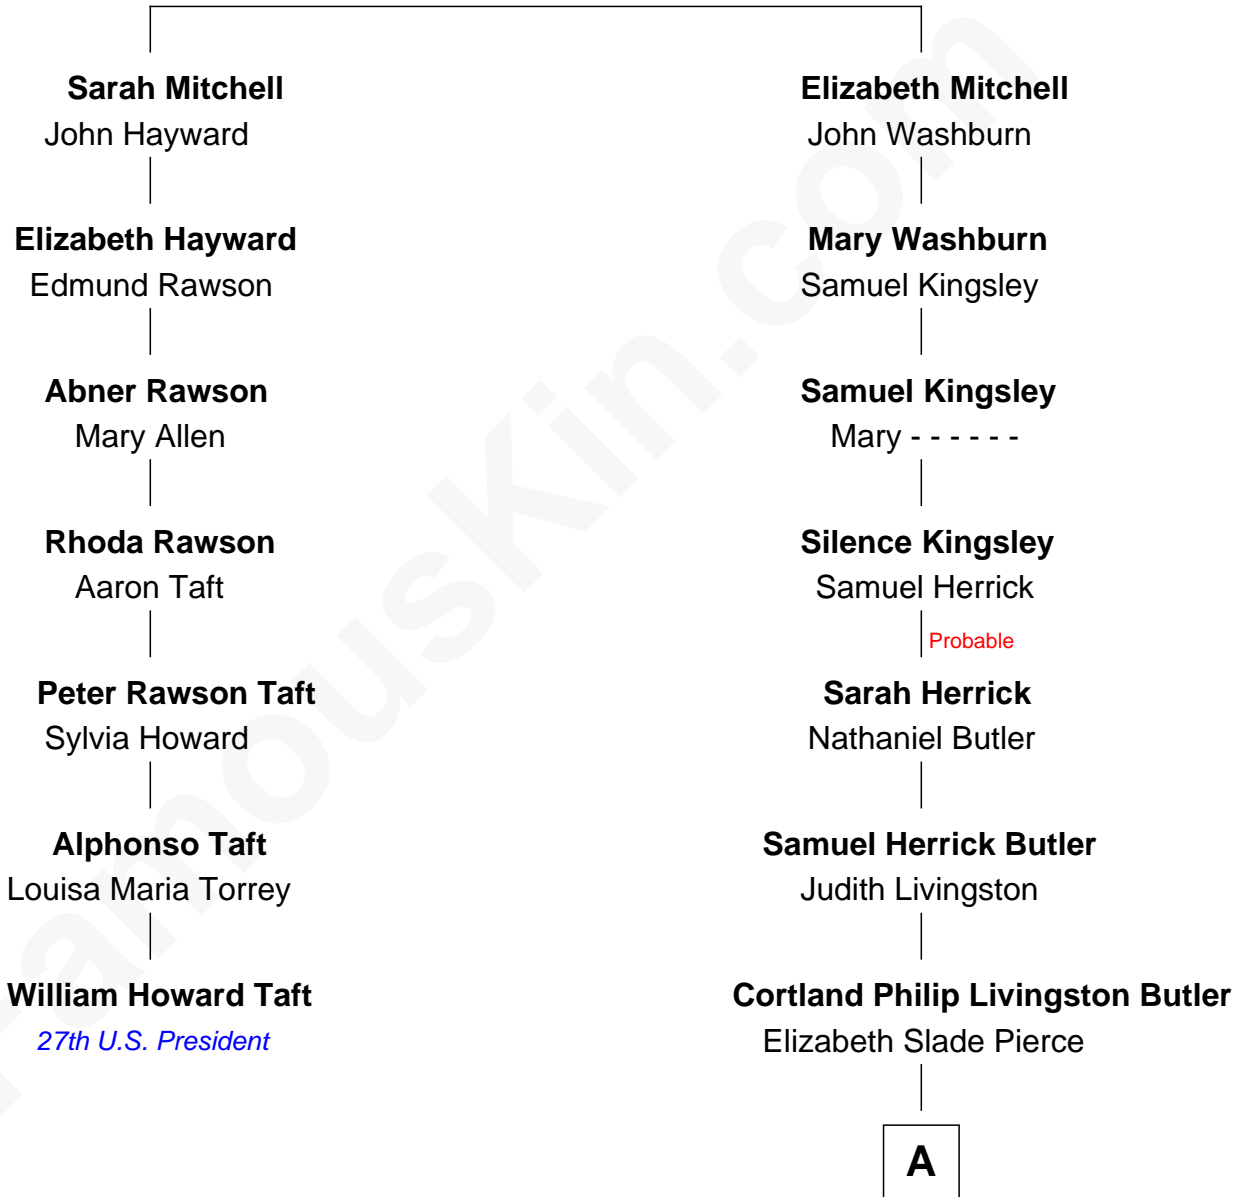

FamousKin.com
Relationship Chart of
William Howard Taft
27th U.S. President

6th cousin 5 times removed of
George W. Bush
43rd U.S. President

Experience Mitchell

with wife
Mary - - - - -

with wife
Jane Cooke

A

—
Mary Elizabeth Butler
Robert Emmet Sheldon

—
Flora Sheldon
Samuel Prescott Bush

—
Prescott Sheldon Bush
Dorothy Wear Walker

—
George Herbert Walker Bush
Barbara Pierce

—
George W. Bush
43rd U.S. President