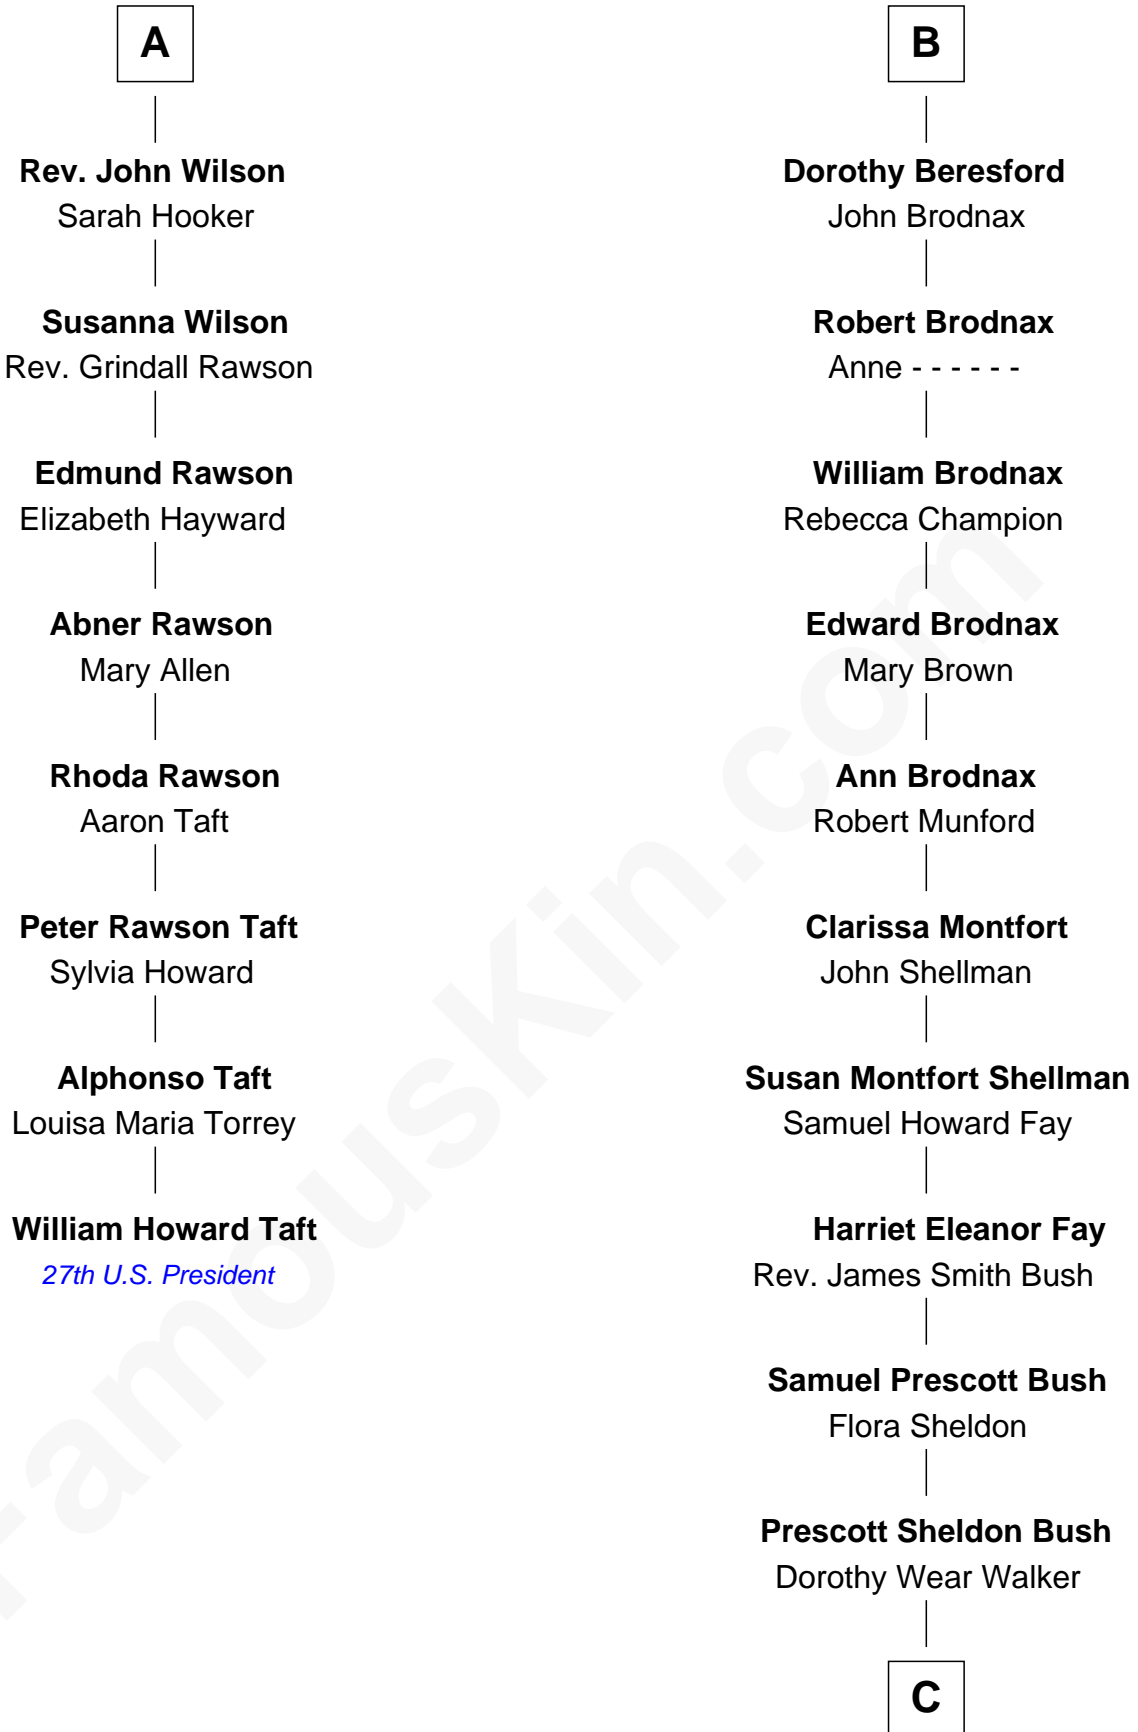

**FamousKin.com**  
**Relationship Chart of**  
**William Howard Taft**  
*27th U.S. President*

**14th cousin 4 times removed of**  
**George W. Bush**  
*43rd U.S. President*

**Sir Lionel de Welles**  
 Joan de Waterton

**C**

George Herbert Walker Bush

Barbara Pierce

George W. Bush

*43rd U.S. President*

FamousKin.com