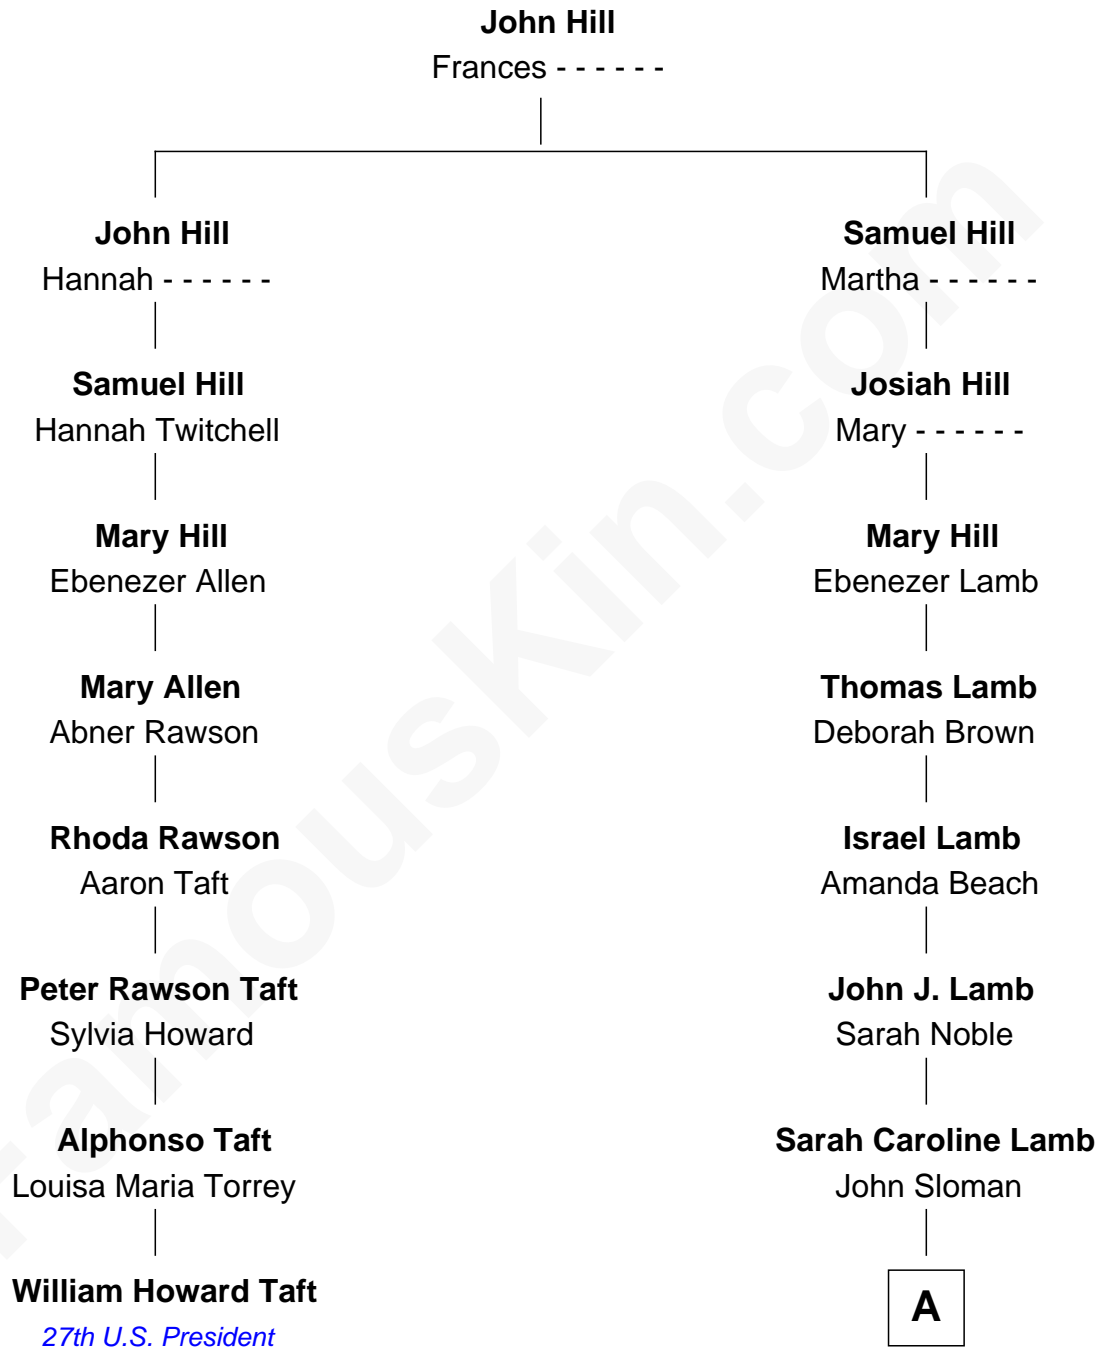

**FamousKin.com**  
**Relationship Chart of**  
**William Howard Taft**  
*27th U.S. President*

7th cousin 2 times removed of  
**William Holden**  
*Movie Actor*

A

Emma Louise Sloman

Henry Samuel Ball

Mary Blanche Ball

William Franklin Beedle

William Holden

*Movie Actor*

FamousKin.com