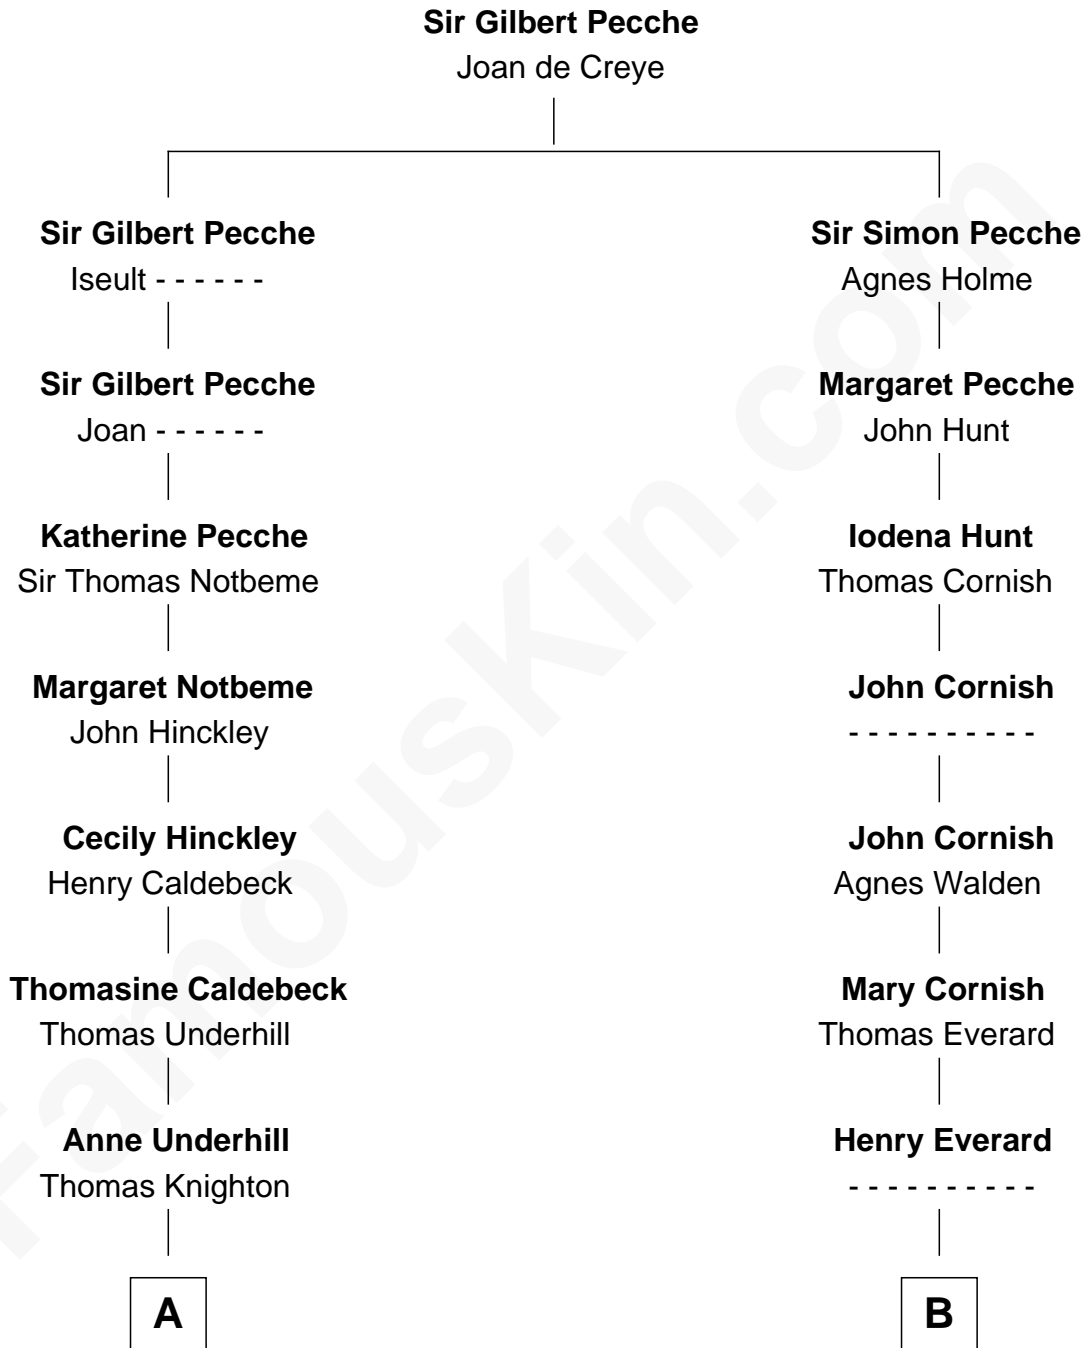

FamousKin.com
Relationship Chart of
William Howard Taft
27th U.S. President

16th cousin 3 times removed of
Elphalet Remington
Founder of Remington Arms Company

C

Samuel Davenport Torrey

Susan Holman Waters

Louisa Maria Torrey

Alphonso Taft

William Howard Taft

27th U.S. President

FamousKin.com