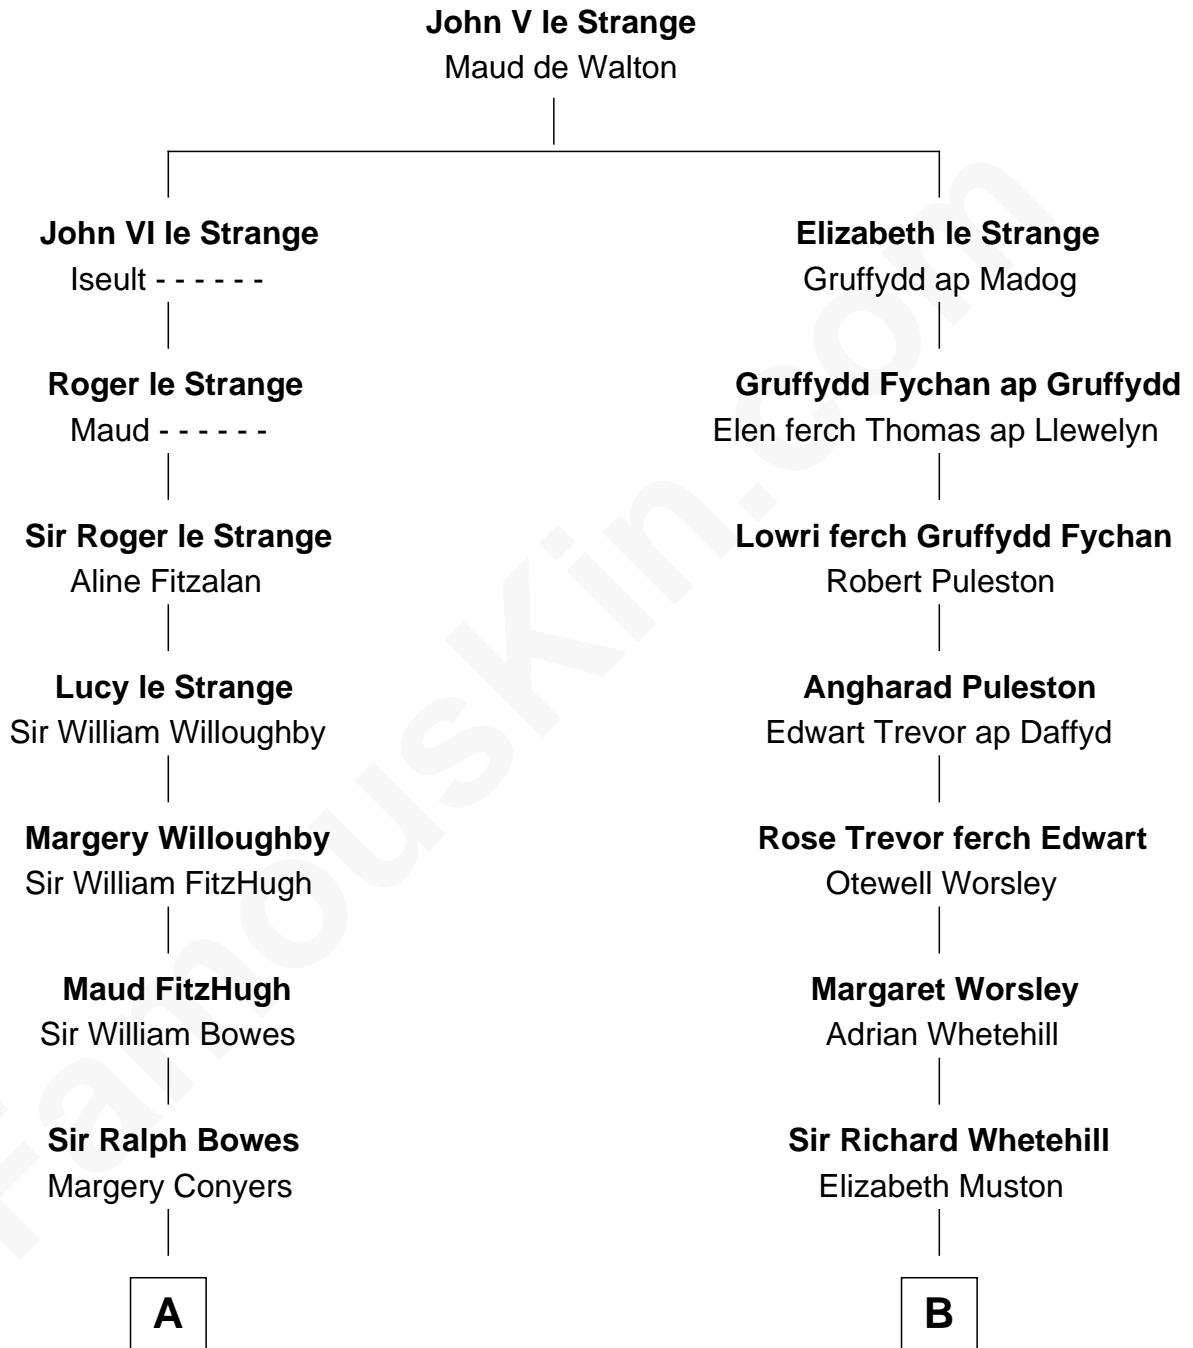

**FamousKin.com**  
**Relationship Chart of**  
**William Howard Taft**  
*27th U.S. President*

**16th cousin 3 times removed of**  
**Eliphalet Remington**  
*Founder of Remington Arms Company*

**C**

—  
**Peter Rawson Taft**

Sylvia Howard

—  
**Alphonso Taft**

Louisa Maria Torrey

—  
**William Howard Taft**

*27th U.S. President*

FamousKin.com