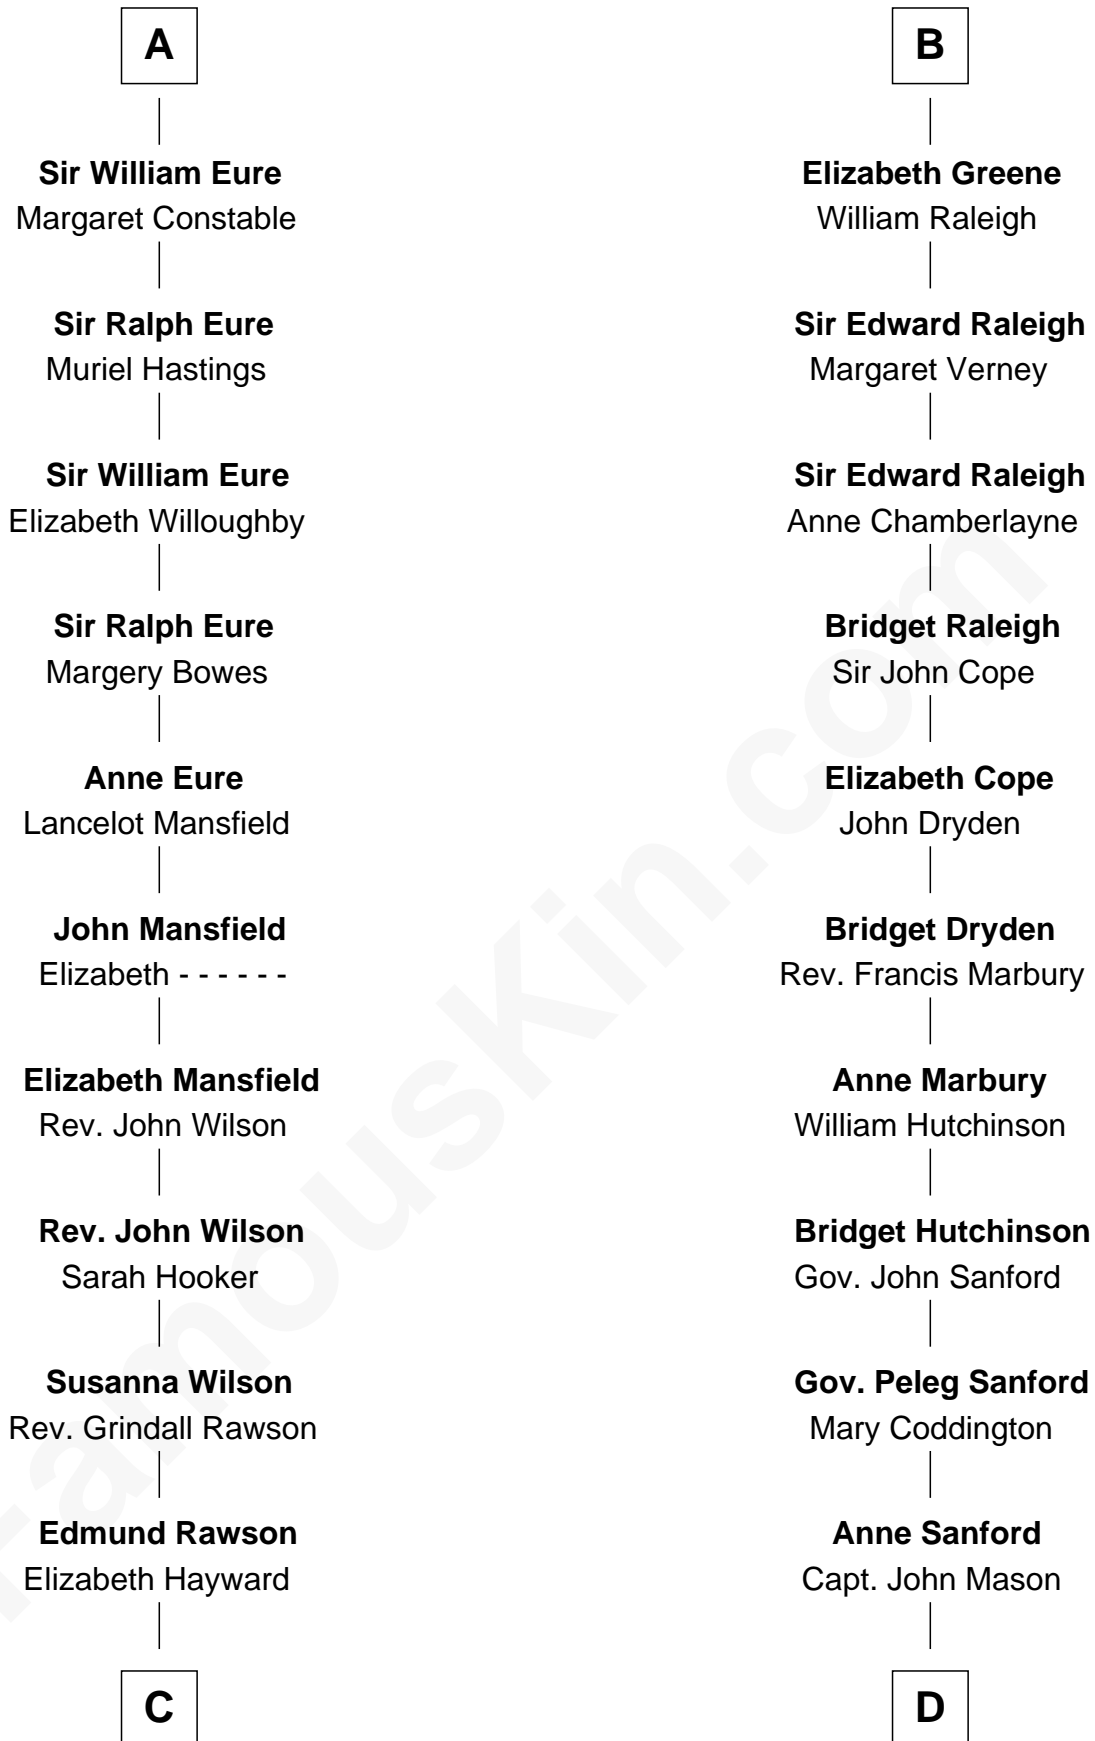

FamousKin.com
Relationship Chart of
William Howard Taft
27th U.S. President

20th cousin 1 time removed of
Lucretia (Rudolph) Garfield
First Lady of President James Garfield

C

Abner Rawson

Mary Allen

Rhoda Rawson

Aaron Taft

Peter Rawson Taft

Sylvia Howard

Alphonso Taft

Louisa Maria Torrey

William Howard Taft

27th U.S. President

D

Peleg Sanford Mason

Mary Stanton

Elijah Mason

Lucretia Greene

Arabella Greene Mason

Zebulon Rudolph

Lucretia (Rudolph) Garfield

First Lady of James Garfield