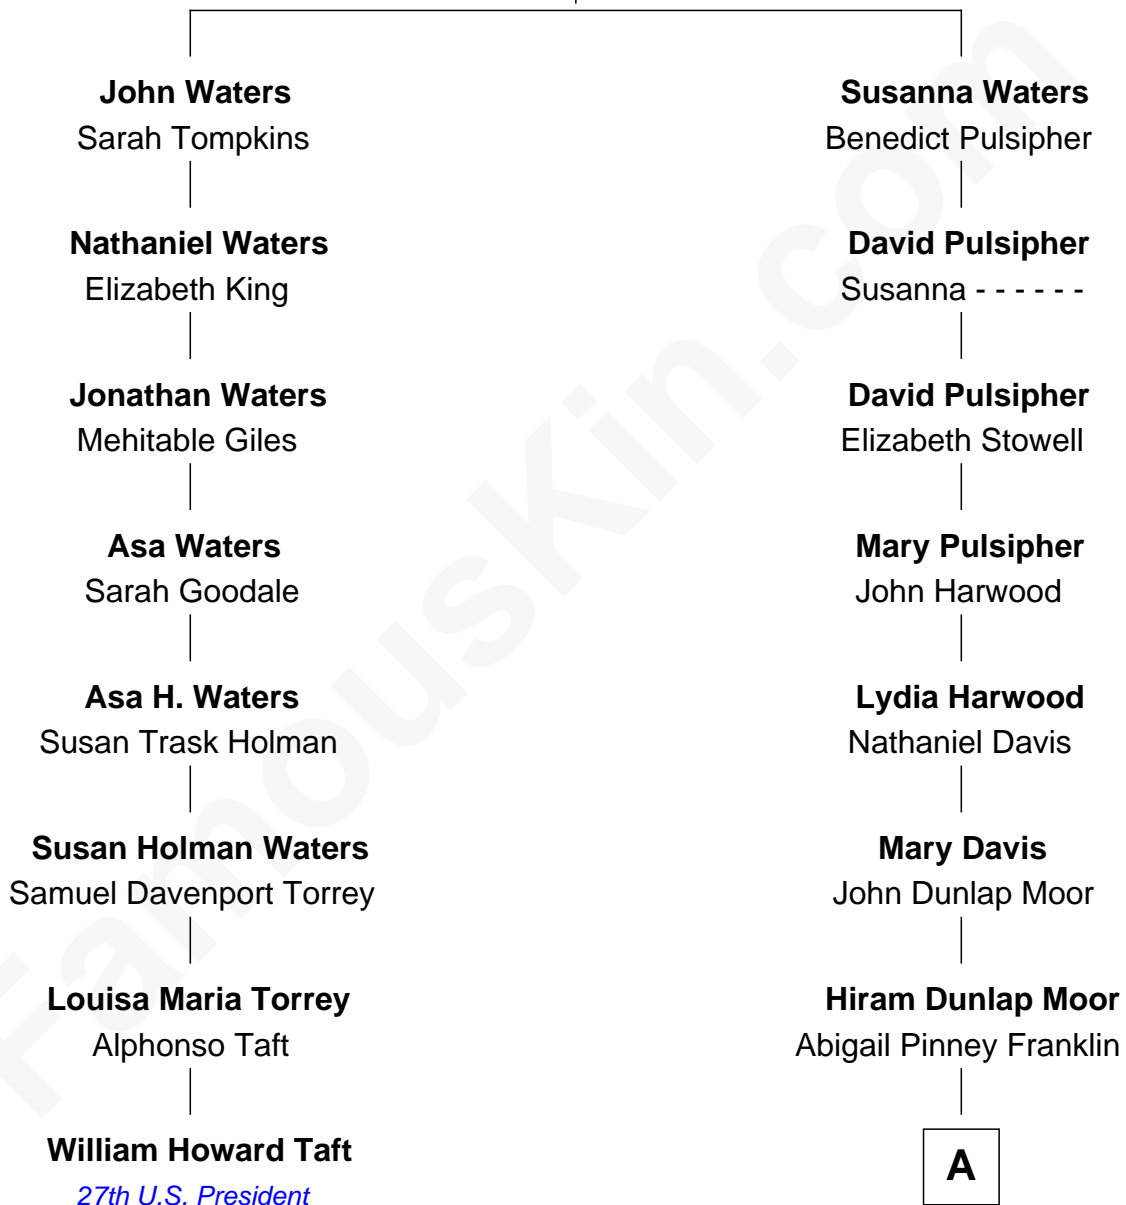

FamousKin.com
Relationship Chart of
William Howard Taft
27th U.S. President

7th cousin 1 time removed of
Calvin Coolidge
30th U.S. President

Richard Waters

Joyce - - - - -

A

Victoria Josephine Moor
Col. John Calvin Coolidge

Calvin Coolidge
30th U.S. President

FamousKin.com