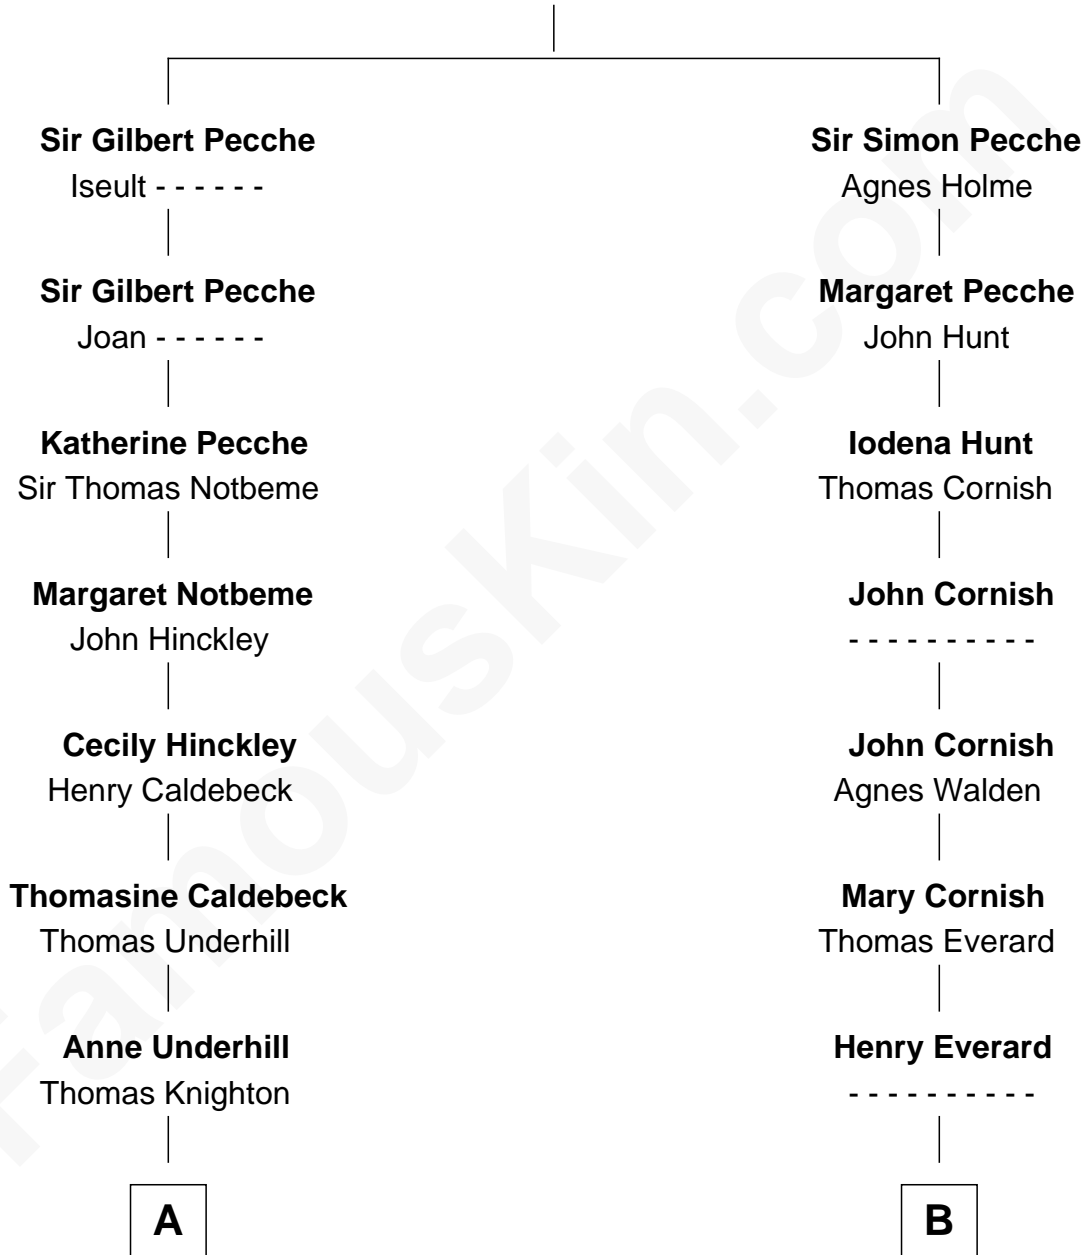

FamousKin.com Relationship Chart of

William Howard Taft

27th U.S. President

19th cousin of

Calvin Coolidge

30th U.S. President

Sir Gilbert Pecche

Joan de Creye

C

Samuel Davenport Torrey

Susan Holman Waters

Louisa Maria Torrey

Alphonso Taft

William Howard Taft

27th U.S. President

D