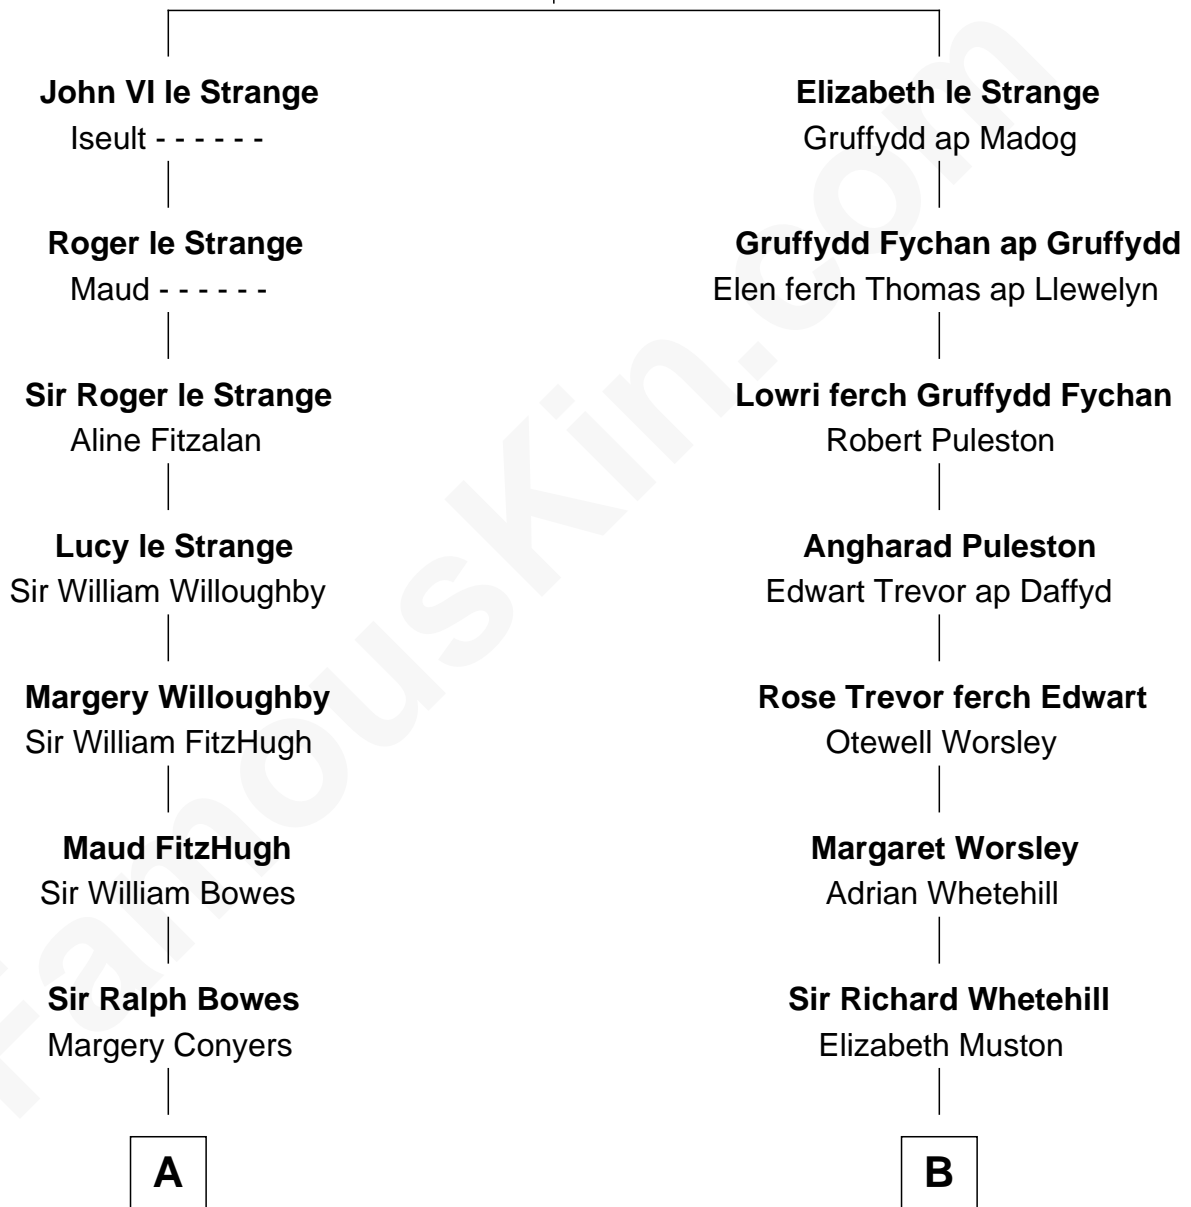

FamousKin.com Relationship Chart of

William Howard Taft

27th U.S. President

19th cousin of

Calvin Coolidge

30th U.S. President

John V le Strange

Maud de Walton

C

Peter Rawson Taft
Sylvia Howard

Alphonso Taft
Louisa Maria Torrey

William Howard Taft
27th U.S. President

D

Sarah Almeda Brewer
Calvin Galusha Coolidge

Col. John Calvin Coolidge
Victoria Josephine Moor

Calvin Coolidge
30th U.S. President