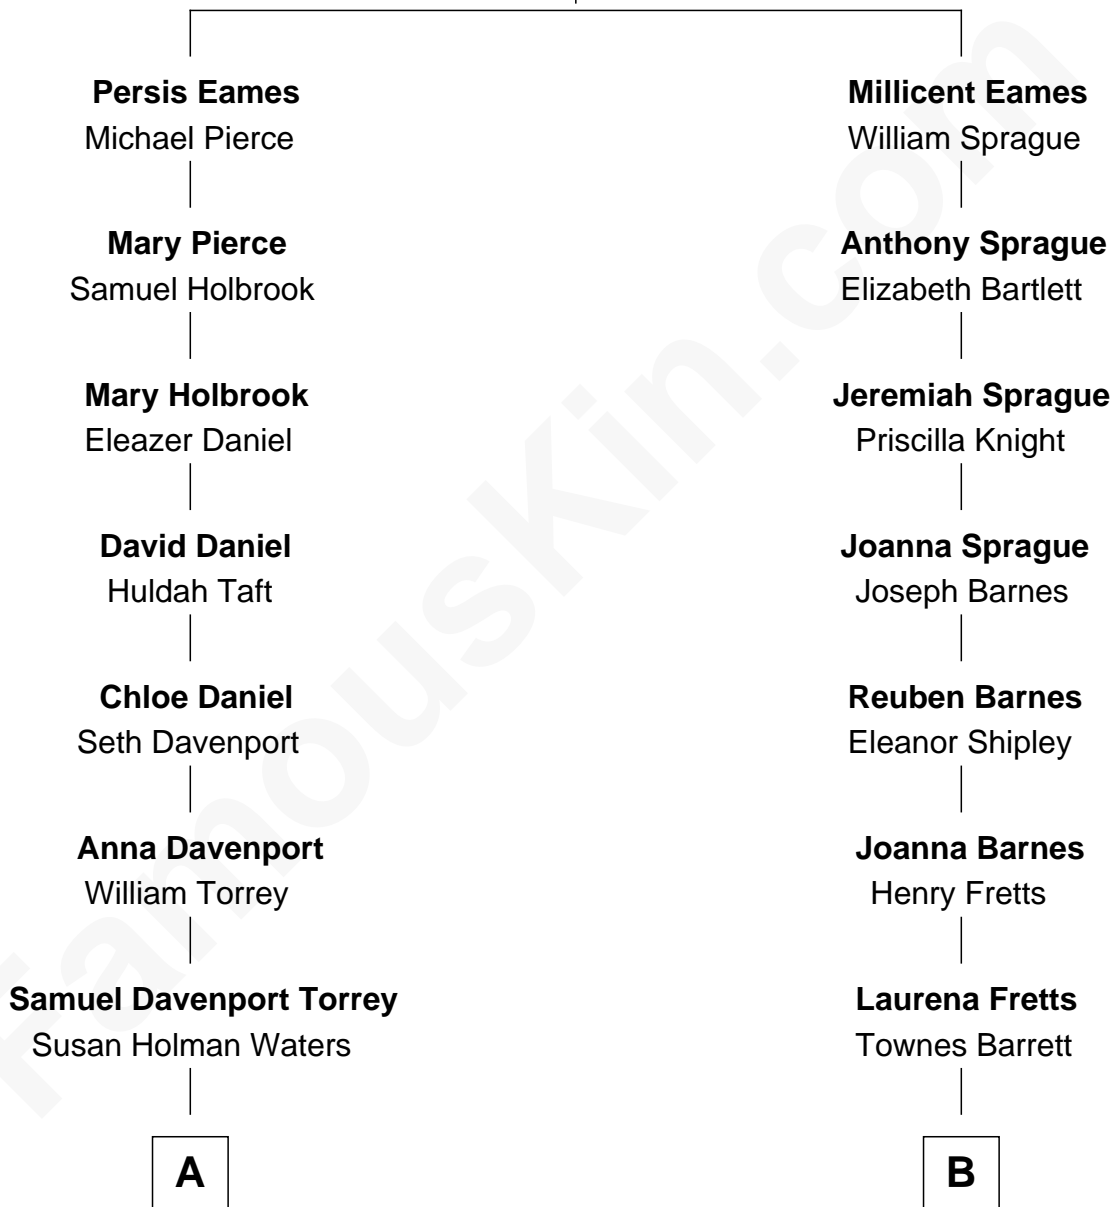

FamousKin.com
Relationship Chart of
William Howard Taft
27th U.S. President

8th cousin of
Grace (Goodhue) Coolidge
First Lady of President Calvin Coolidge

Anthony Eames
 Margery - - - - -

A

Louisa Maria Torrey

Alphonso Taft

William Howard Taft

27th U.S. President

B

Lemira A. Barrett

Andrew Issacler Goodhue

Grace (Goodhue) Coolidge

First Lady of Calvin Coolidge