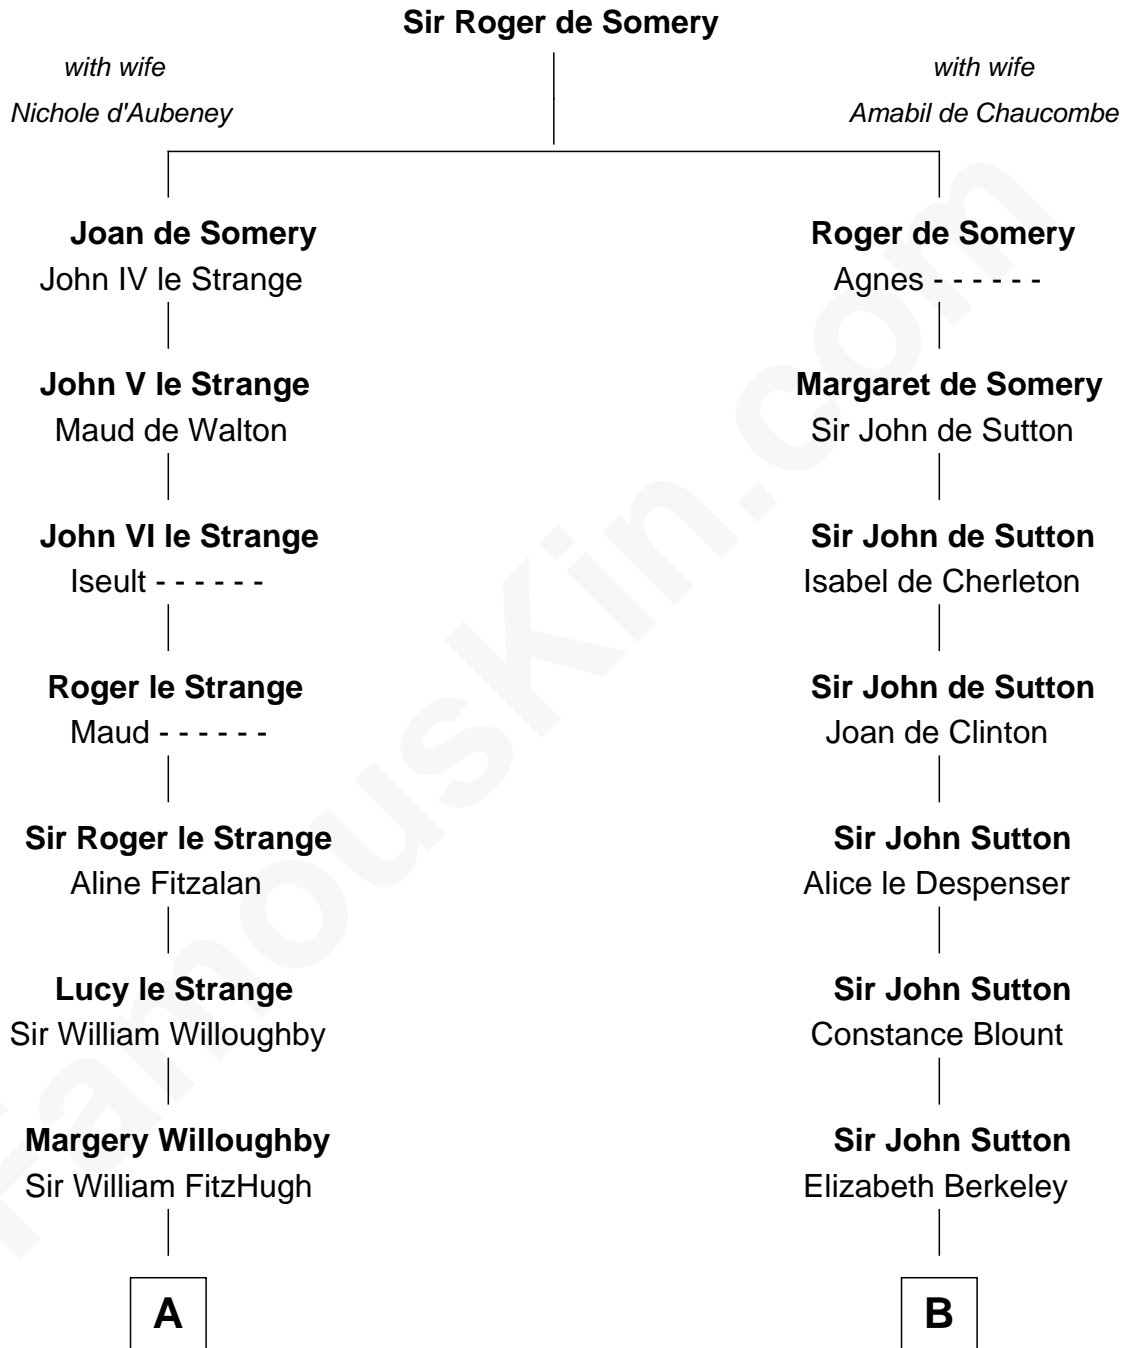

FamousKin.com
Relationship Chart of
William Howard Taft
27th U.S. President

17th cousin 4 times removed of

Bathsheba (Ruggles) Spooner

First woman executed for murder in U.S. by non-British government

C

Abner Rawson

Mary Allen

Rhoda Rawson

Aaron Taft

Peter Rawson Taft

Sylvia Howard

Alphonso Taft

Louisa Maria Torrey

William Howard Taft

27th U.S. President

FamousKin.com