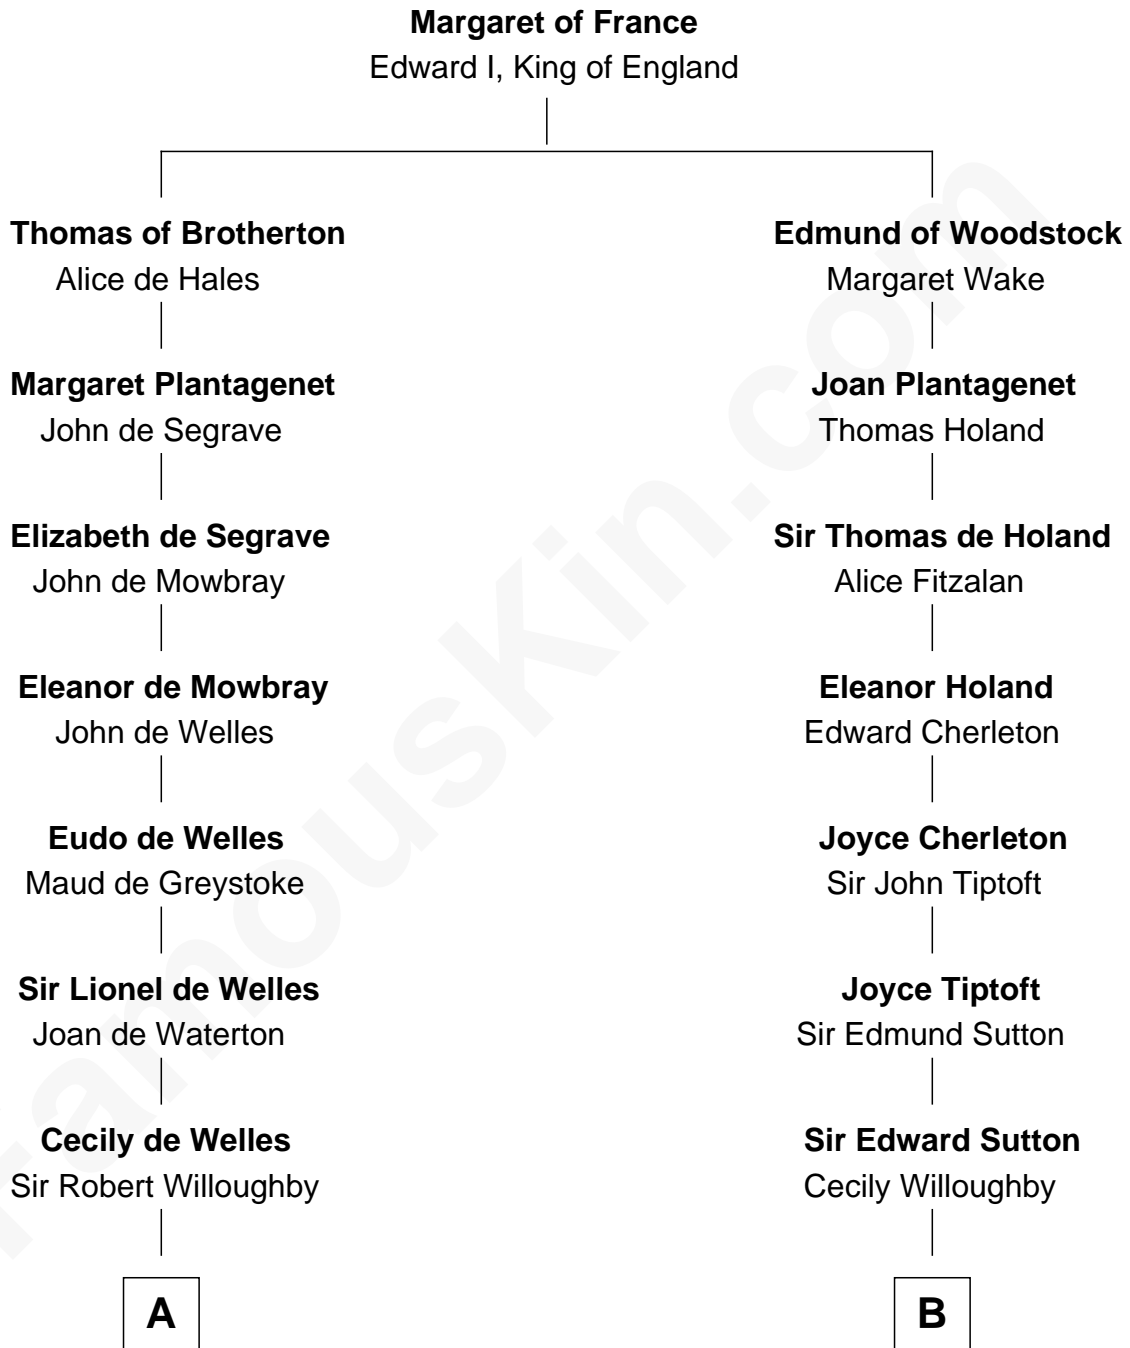

FamousKin.com
Relationship Chart of
William Howard Taft
27th U.S. President

15th cousin 5 times removed of

Bathsheba (Ruggles) Spooner

First woman executed for murder in U.S. by non-British government

C

—
Rhoda Rawson

Aaron Taft

—
Peter Rawson Taft

Sylvia Howard

—
Alphonso Taft

Louisa Maria Torrey

—
William Howard Taft

27th U.S. President

FamousKin.com