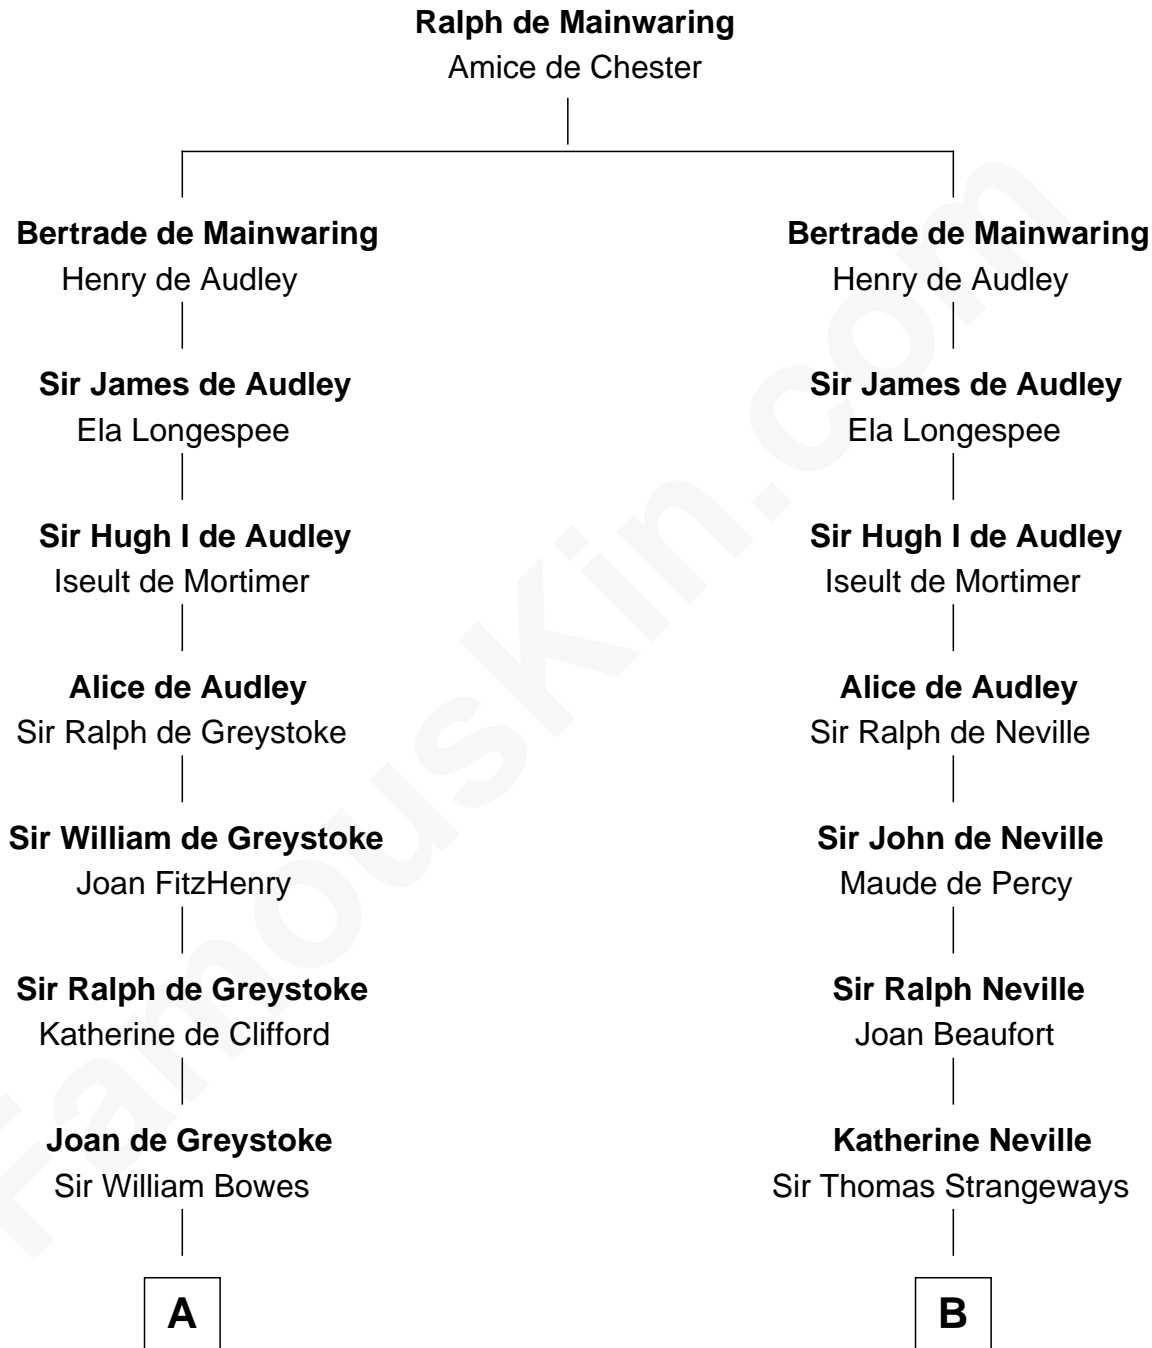

FamousKin.com
Relationship Chart of
William Howard Taft
27th U.S. President

17th cousin 4 times removed of

Bathsheba (Ruggles) Spooner

First woman executed for murder in U.S. by non-British government

C

Abner Rawson

Mary Allen

Rhoda Rawson

Aaron Taft

Peter Rawson Taft

Sylvia Howard

Alphonso Taft

Louisa Maria Torrey

William Howard Taft

27th U.S. President

FamousKin.com