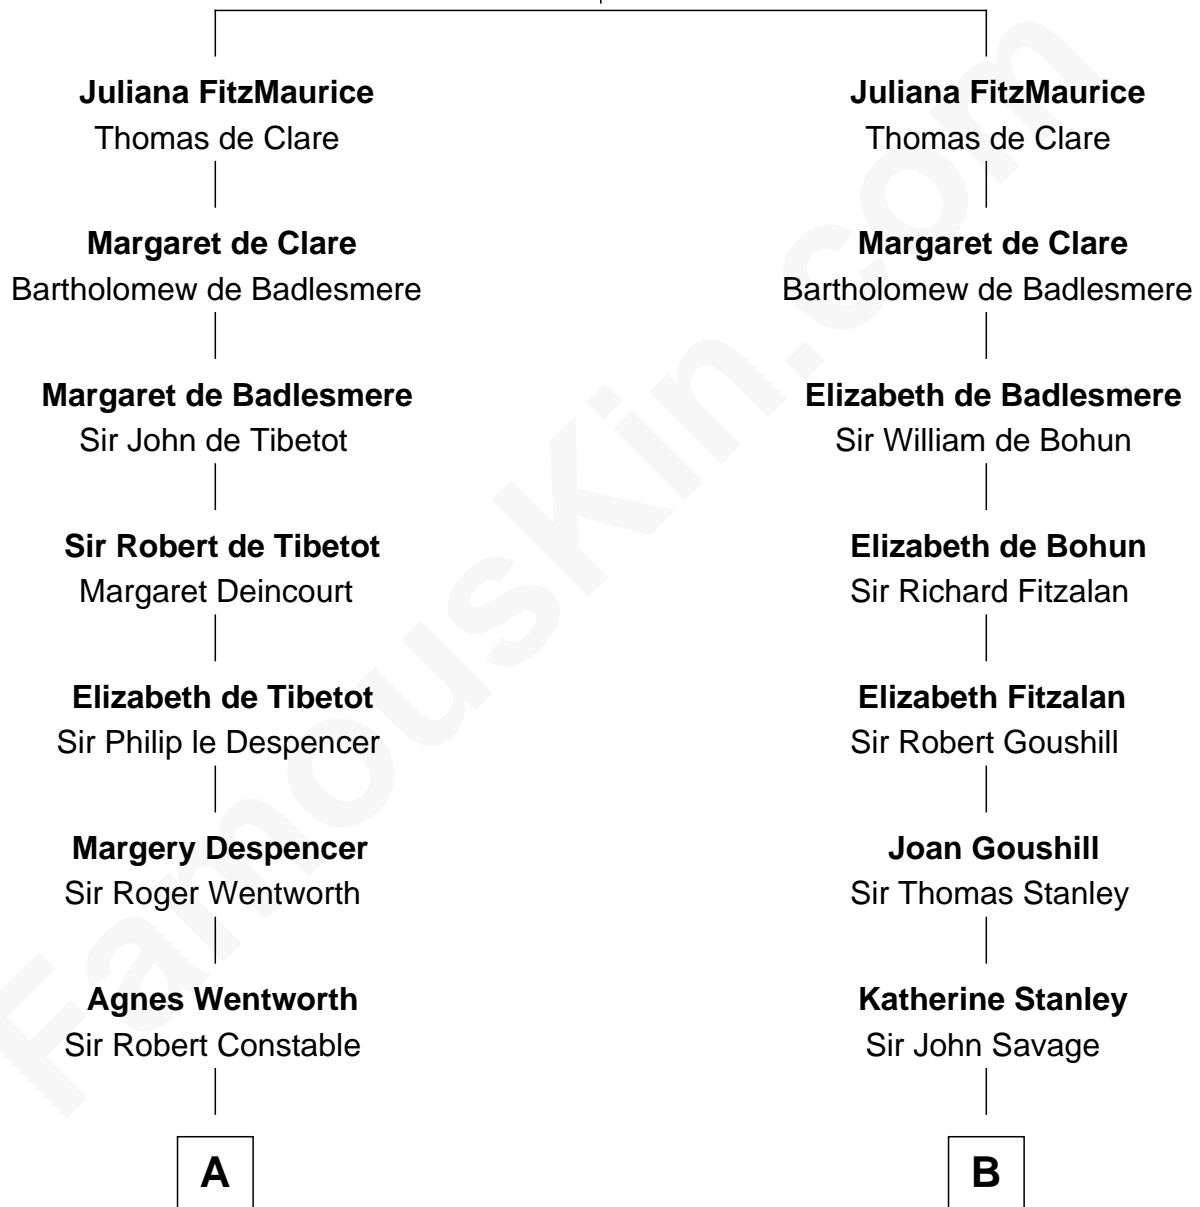

FamousKin.com Relationship Chart of

William Howard Taft

27th U.S. President

21st cousin of

Adlai Stevenson II

31st Governor of Illinois

Maurice FitzGerald
Maud de Prendergast

C

Abner Rawson

Mary Allen

Rhoda Rawson

Aaron Taft

Peter Rawson Taft

Sylvia Howard

Alphonso Taft

Louisa Maria Torrey

William Howard Taft

27th U.S. President

D

Thomas Walker Frye

Elizabeth Speed Smith

Mary Peachy Frye

Rev. Lewis Warner Green

Letitia Green