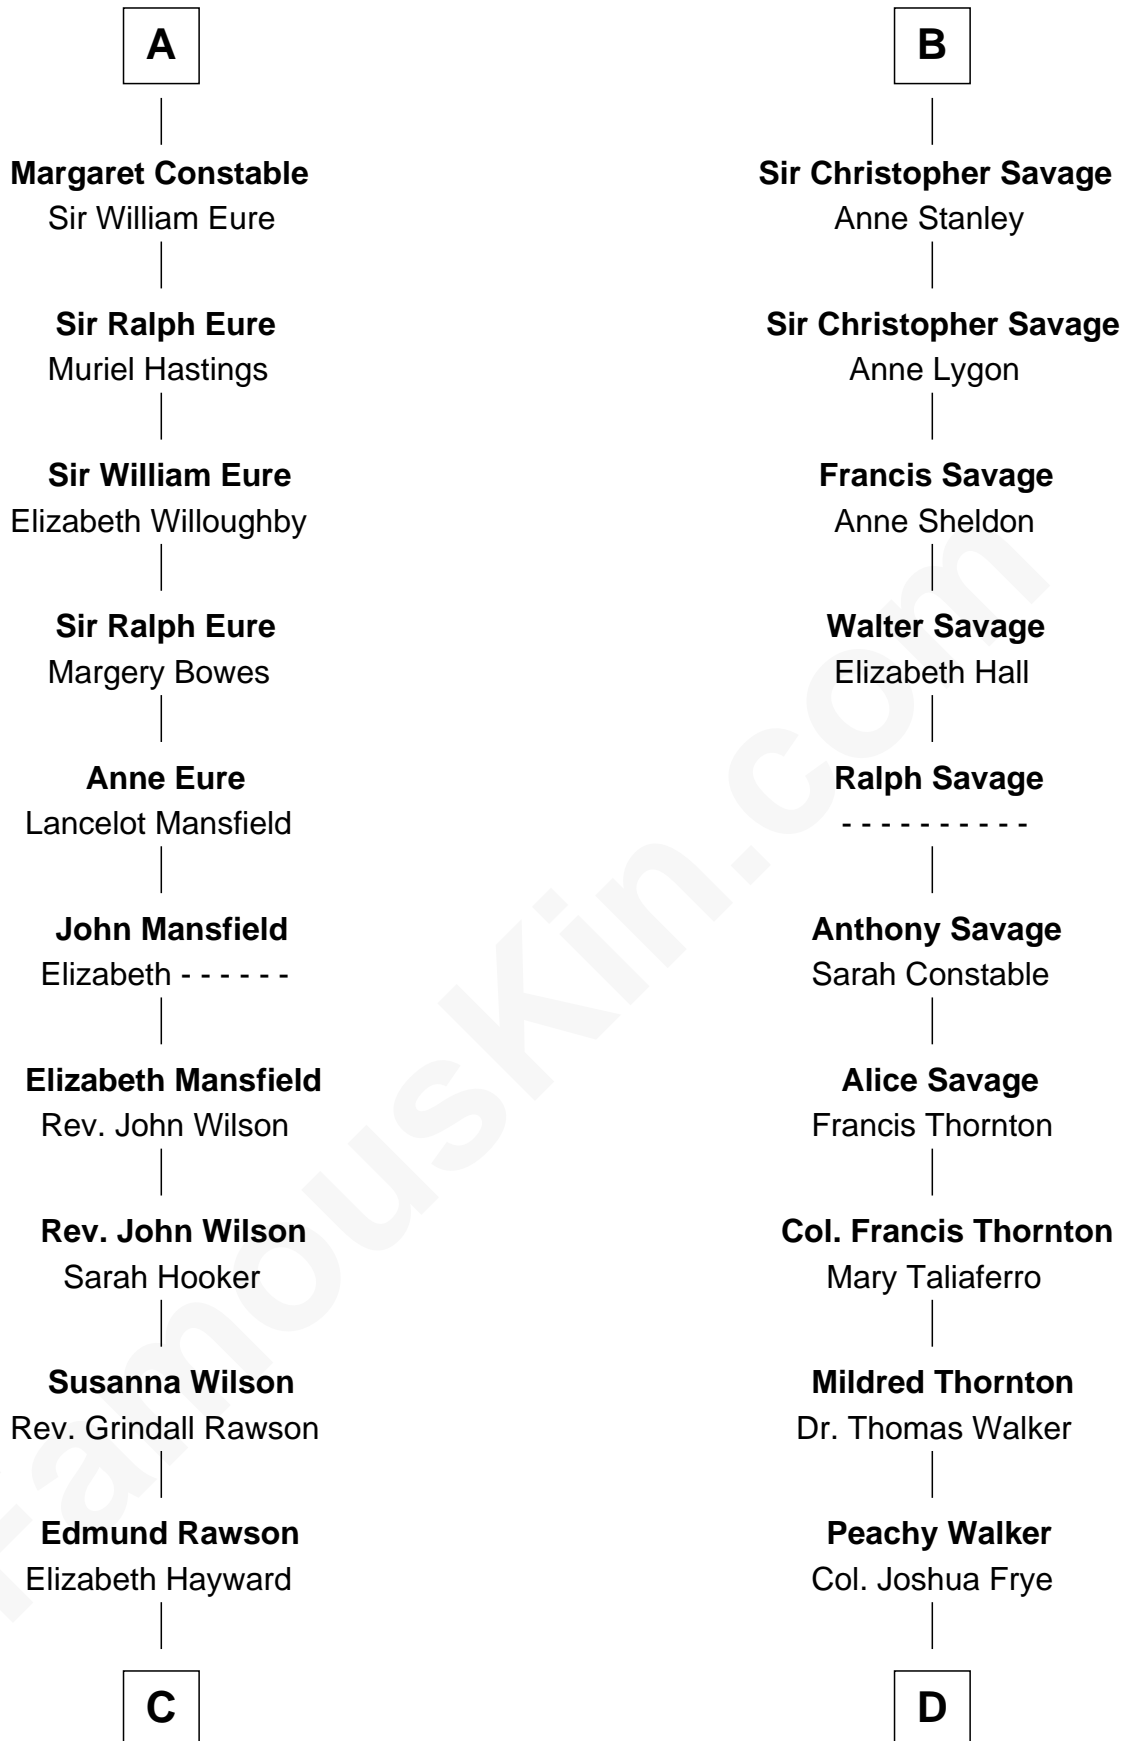

FamousKin.com Relationship Chart of

William Howard Taft

27th U.S. President

21st cousin of

Adlai Stevenson II

31st Governor of Illinois

Maurice FitzGerald
Maud de Prendergast

C

Abner Rawson

Mary Allen

Rhoda Rawson

Aaron Taft

Peter Rawson Taft

Sylvia Howard

Alphonso Taft

Louisa Maria Torrey

William Howard Taft

27th U.S. President

D

Thomas Walker Frye

Elizabeth Speed Smith

Mary Peachy Frye

Rev. Lewis Warner Green

Letitia Green