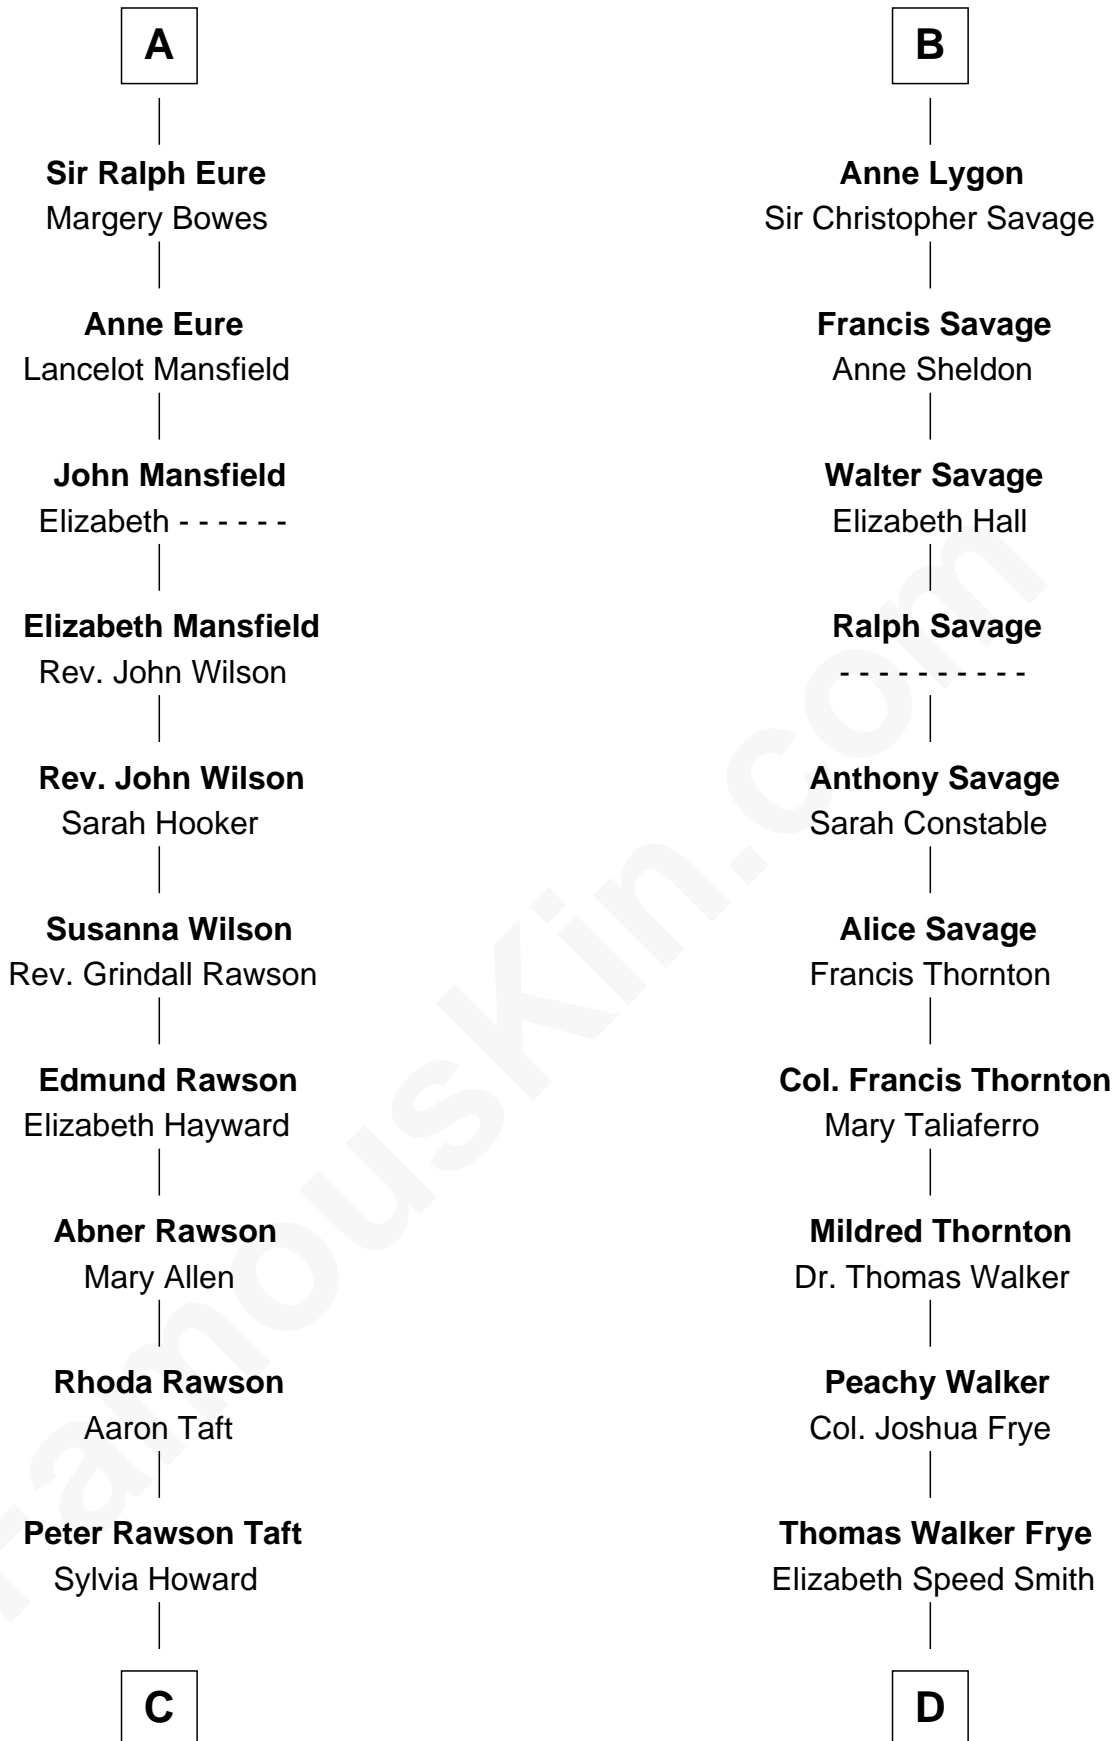

**FamousKin.com**  
**Relationship Chart of**  
**William Howard Taft**  
*27th U.S. President*

18th cousin 2 times removed of

**Adlai Stevenson II**  
*31st Governor of Illinois*

**C**

**Alphonso Taft**  
Louisa Maria Torrey

**William Howard Taft**  
*27th U.S. President*

**D**

**Mary Peachy Frye**  
Rev. Lewis Warner Green

**Letitia Green**  
Adlai Ewing Stevenson

**Lewis Green Stevenson**  
Helen Louise Davis

**Adlai Stevenson II**  
*31st Governor of Illinois*