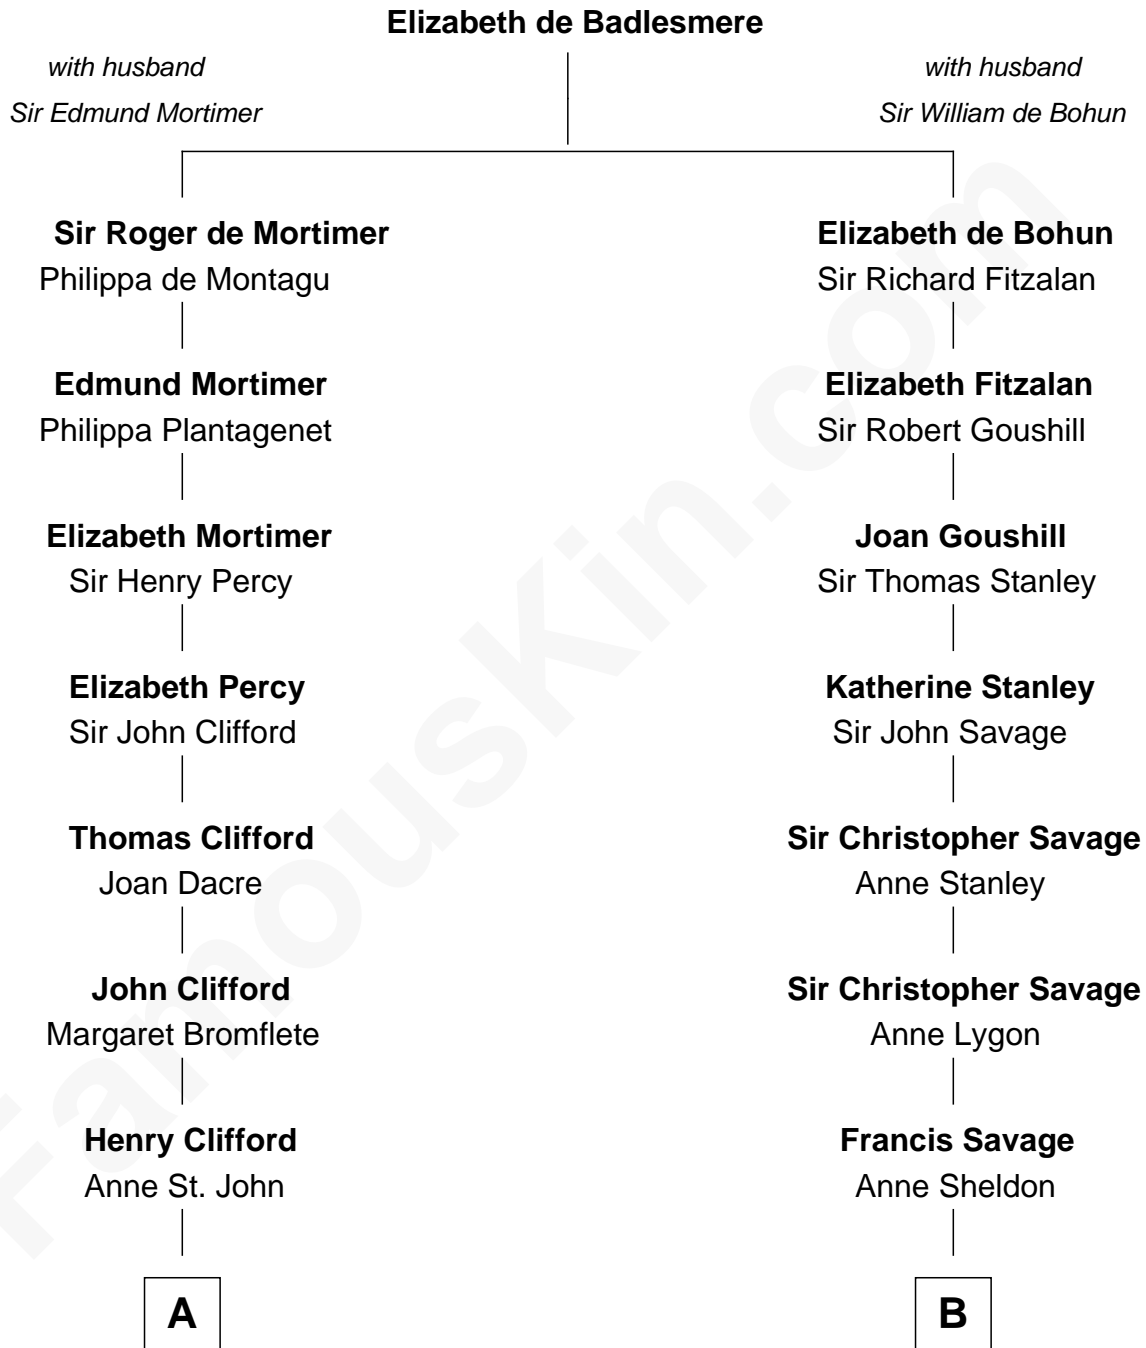

FamousKin.com
Relationship Chart of
William Howard Taft
27th U.S. President

18th cousin 1 time removed of
Adlai Stevenson II
31st Governor of Illinois

C

Peter Rawson Taft

Sylvia Howard

Alphonso Taft

Louisa Maria Torrey

William Howard Taft

27th U.S. President

D

Lewis Green Stevenson

Helen Louise Davis

Adlai Stevenson II

31st Governor of Illinois

FamousKin.com