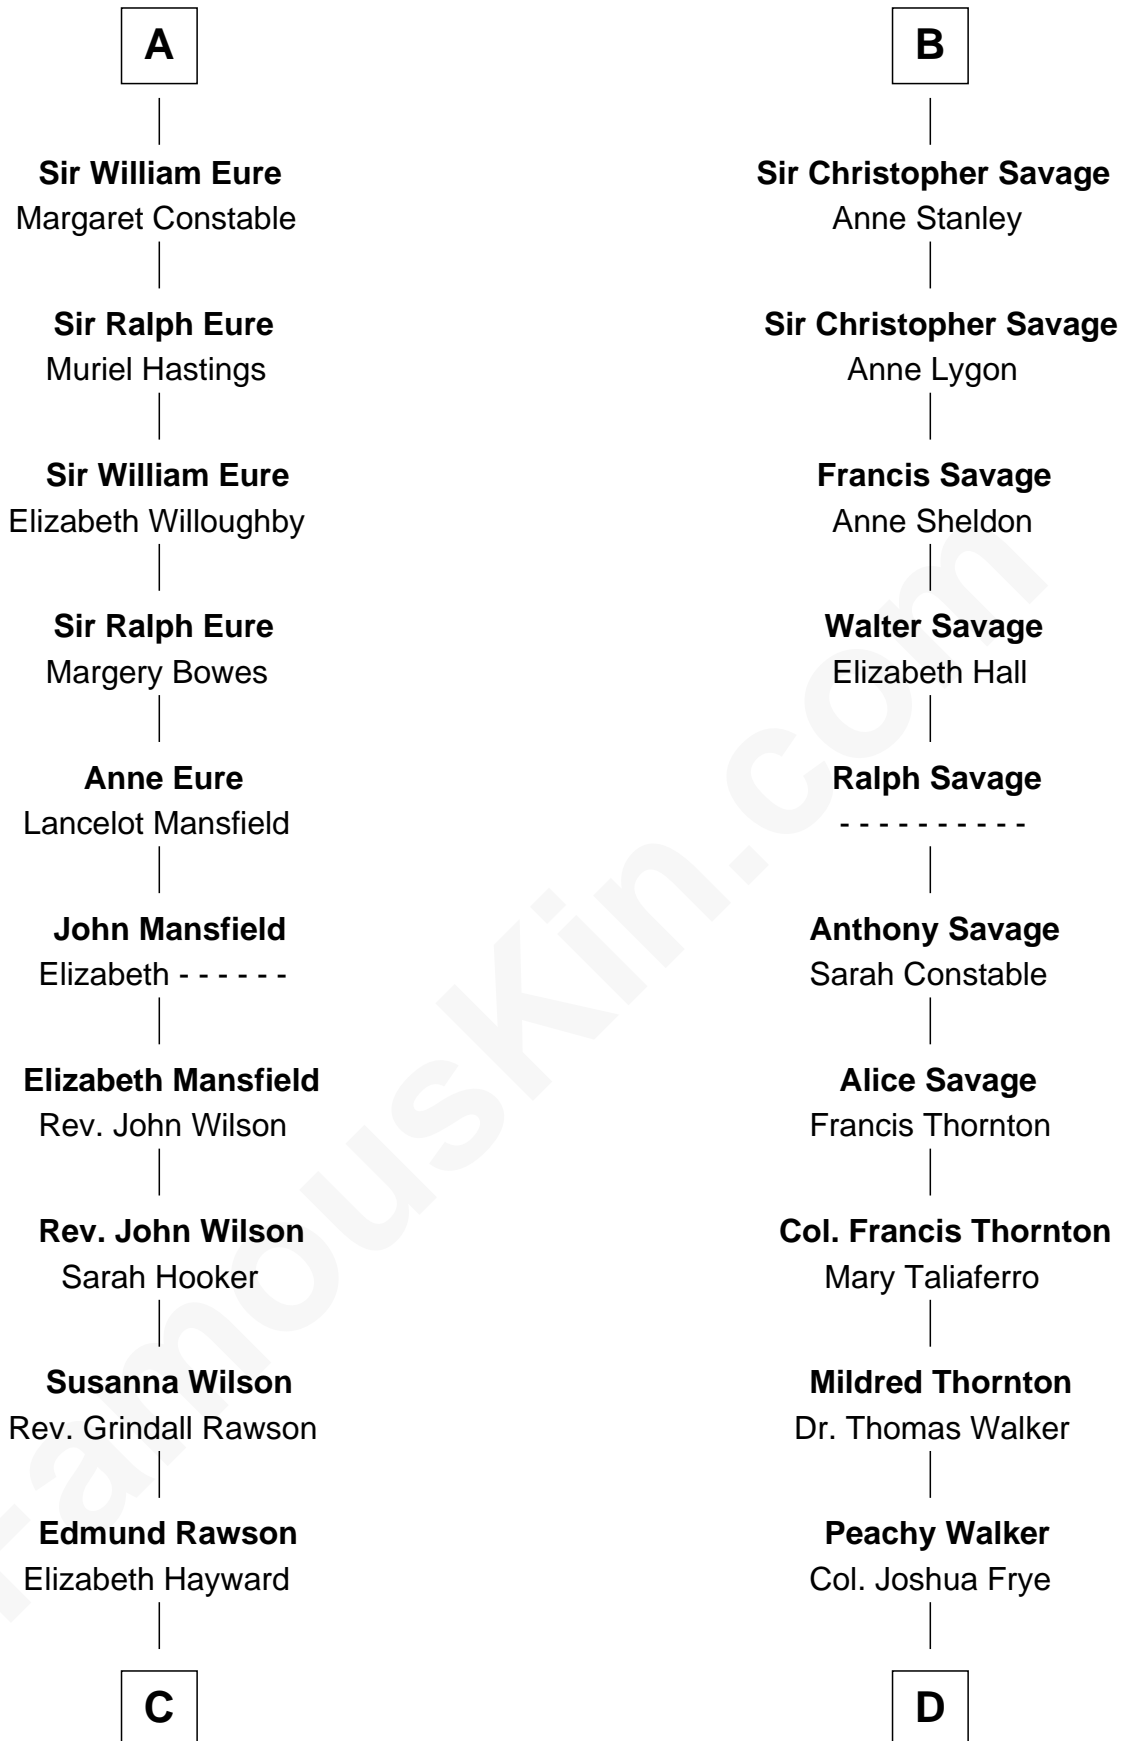

FamousKin.com Relationship Chart of

William Howard Taft

27th U.S. President

21st cousin of

Adlai Stevenson II

31st Governor of Illinois

Sir Humphrey de Bohun

Eleanor de Braiose

Sir Robert Goushill

Joan Goushill

Sir Thomas Stanley

Katherine Stanley

Sir John Savage

B

C

Abner Rawson

Mary Allen

Rhoda Rawson

Aaron Taft

Peter Rawson Taft

Sylvia Howard

Alphonso Taft

Louisa Maria Torrey

William Howard Taft