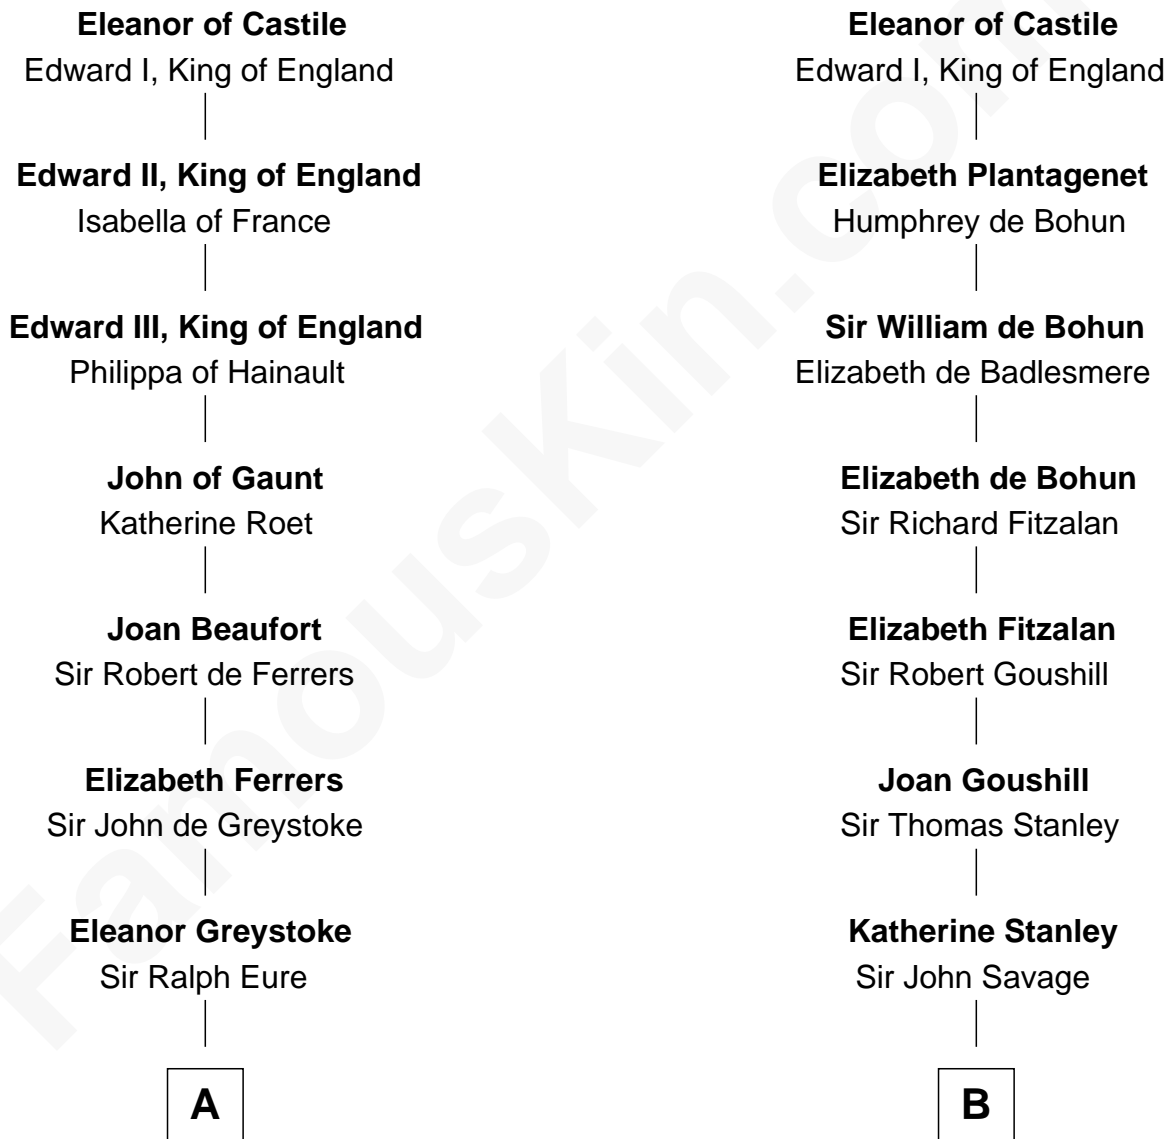

FamousKin.com Relationship Chart of

William Howard Taft

27th U.S. President

21st cousin of

Adlai Stevenson II

31st Governor of Illinois

Ferdinand III, King of Castile

Joanna of Ponthieu

C

Abner Rawson

Mary Allen

Rhoda Rawson

Aaron Taft

Peter Rawson Taft

Sylvia Howard

Alphonso Taft

Louisa Maria Torrey

William Howard Taft

27th U.S. President

D

Thomas Walker Frye

Elizabeth Speed Smith

Mary Peachy Frye

Rev. Lewis Warner Green