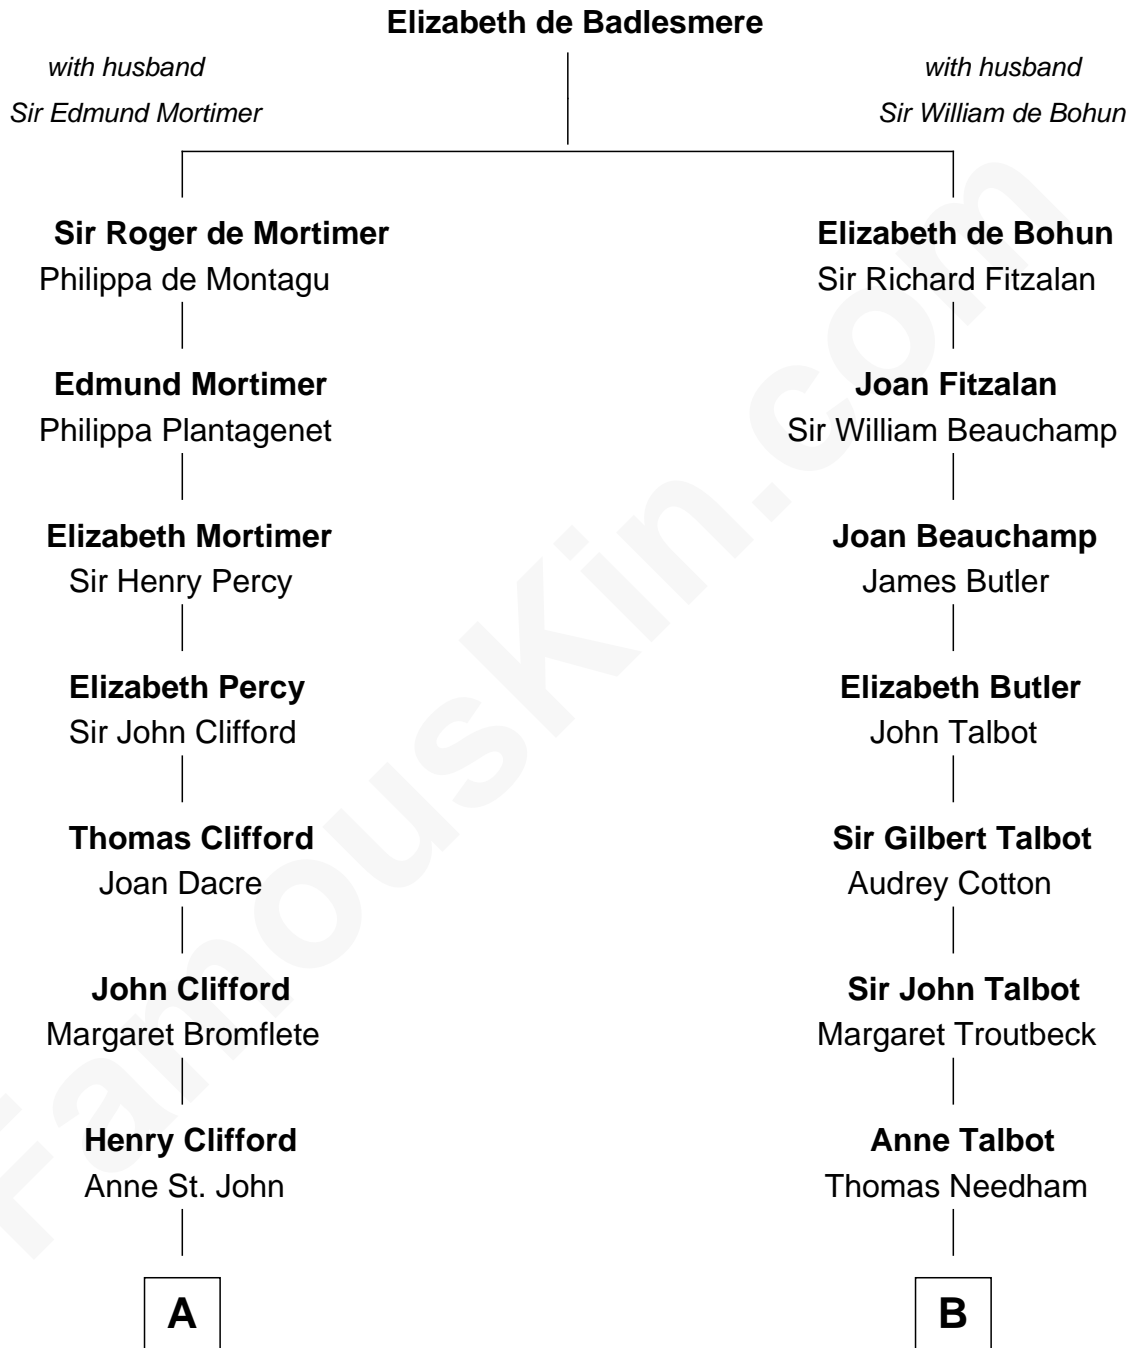

**FamousKin.com**  
**Relationship Chart of**  
**William Howard Taft**  
*27th U.S. President*

**18th cousin 1 time removed of**  
**Norman Rockwell**  
*American Artist*

**C**

**Peter Rawson Taft**

Sylvia Howard

**Alphonso Taft**

Louisa Maria Torrey

**William Howard Taft**

*27th U.S. President*

**D**

**Jarvis Waring Rockwell**

Anne Mary Hill

**Norman Rockwell**

*American Artist*

FamousKin.com