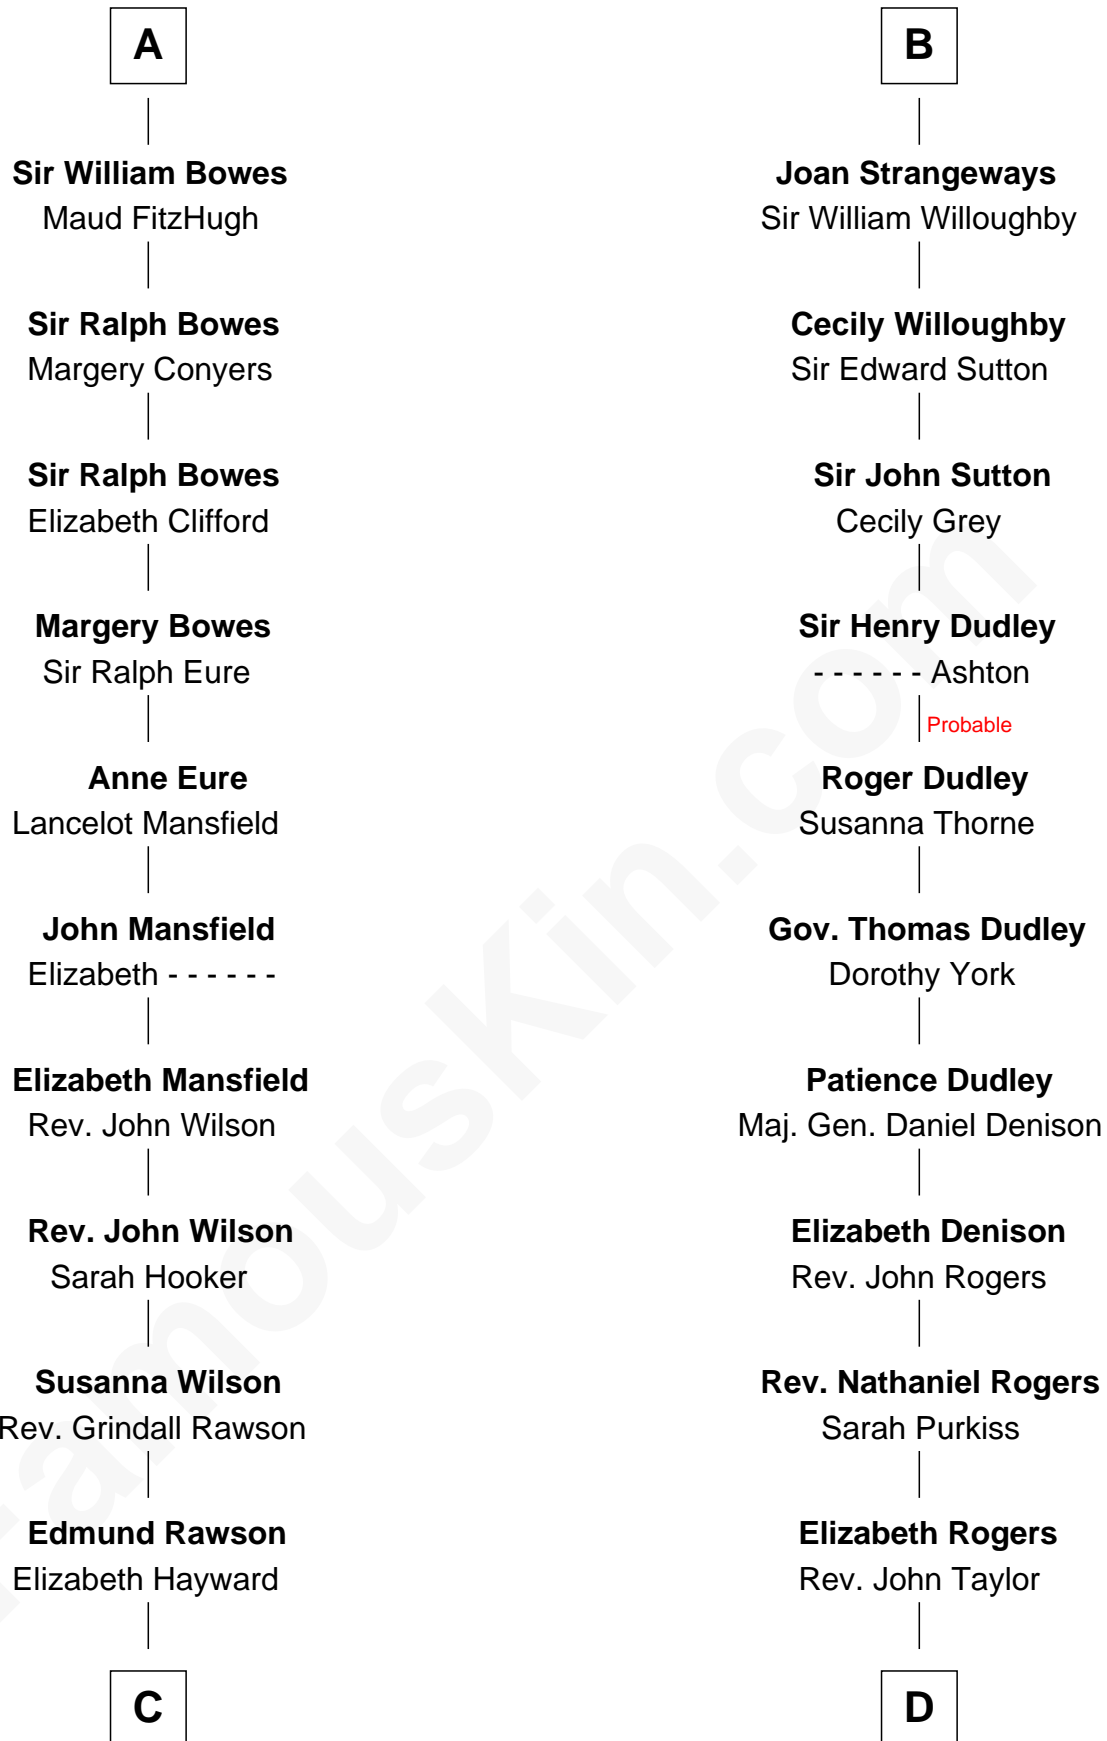

FamousKin.com
Relationship Chart of
William Howard Taft
27th U.S. President

18th cousin 3 times removed of
Nicholas Gilman
Signer of the U.S. Constitution

C

Abner Rawson

Mary Allen

Rhoda Rawson

Aaron Taft

Peter Rawson Taft

Sylvia Howard

Alphonso Taft

Louisa Maria Torrey

William Howard Taft

27th U.S. President

D

Ann Taylor

Nicholas Gilman