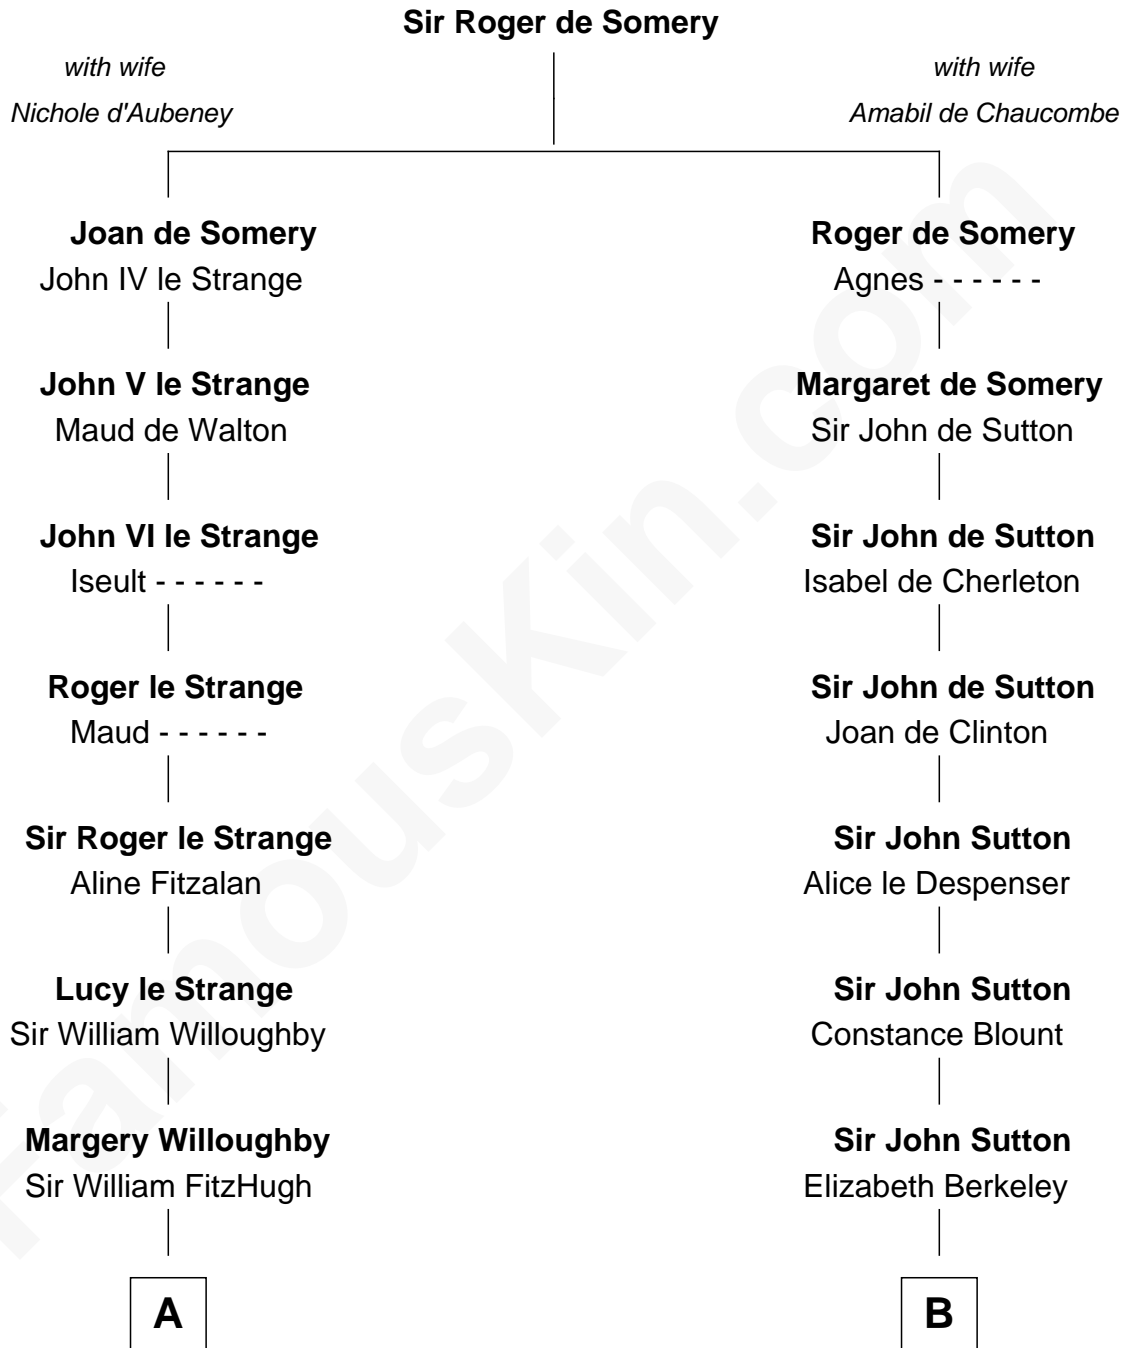

**FamousKin.com**  
**Relationship Chart of**  
**William Howard Taft**  
*27th U.S. President*

**18th cousin 3 times removed of**  
**Nicholas Gilman**  
*Signer of the U.S. Constitution*

**C**

**Abner Rawson**

Mary Allen

**Rhoda Rawson**

Aaron Taft

**Peter Rawson Taft**

Sylvia Howard

**Alphonso Taft**

Louisa Maria Torrey

**William Howard Taft**