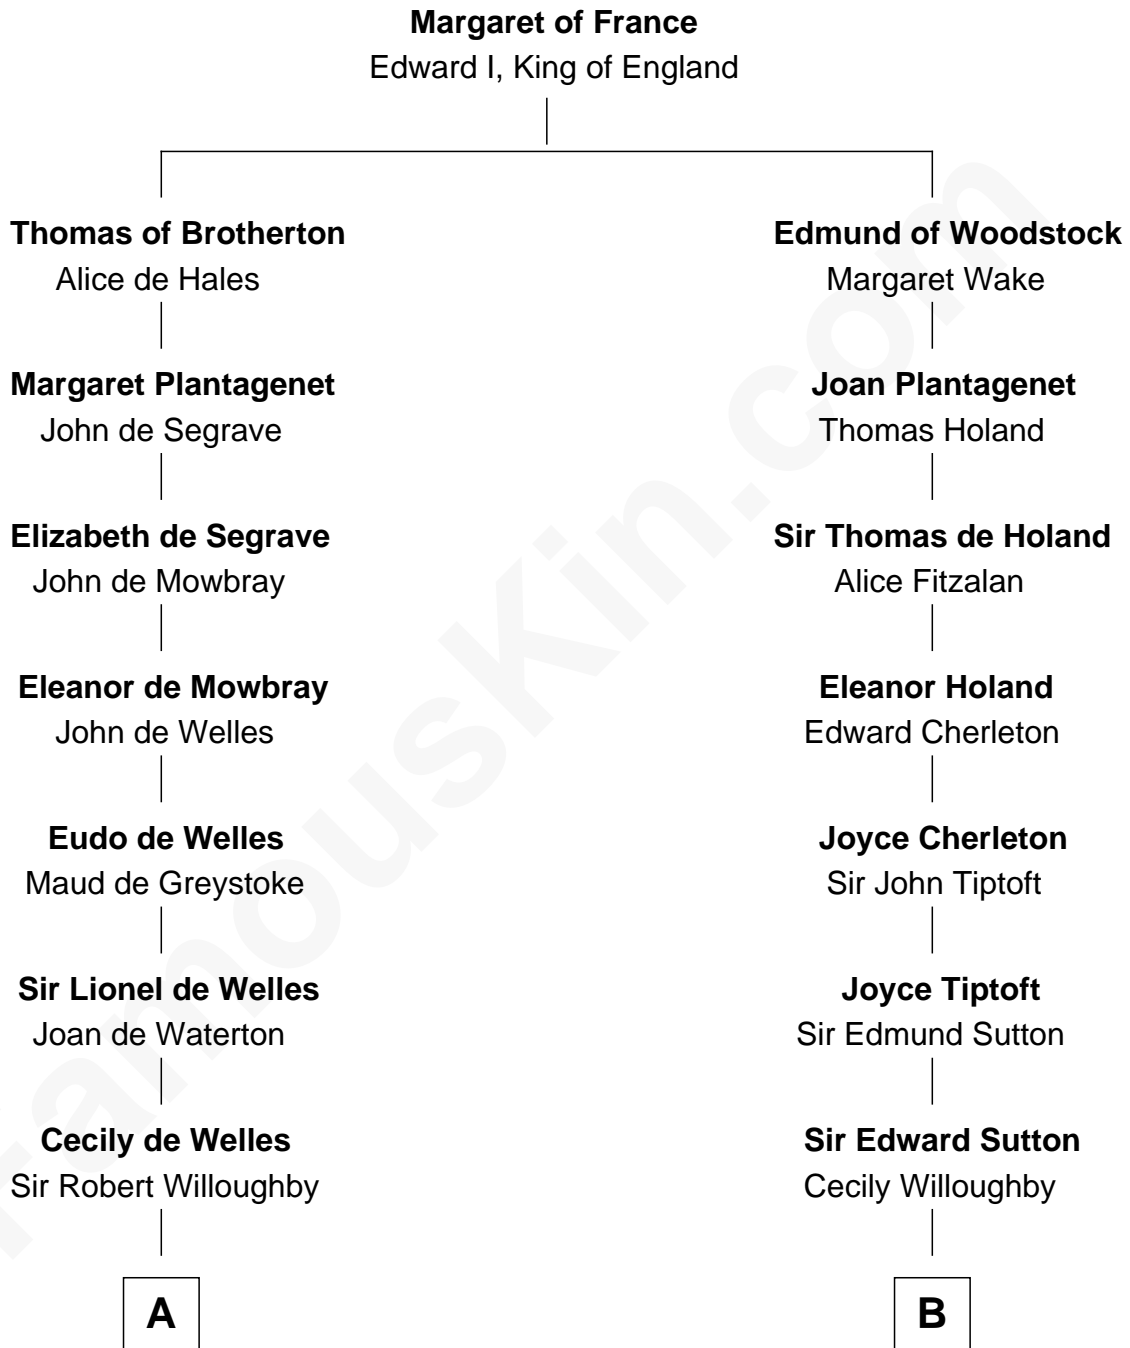

FamousKin.com
Relationship Chart of
William Howard Taft
27th U.S. President

16th cousin 4 times removed of
Nicholas Gilman
Signer of the U.S. Constitution

C

—
Rhoda Rawson

Aaron Taft

—
Peter Rawson Taft

Sylvia Howard

—
Alphonso Taft

Louisa Maria Torrey

—
William Howard Taft

27th U.S. President

FamousKin.com