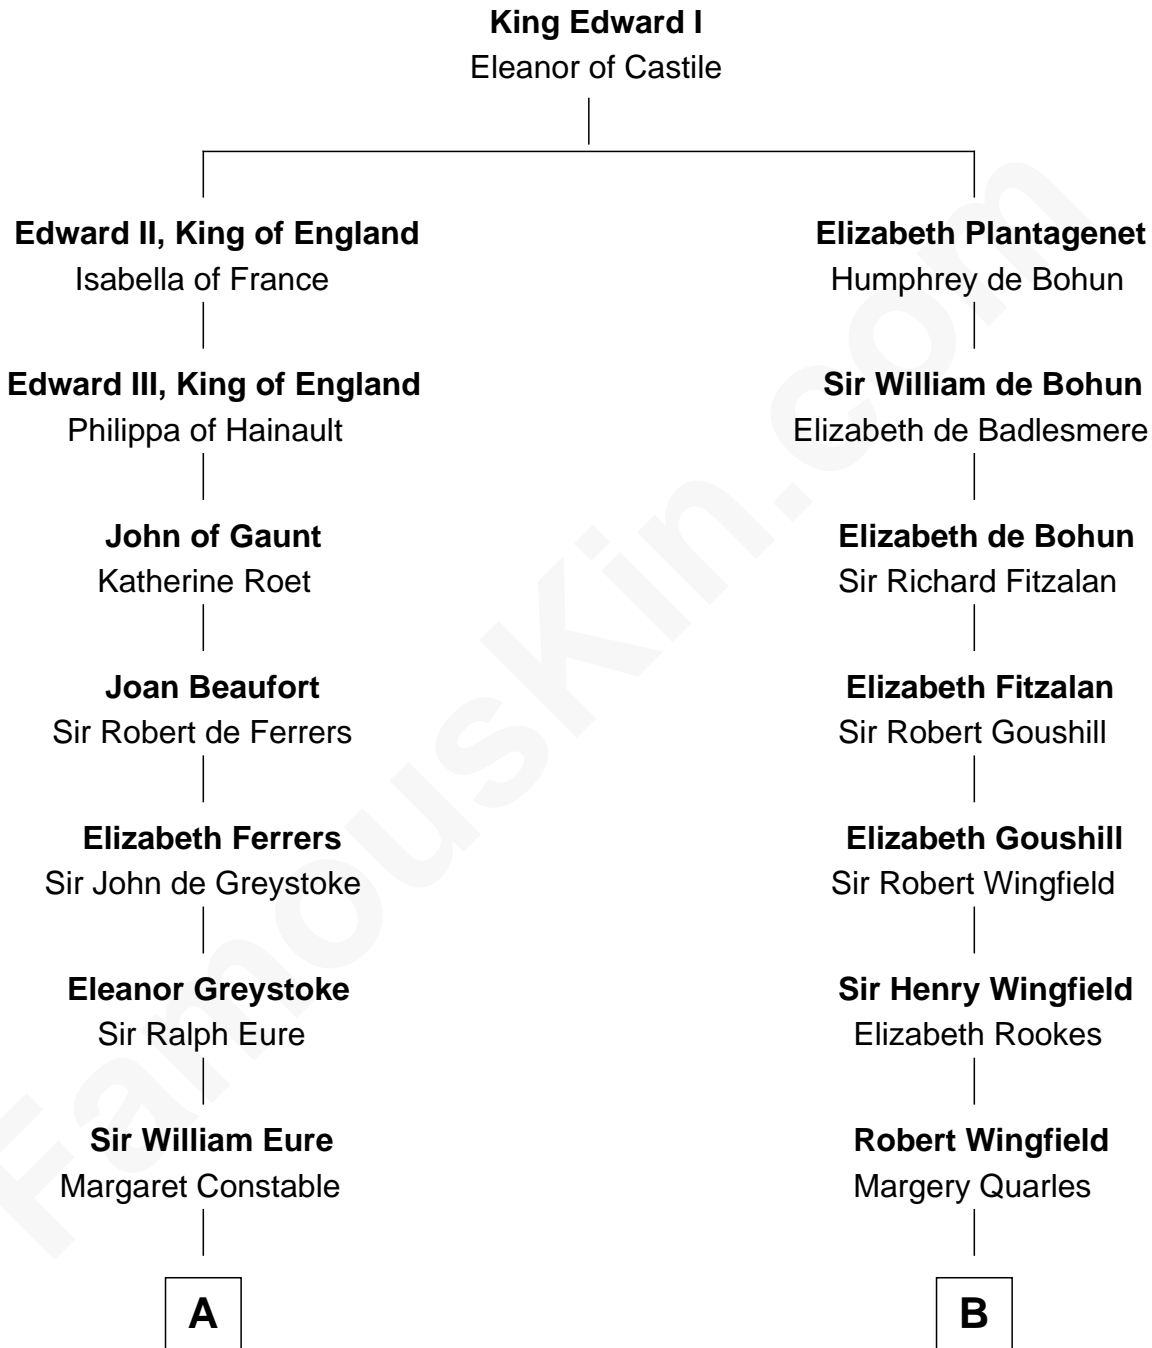

FamousKin.com Relationship Chart of

William Howard Taft

27th U.S. President

20th cousin of

Valerie Bertinelli

Television Actress

C

Rhoda Rawson

Aaron Taft

Peter Rawson Taft

Sylvia Howard

Alphonso Taft

Louisa Maria Torrey

William Howard Taft

27th U.S. President

D