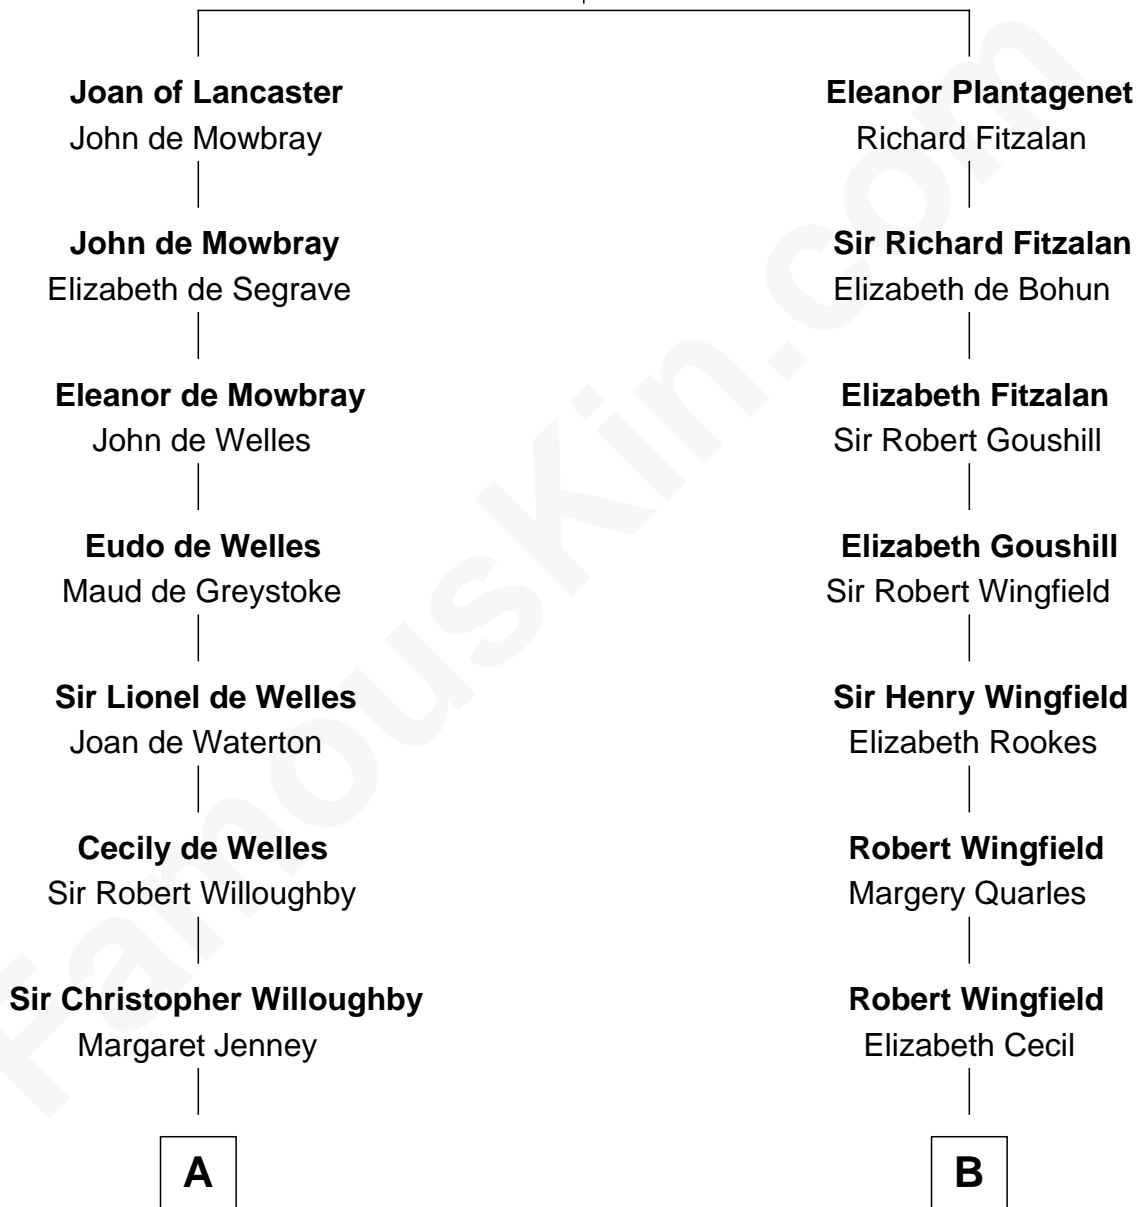

FamousKin.com Relationship Chart of

William Howard Taft

27th U.S. President

19th cousin of

Valerie Bertinelli

Television Actress

Henry Plantagenet

Maud de Chaworth

C

Peter Rawson Taft

Sylvia Howard

Alphonso Taft

Louisa Maria Torrey

William Howard Taft

27th U.S. President

D