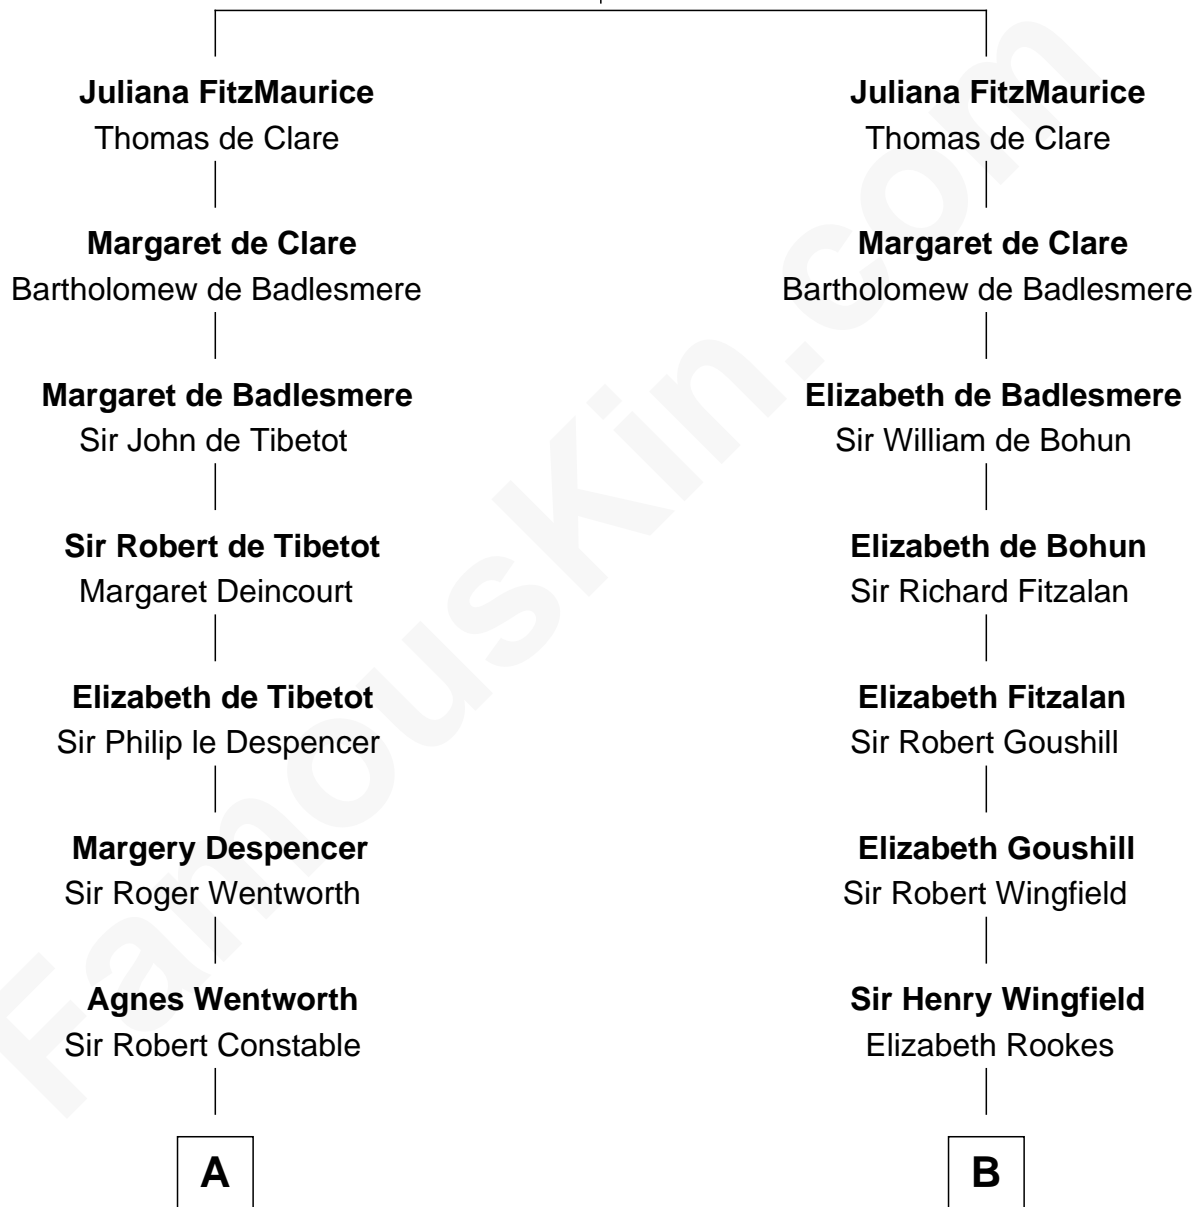

FamousKin.com Relationship Chart of

William Howard Taft

27th U.S. President

21st cousin of

Valerie Bertinelli

Television Actress

Maurice FitzGerald
Maud de Prendergast

C

Abner Rawson

Mary Allen

Rhoda Rawson

Aaron Taft

Peter Rawson Taft

Sylvia Howard

Alphonso Taft

Louisa Maria Torrey

William Howard Taft

27th U.S. President

D

Mary Emma Bishop

Jacob G. Gooden

Ida P. Gooden

Joseph D. Carvin

Lester Vodges Carvin