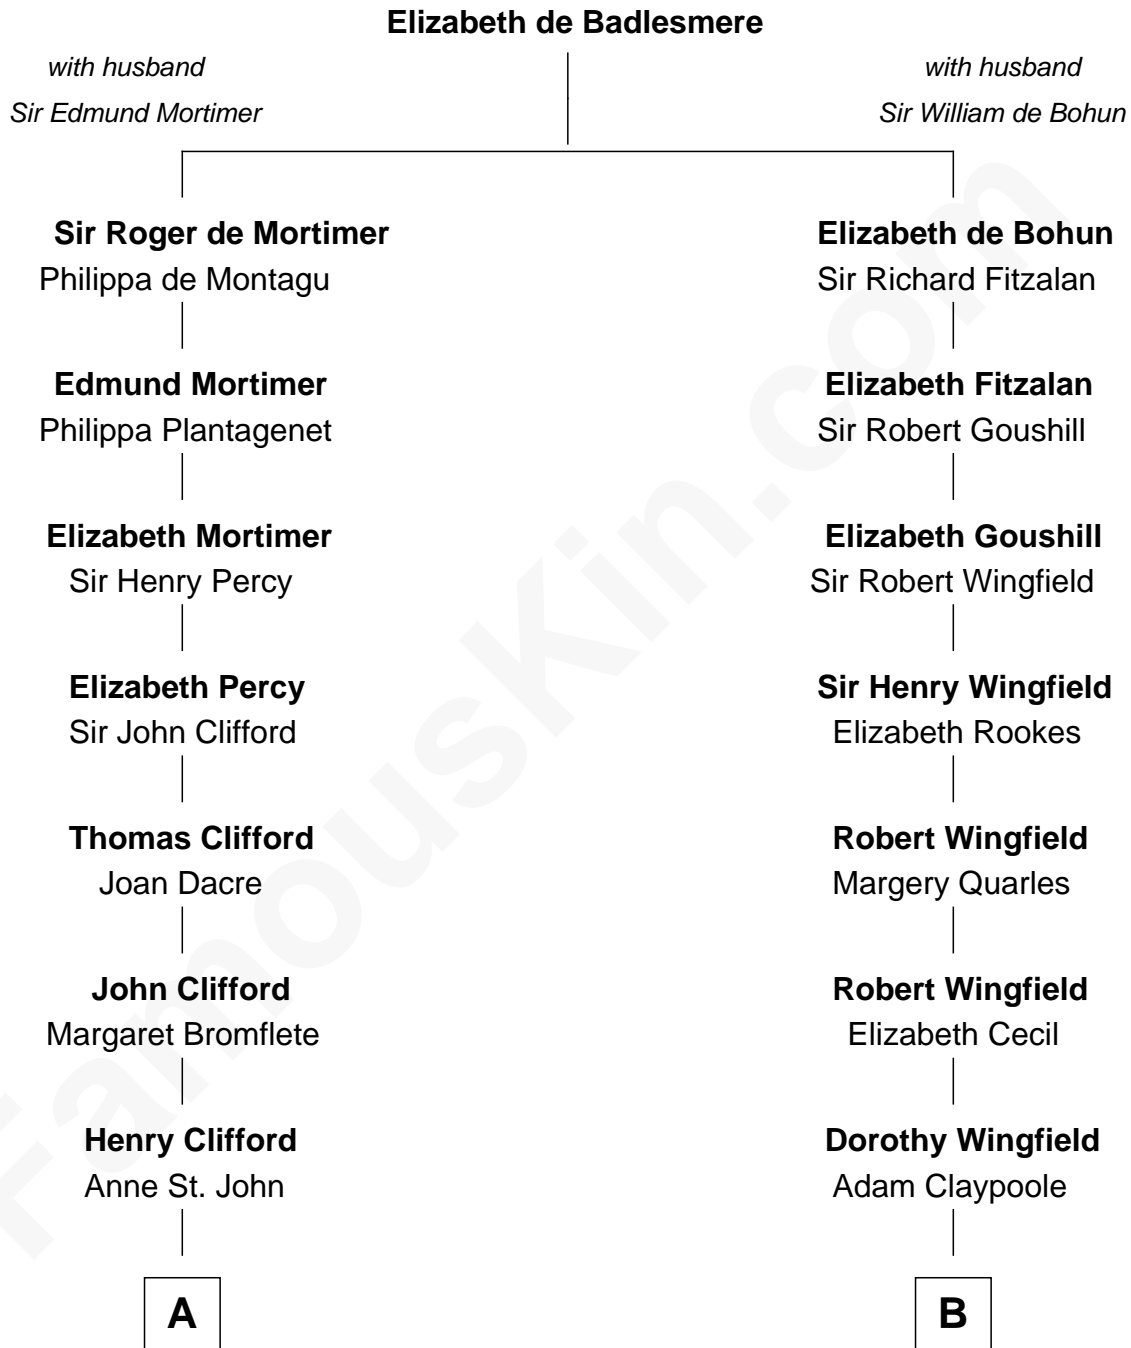

FamousKin.com
Relationship Chart of
William Howard Taft
27th U.S. President

18th cousin 1 time removed of
Valerie Bertinelli
Television Actress

C

Peter Rawson Taft

Sylvia Howard

Alphonso Taft

Louisa Maria Torrey

William Howard Taft

27th U.S. President

D

Nancy L. Carvin

Andrew Francis Bertinelli

Valerie Bertinelli

Television Actress

FamousKin.com