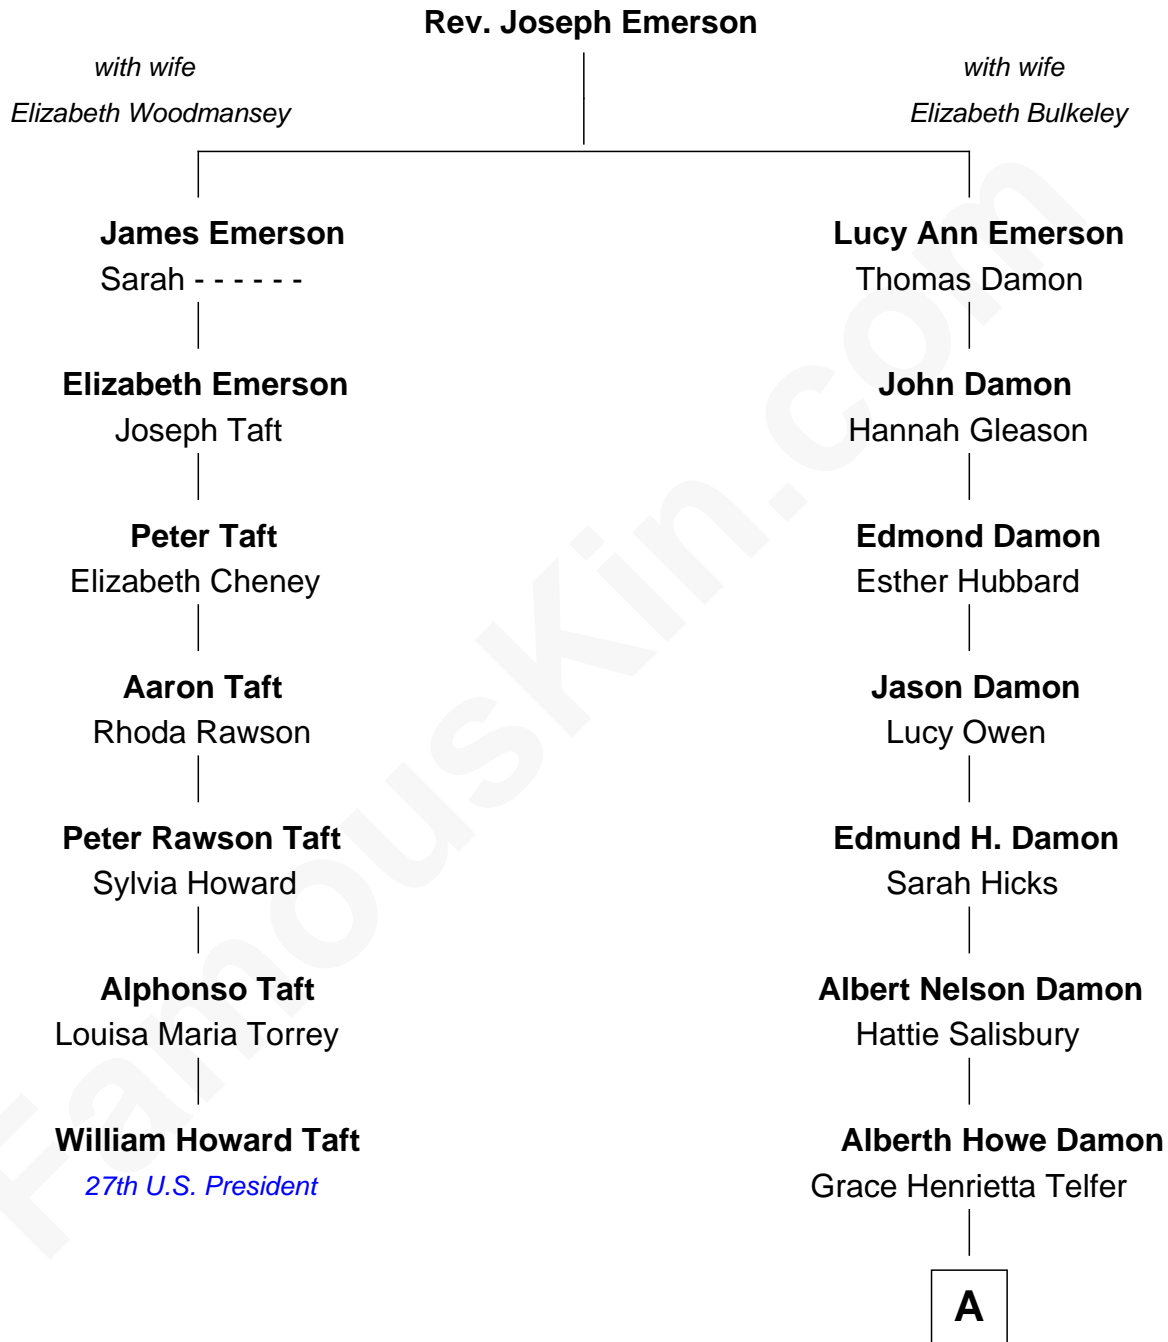

**FamousKin.com**  
**Relationship Chart of**  
**William Howard Taft**  
*27th U.S. President*

**6th cousin 3 times removed of**  
**Matt Damon**  
*Movie Actor*

**A**

Albert Howe Damon

Roberta M. Fay

Kent Telfer Damon

Nancy June Carlsson-Paige

**Matt Damon**

*Movie Actor*

FamousKin.com