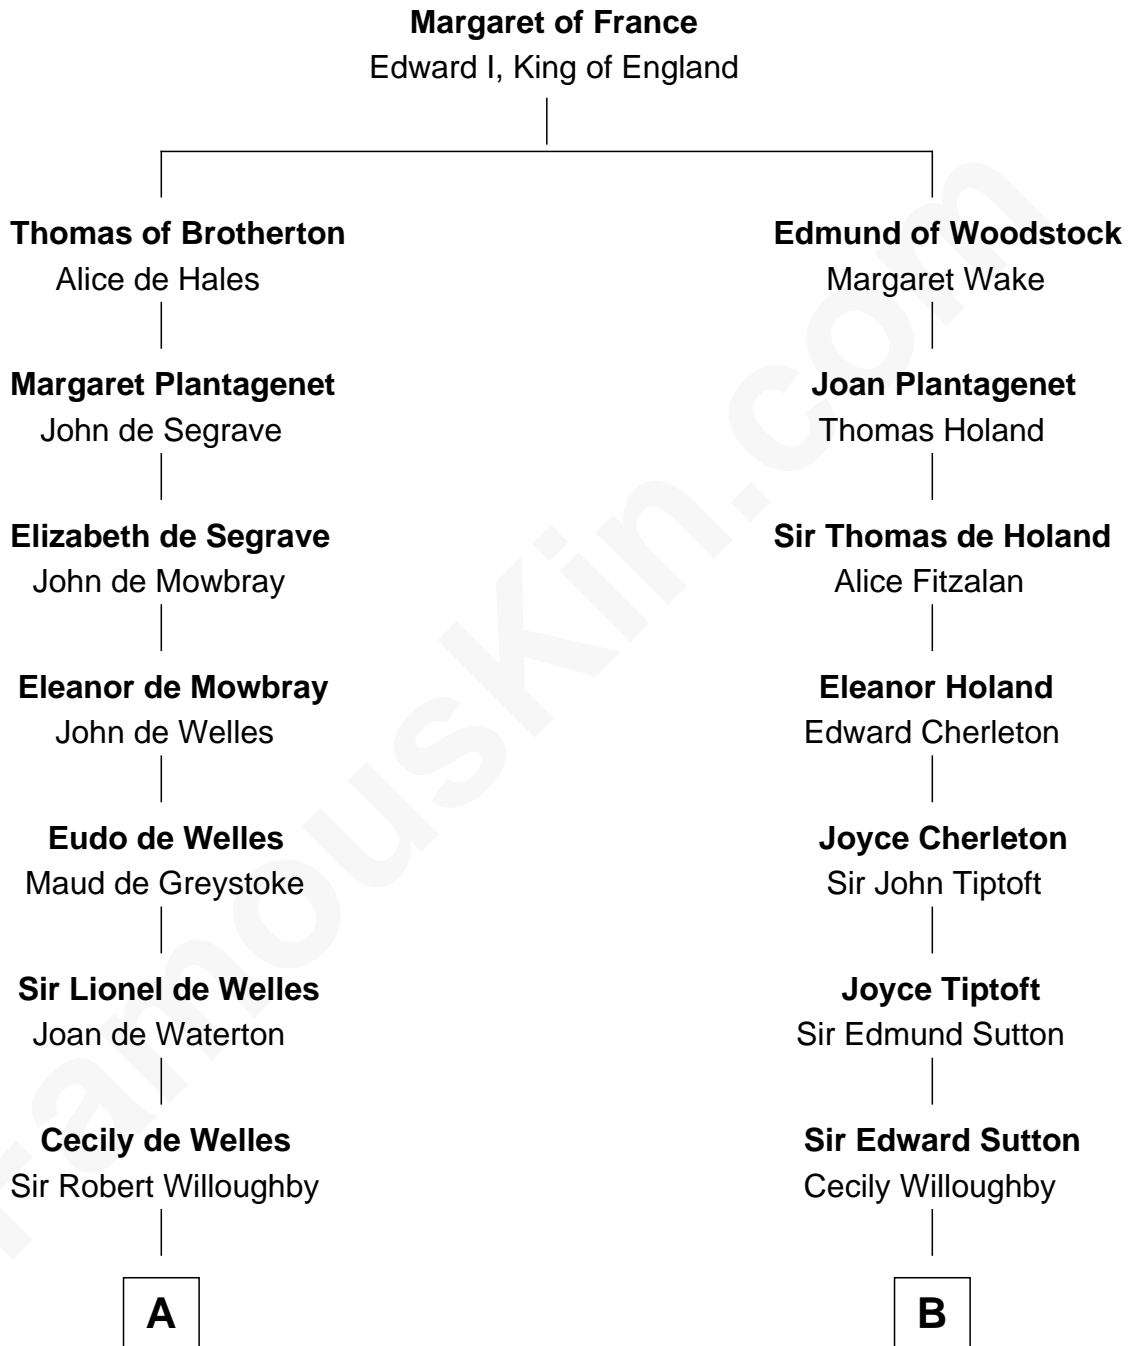

# FamousKin.com Relationship Chart of

**William Howard Taft**

*27th U.S. President*

20th cousin of

**Tennessee Williams**

*Author of A Streetcar Named Desire*

**C**

**Rhoda Rawson**

Aaron Taft

**Peter Rawson Taft**

Sylvia Howard

**Alphonso Taft**

Louisa Maria Torrey

**William Howard Taft**

*27th U.S. President*

**D**

**Cornelius Worcester Coffin**

Nancy McCorkle

**Isabelle Coffin**

Thomas Lanier Williams

**Cornelius Coffin Williams**

Edwina Dakin

**Tennessee Williams**

*Author of A Streetcar Named Desire*