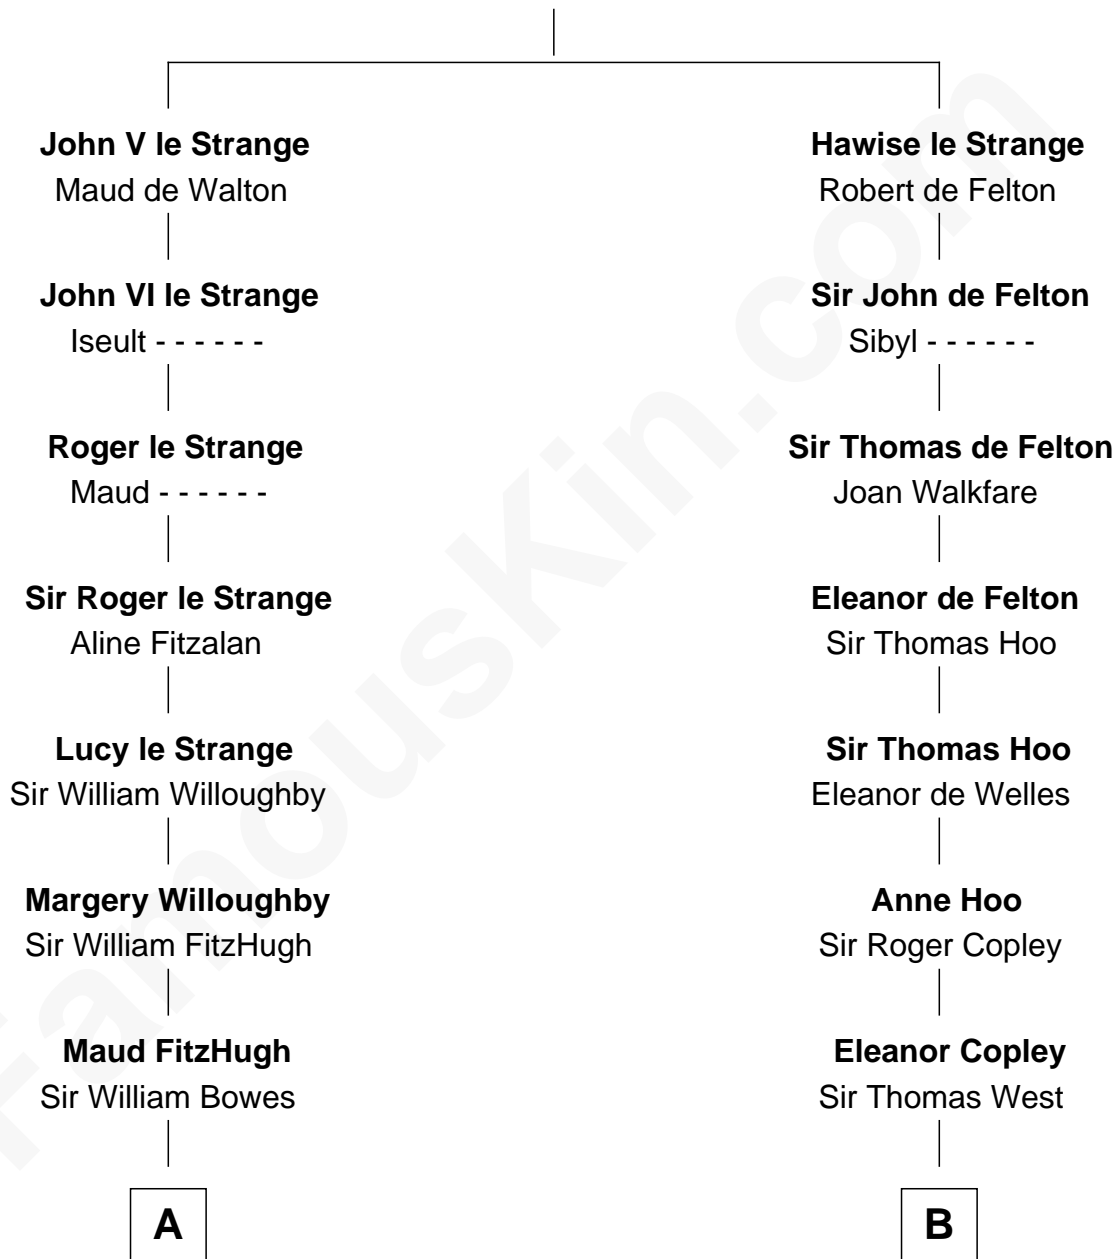

FamousKin.com Relationship Chart of

William Howard Taft

27th U.S. President

20th cousin of

Liz Claiborne

Fashion Designer and Founder of Liz Claiborne Inc.

John IV le Strange

Joan de Somery

C

Rhoda Rawson

Aaron Taft

Peter Rawson Taft

Sylvia Howard

Alphonso Taft

Louisa Maria Torrey

William Howard Taft

27th U.S. President

D

William Charles Cole Claiborne

Louise de Balathier

Fernand Claiborne

Marie Louise Villeré

Omer Villere Claiborne

Carolyn Louise Fenner