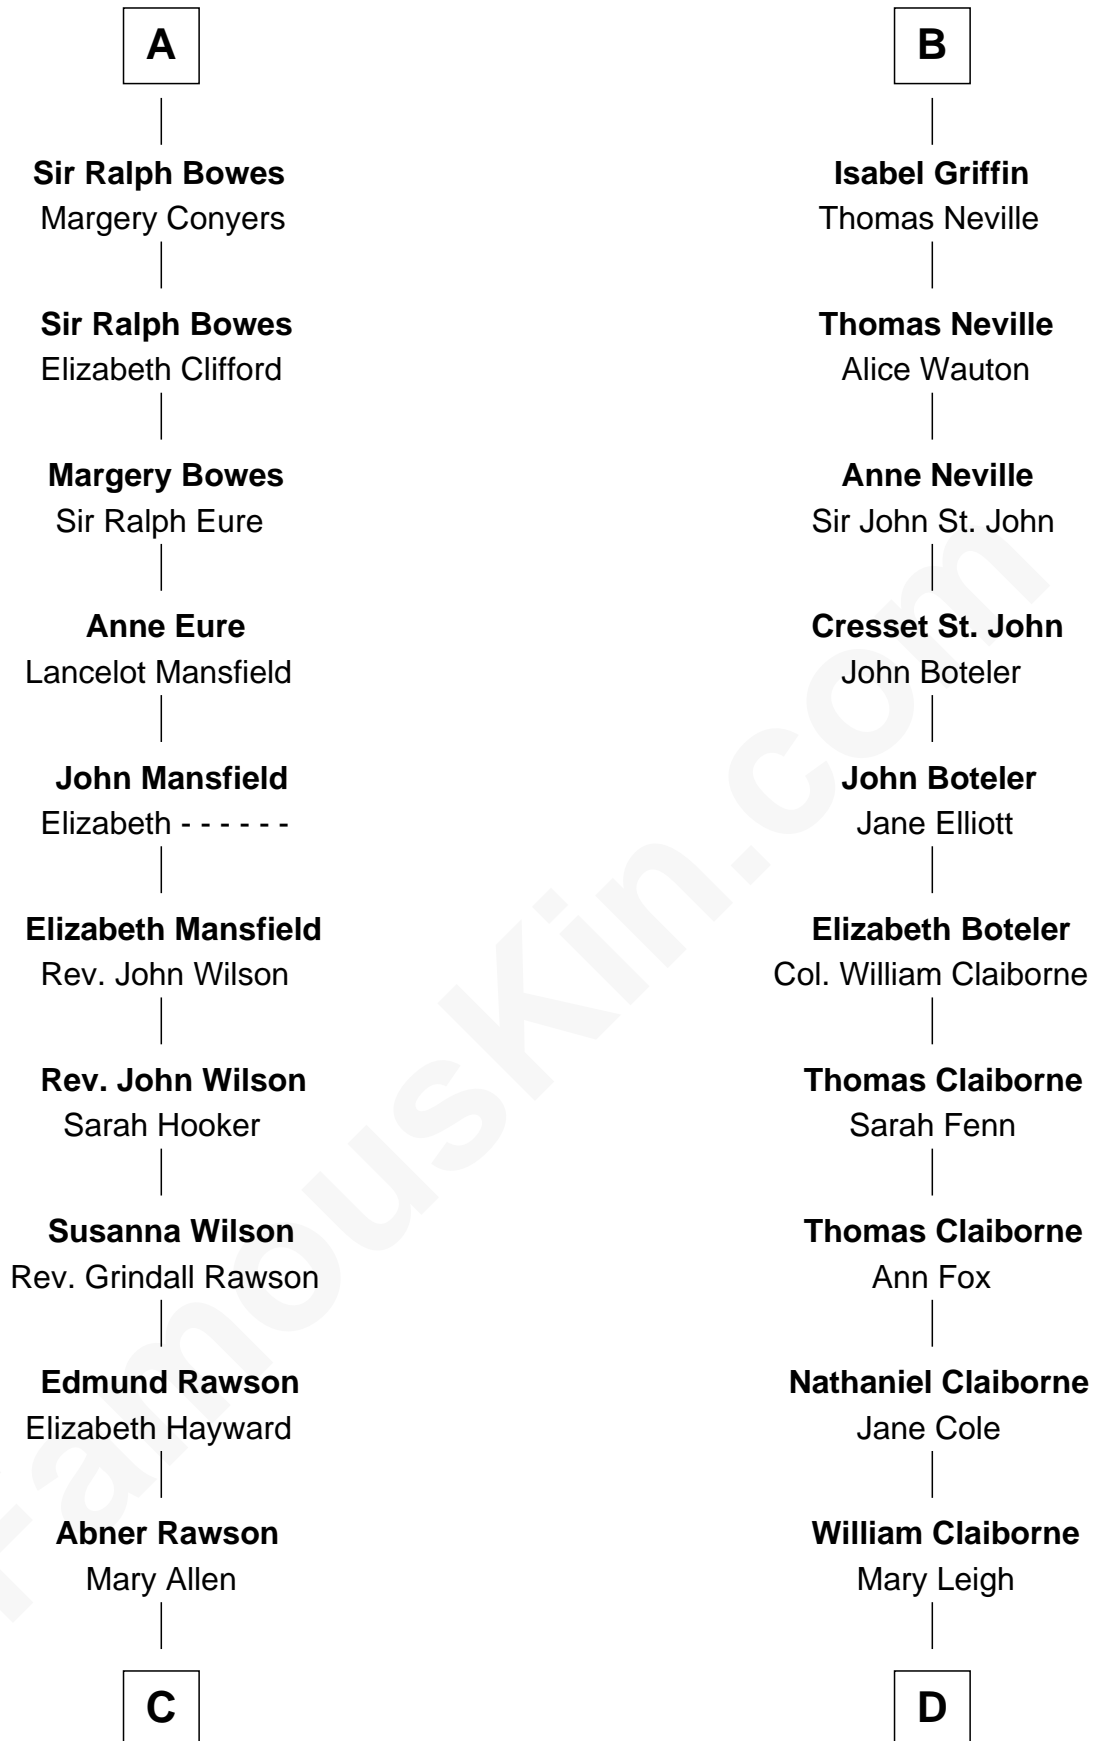

FamousKin.com
Relationship Chart of
William Howard Taft
27th U.S. President

20th cousin 1 time removed of

Liz Claiborne

Fashion Designer and Founder of Liz Claiborne Inc.

Sir William de Cantilupe

Eve de Braiose

C

Rhoda Rawson
Aaron Taft

Peter Rawson Taft
Sylvia Howard

Alphonso Taft
Louisa Maria Torrey

William Howard Taft
27th U.S. President

D

William Charles Cole Claiborne
Clarisse Duralde

William Charles Cole Claiborne
Louise de Balathier