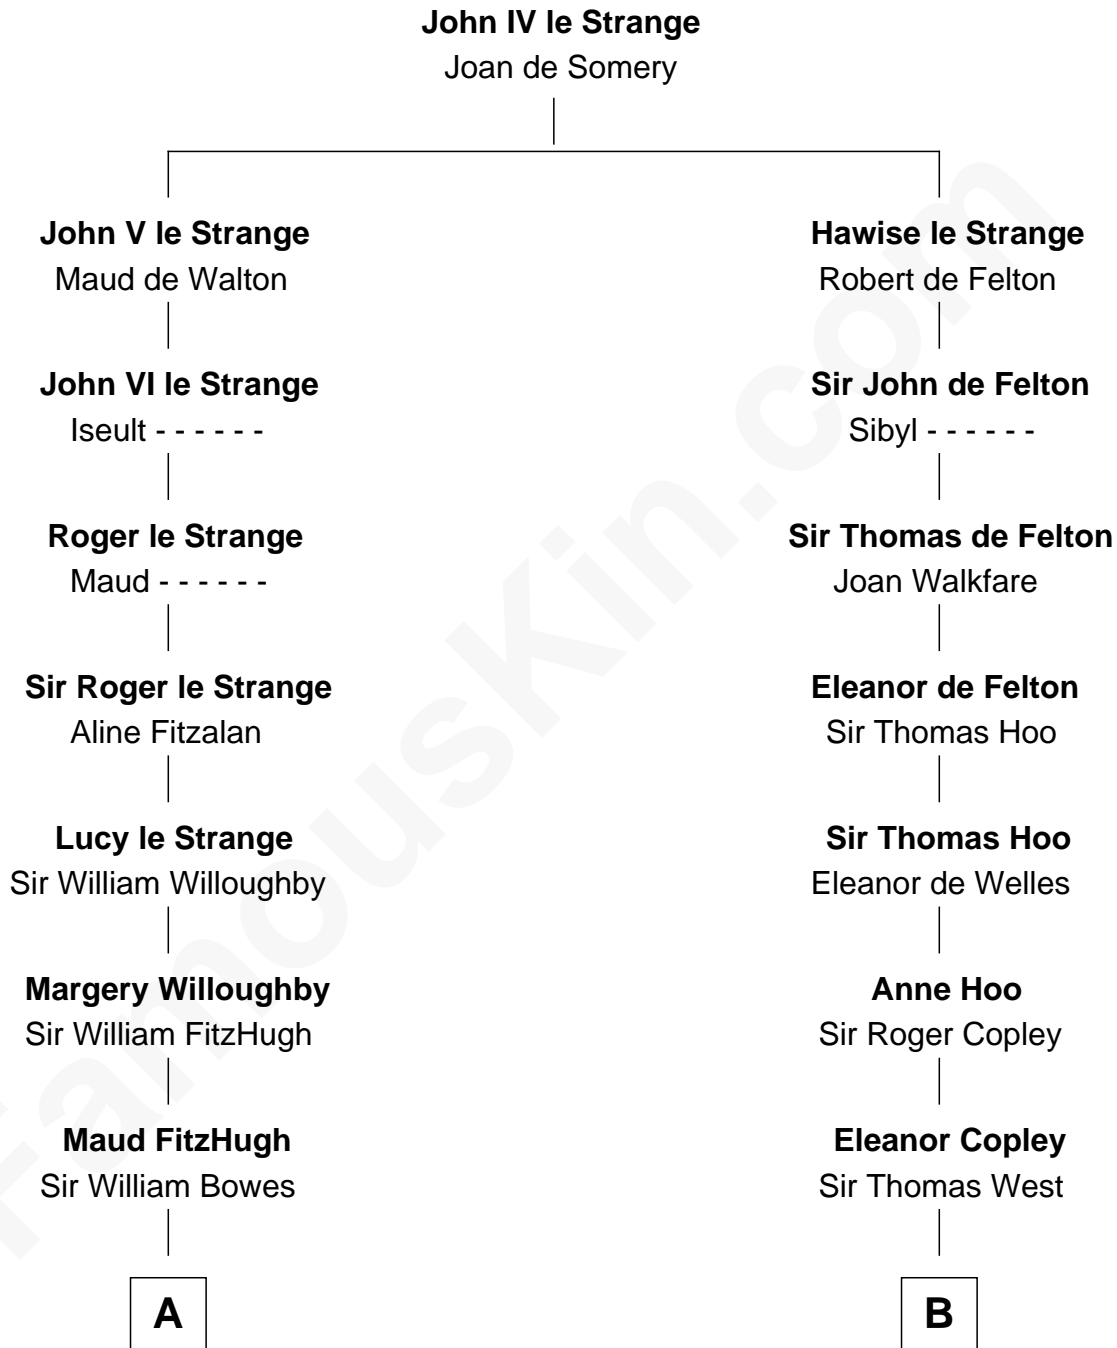

**FamousKin.com**  
**Relationship Chart of**  
**William Howard Taft**  
*27th U.S. President*

**16th cousin 4 times removed of**  
**William C. C. Claiborne**  
*1st Governor of Louisiana*

**C**

—  
**Rhoda Rawson**

Aaron Taft

—  
**Peter Rawson Taft**

Sylvia Howard

—  
**Alphonso Taft**

Louisa Maria Torrey

—  
**William Howard Taft**

*27th U.S. President*

FamousKin.com