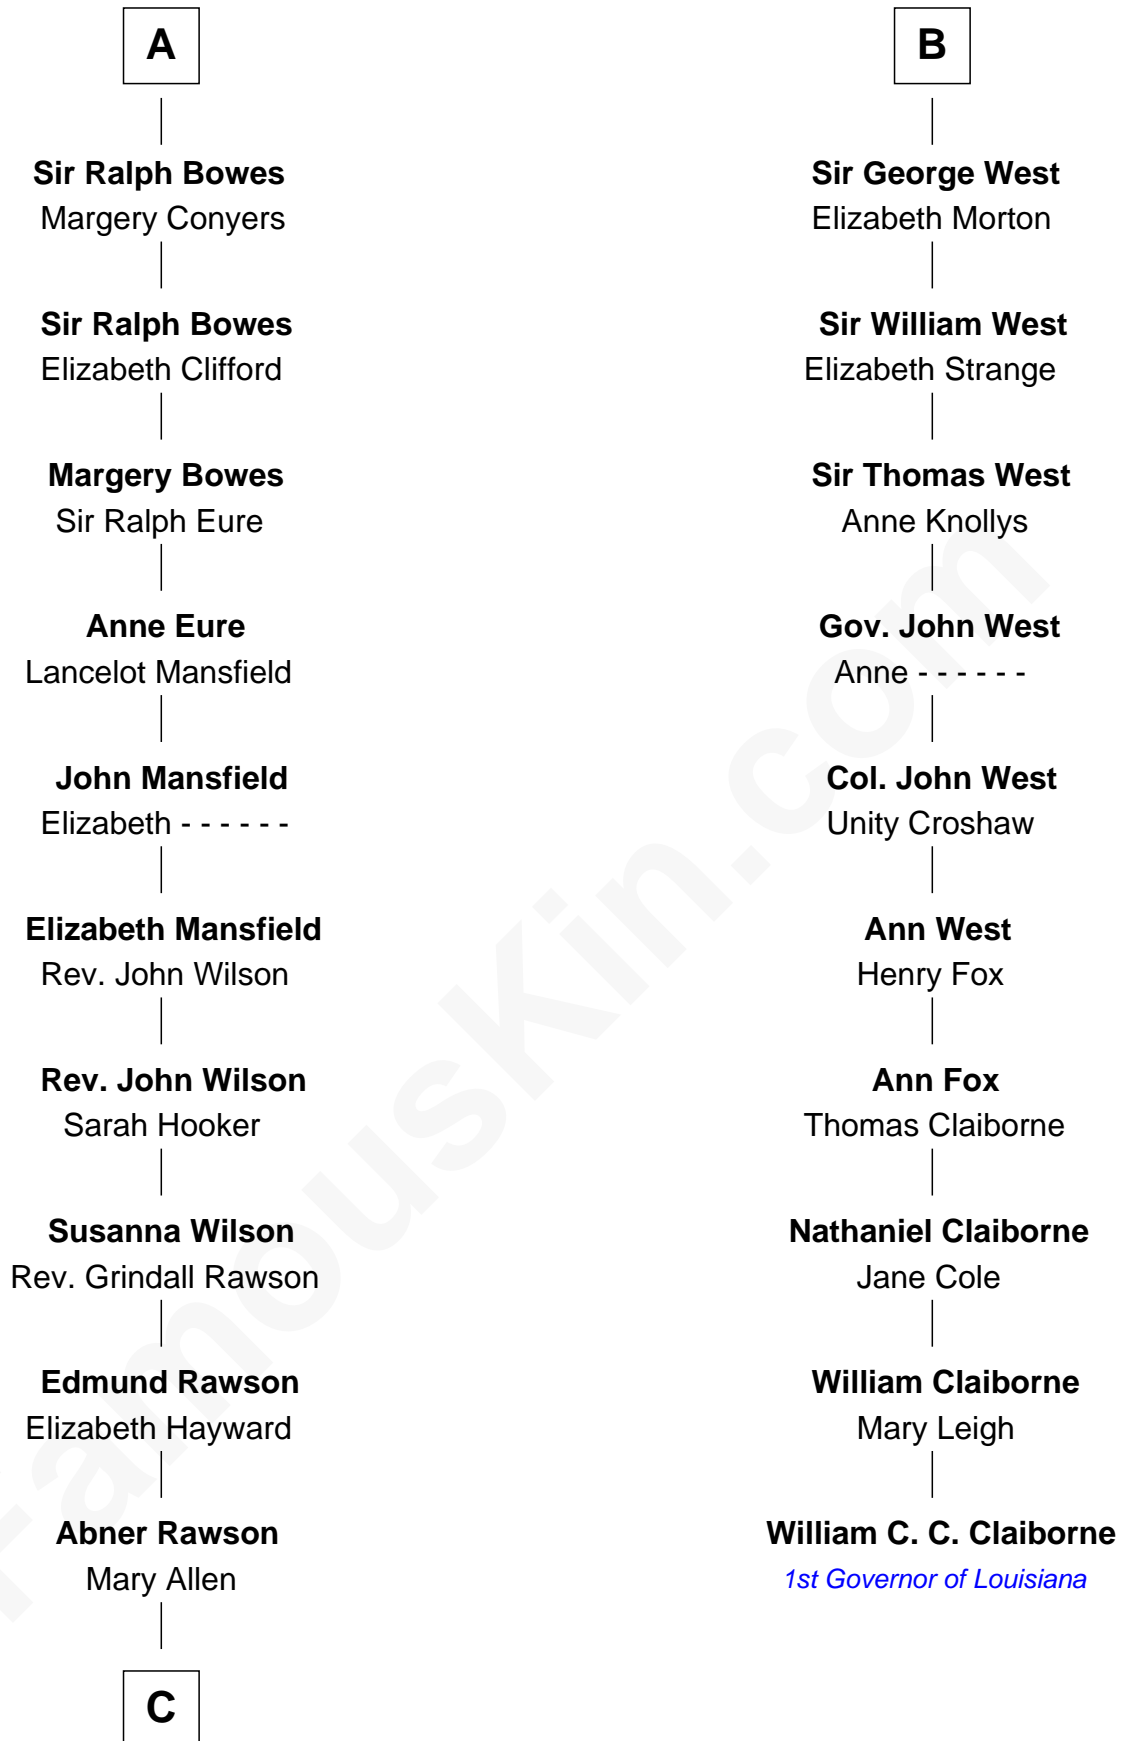

**FamousKin.com**  
**Relationship Chart of**  
**William Howard Taft**  
*27th U.S. President*

**16th cousin 4 times removed of**  
**William C. C. Claiborne**  
*1st Governor of Louisiana*

**C**

—  
**Rhoda Rawson**

Aaron Taft

—  
**Peter Rawson Taft**

Sylvia Howard

—  
**Alphonso Taft**

Louisa Maria Torrey

—  
**William Howard Taft**

*27th U.S. President*

FamousKin.com