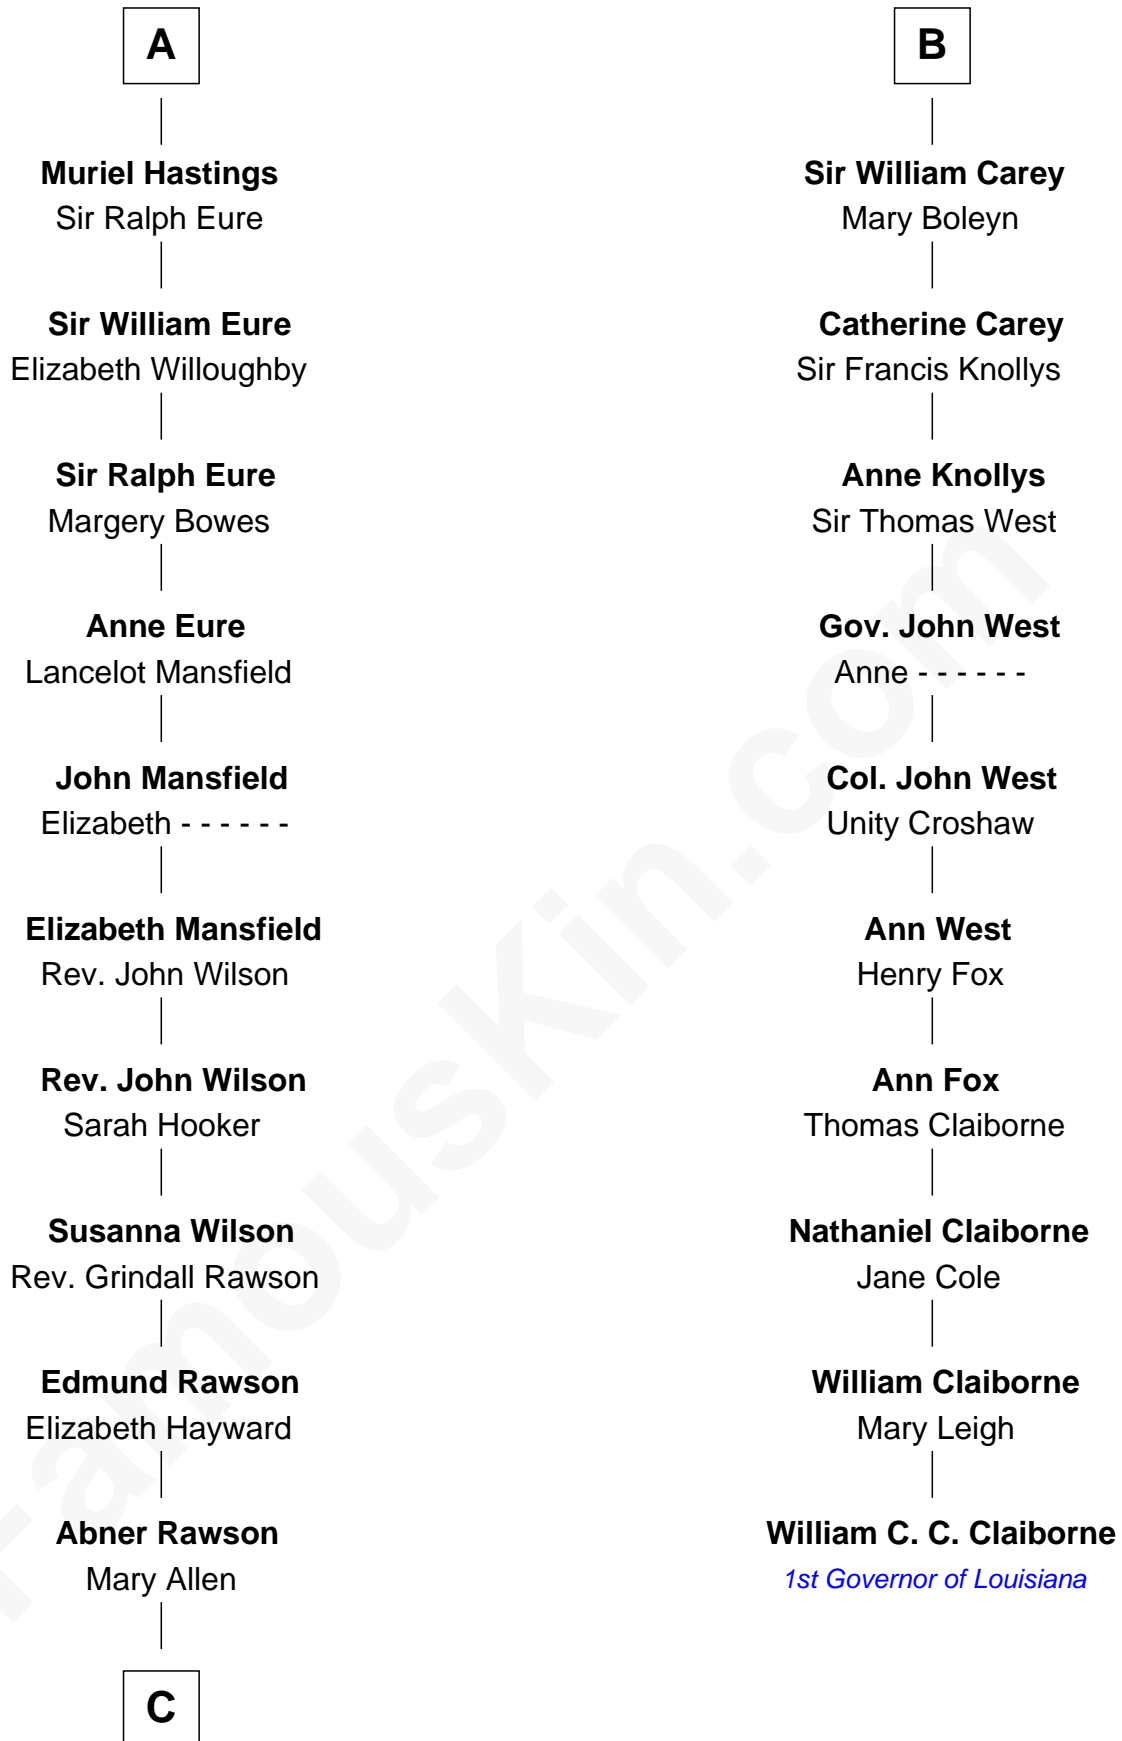

**FamousKin.com**  
**Relationship Chart of**  
**William Howard Taft**  
*27th U.S. President*

**16th cousin 4 times removed of**  
**William C. C. Claiborne**  
*1st Governor of Louisiana*

**C**

—  
**Rhoda Rawson**

Aaron Taft

—  
**Peter Rawson Taft**

Sylvia Howard

—  
**Alphonso Taft**

Louisa Maria Torrey

—  
**William Howard Taft**

*27th U.S. President*

FamousKin.com