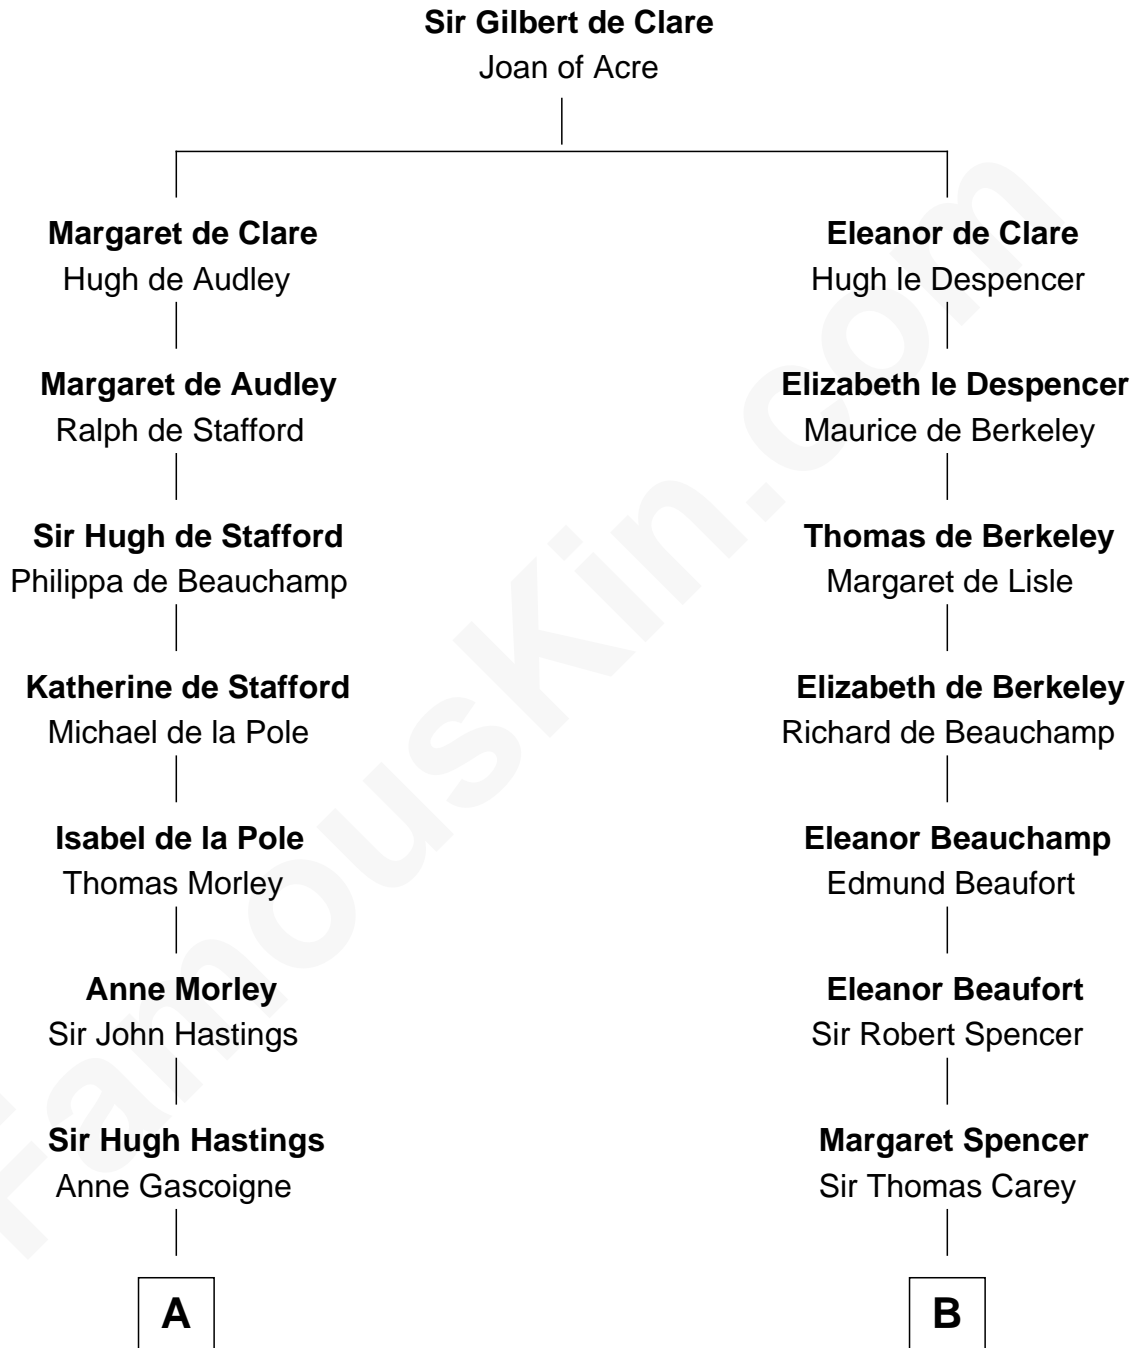

**FamousKin.com**  
**Relationship Chart of**  
**William Howard Taft**  
*27th U.S. President*

**16th cousin 4 times removed of**  
**William C. C. Claiborne**  
*1st Governor of Louisiana*

**C**

—  
**Rhoda Rawson**

Aaron Taft

—  
**Peter Rawson Taft**

Sylvia Howard

—  
**Alphonso Taft**

Louisa Maria Torrey

—  
**William Howard Taft**

*27th U.S. President*

FamousKin.com