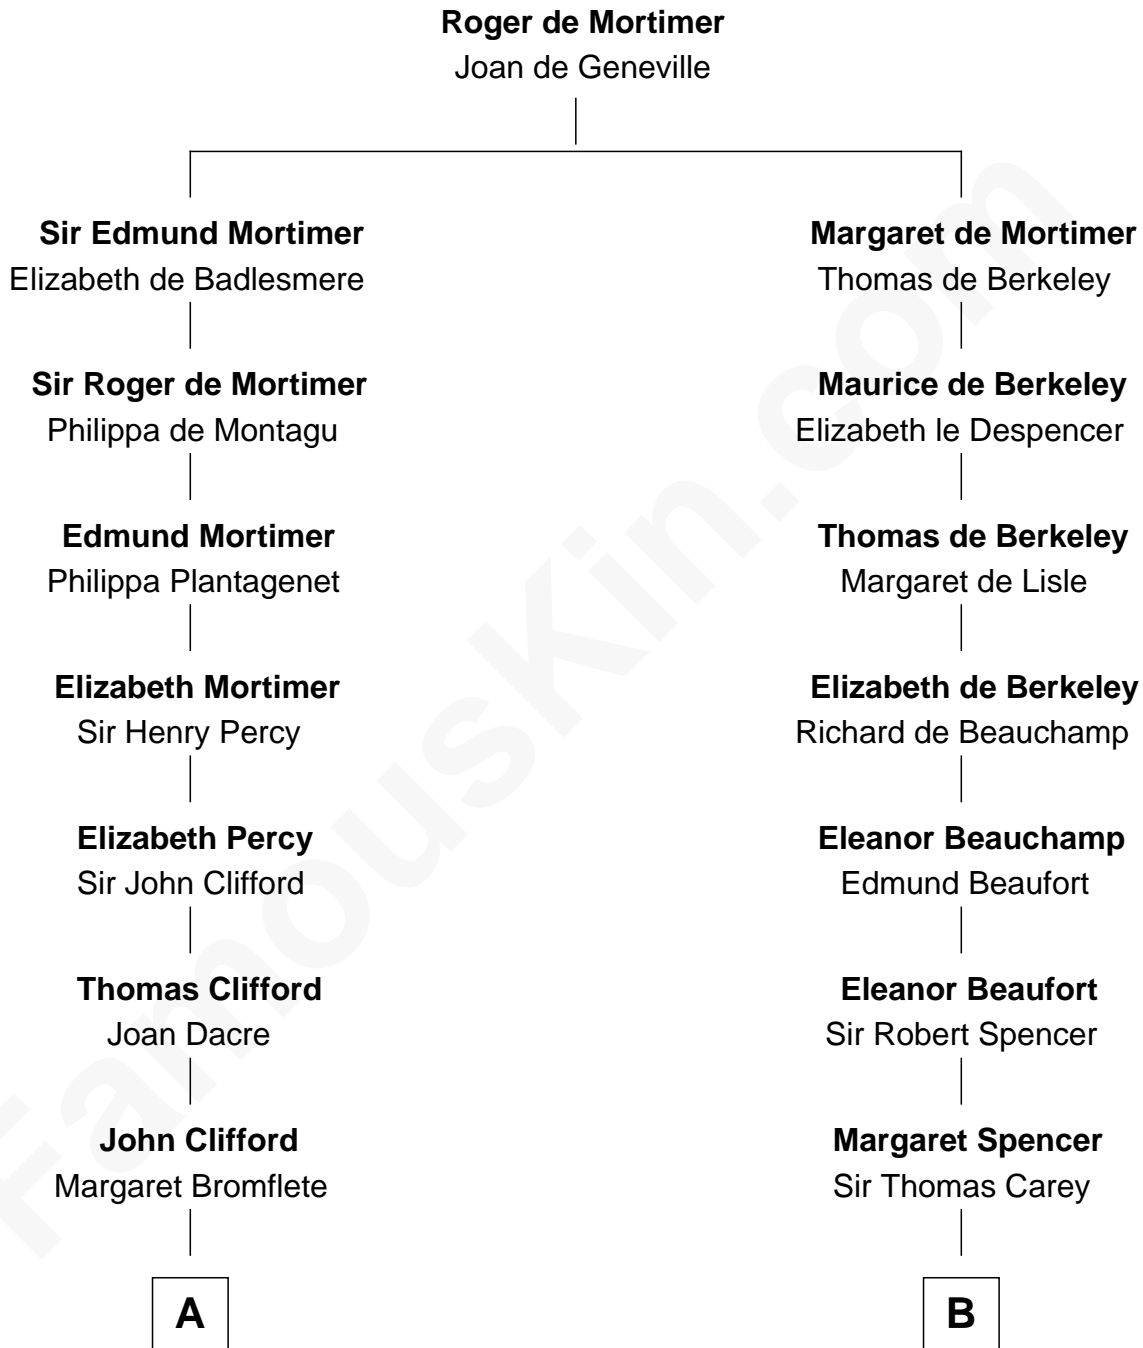

**FamousKin.com**  
**Relationship Chart of**  
**William Howard Taft**  
*27th U.S. President*

**16th cousin 4 times removed of**  
**William C. C. Claiborne**  
*1st Governor of Louisiana*

**C**

—  
**Rhoda Rawson**

Aaron Taft

—  
**Peter Rawson Taft**

Sylvia Howard

—  
**Alphonso Taft**

Louisa Maria Torrey

—  
**William Howard Taft**

*27th U.S. President*

FamousKin.com