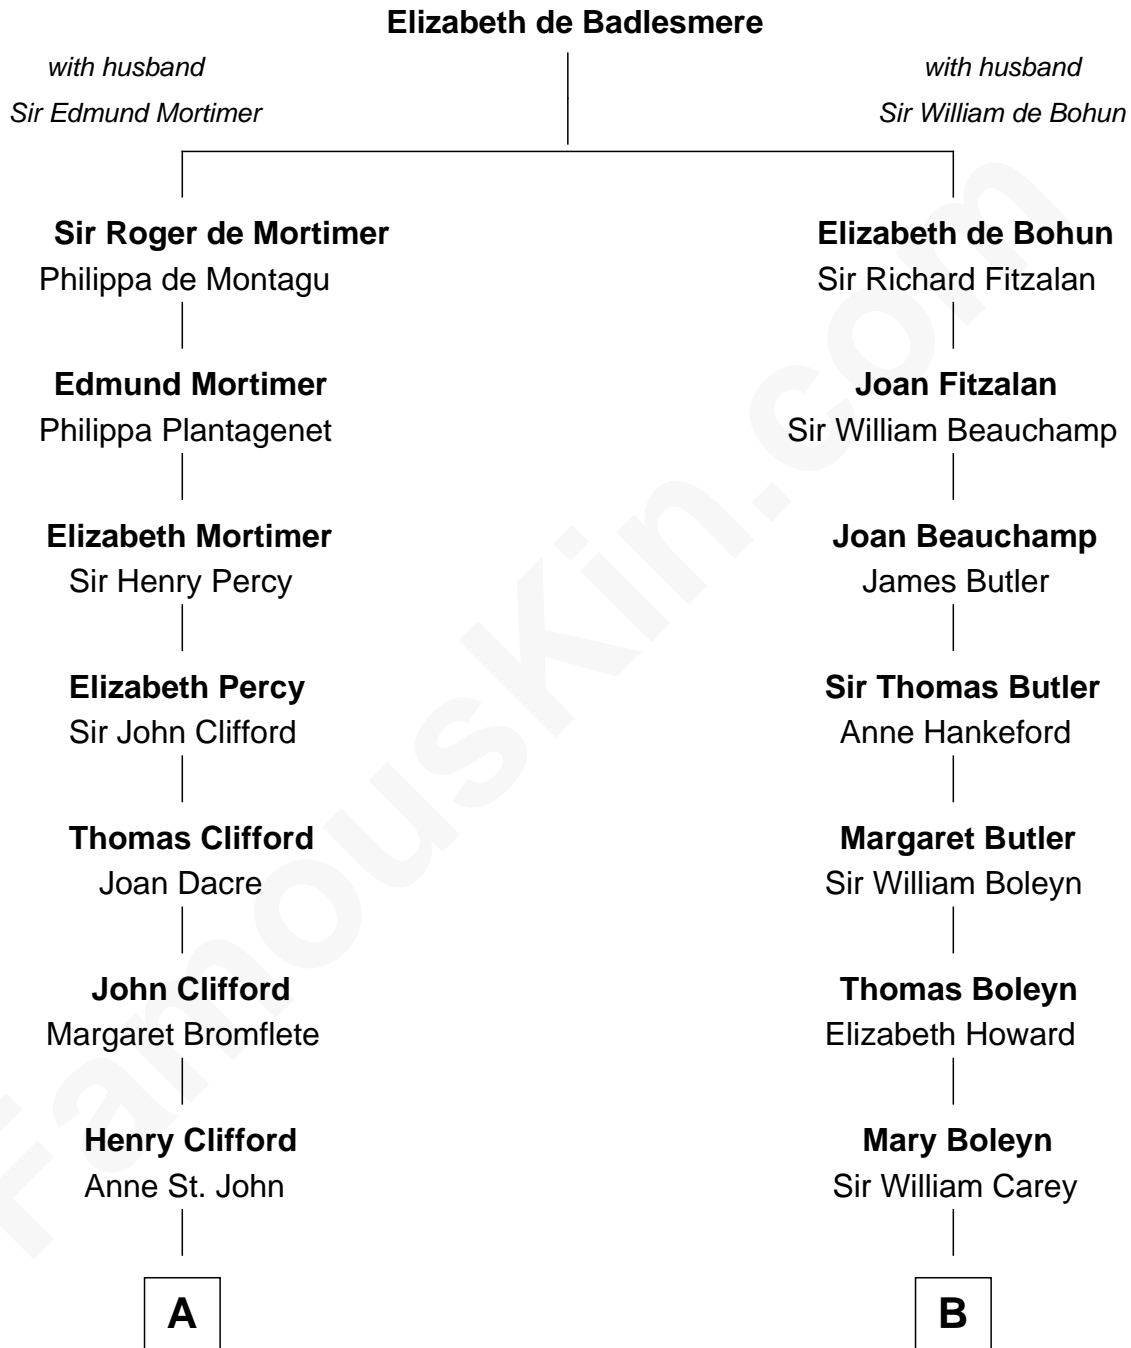

**FamousKin.com**  
**Relationship Chart of**  
**William Howard Taft**  
*27th U.S. President*

**15th cousin 4 times removed of**  
**William C. C. Claiborne**  
*1st Governor of Louisiana*

**C**

—  
**Peter Rawson Taft**

Sylvia Howard

—  
**Alphonso Taft**

Louisa Maria Torrey

—  
**William Howard Taft**

*27th U.S. President*

FamousKin.com