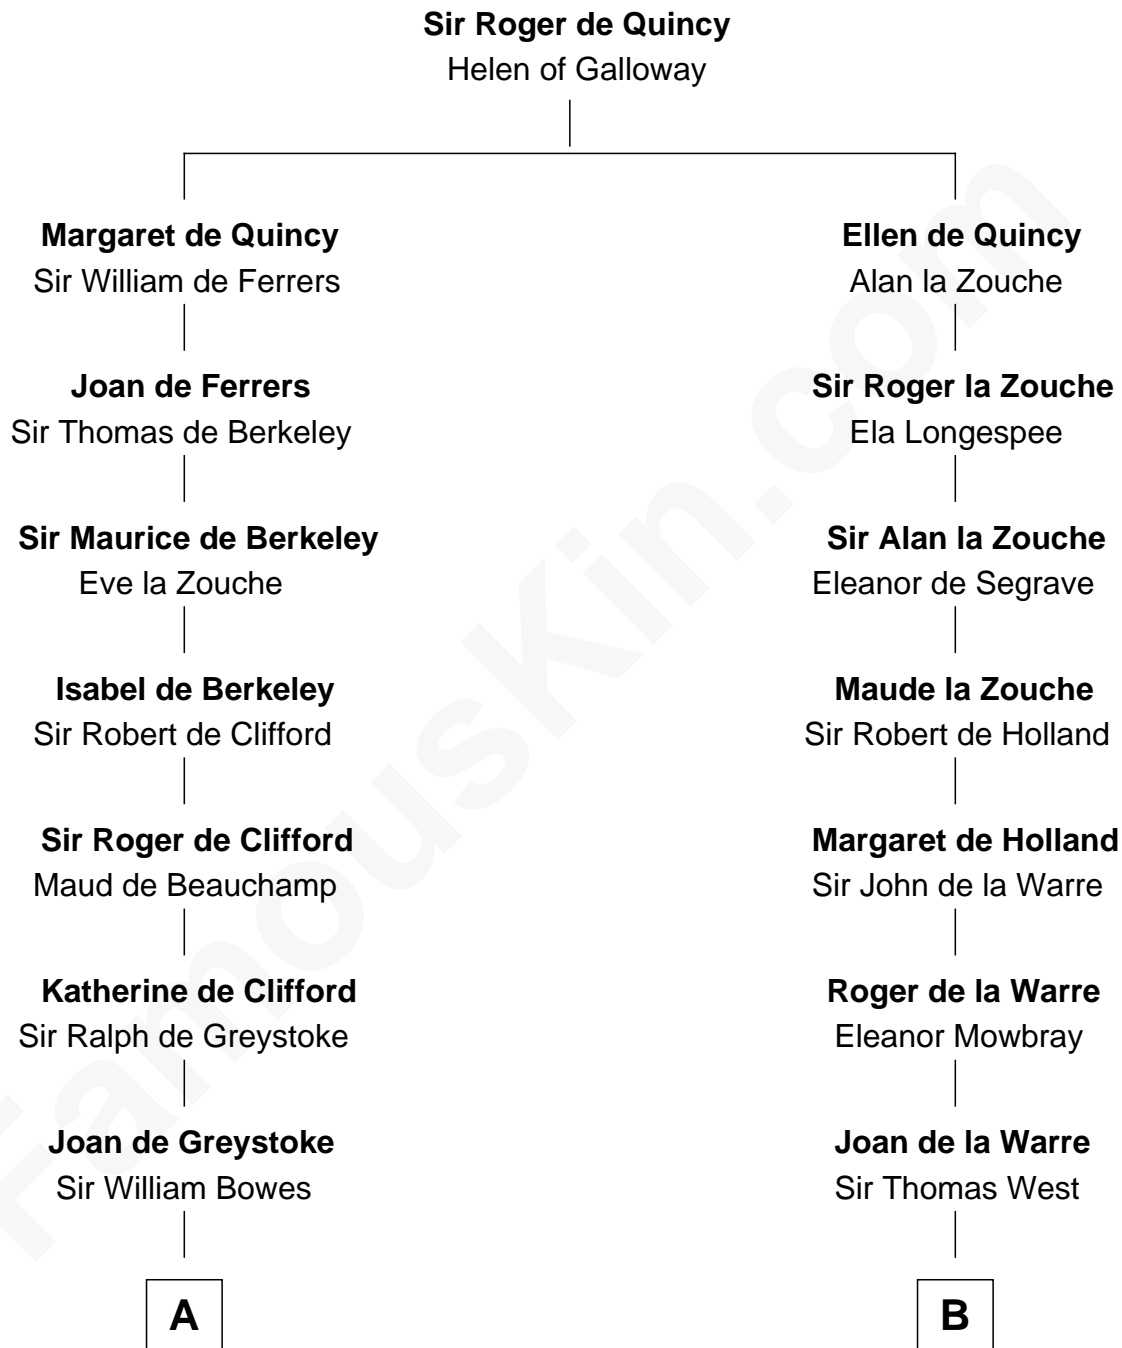

**FamousKin.com**  
**Relationship Chart of**  
**William Howard Taft**  
*27th U.S. President*

**19th cousin 2 times removed of**  
**William C. C. Claiborne**  
*1st Governor of Louisiana*

**C**

**Abner Rawson**

Mary Allen

**Rhoda Rawson**

Aaron Taft

**Peter Rawson Taft**

Sylvia Howard

**Alphonso Taft**

Louisa Maria Torrey

**William Howard Taft**