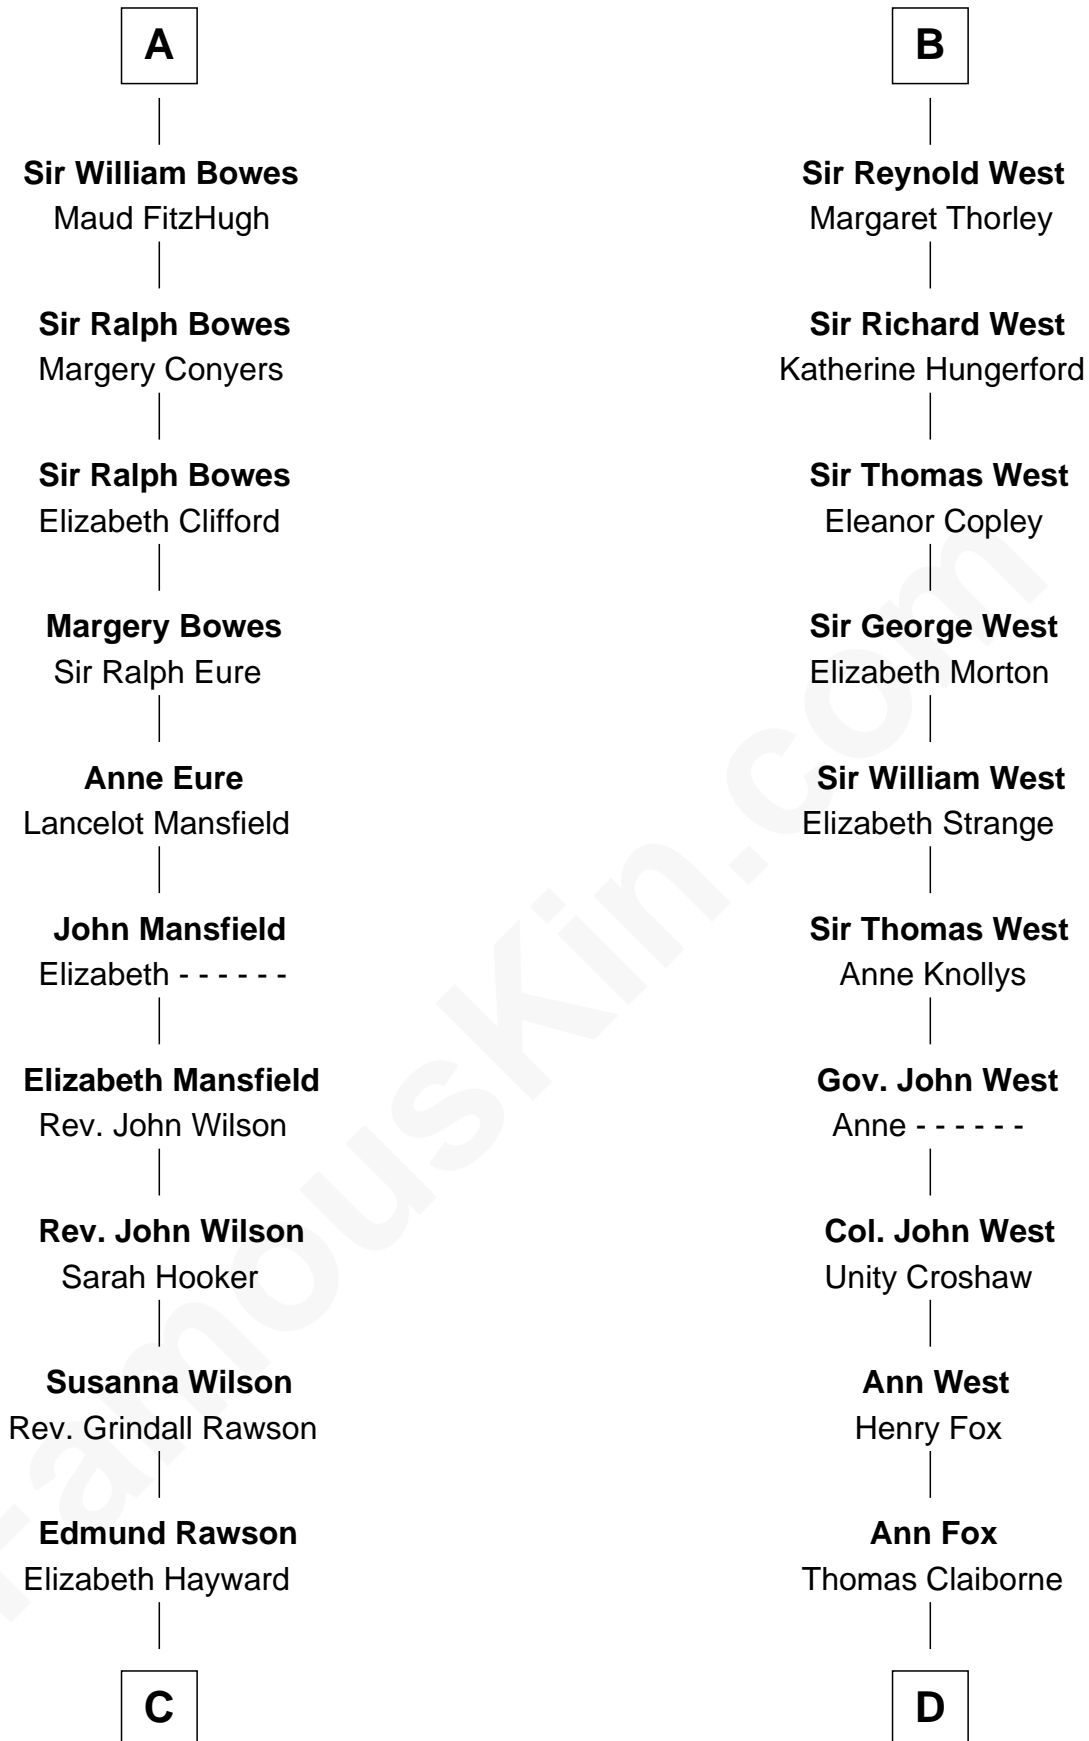

**FamousKin.com**  
**Relationship Chart of**  
**William Howard Taft**  
*27th U.S. President*

**19th cousin 2 times removed of**  
**William C. C. Claiborne**  
*1st Governor of Louisiana*

**C**

**Abner Rawson**

Mary Allen

**Rhoda Rawson**

Aaron Taft

**Peter Rawson Taft**

Sylvia Howard

**Alphonso Taft**

Louisa Maria Torrey

**William Howard Taft**

*27th U.S. President*

**D**

**Nathaniel Claiborne**

Jane Cole

**William Claiborne**

Mary Leigh

**William C. C. Claiborne**

*1st Governor of Louisiana*