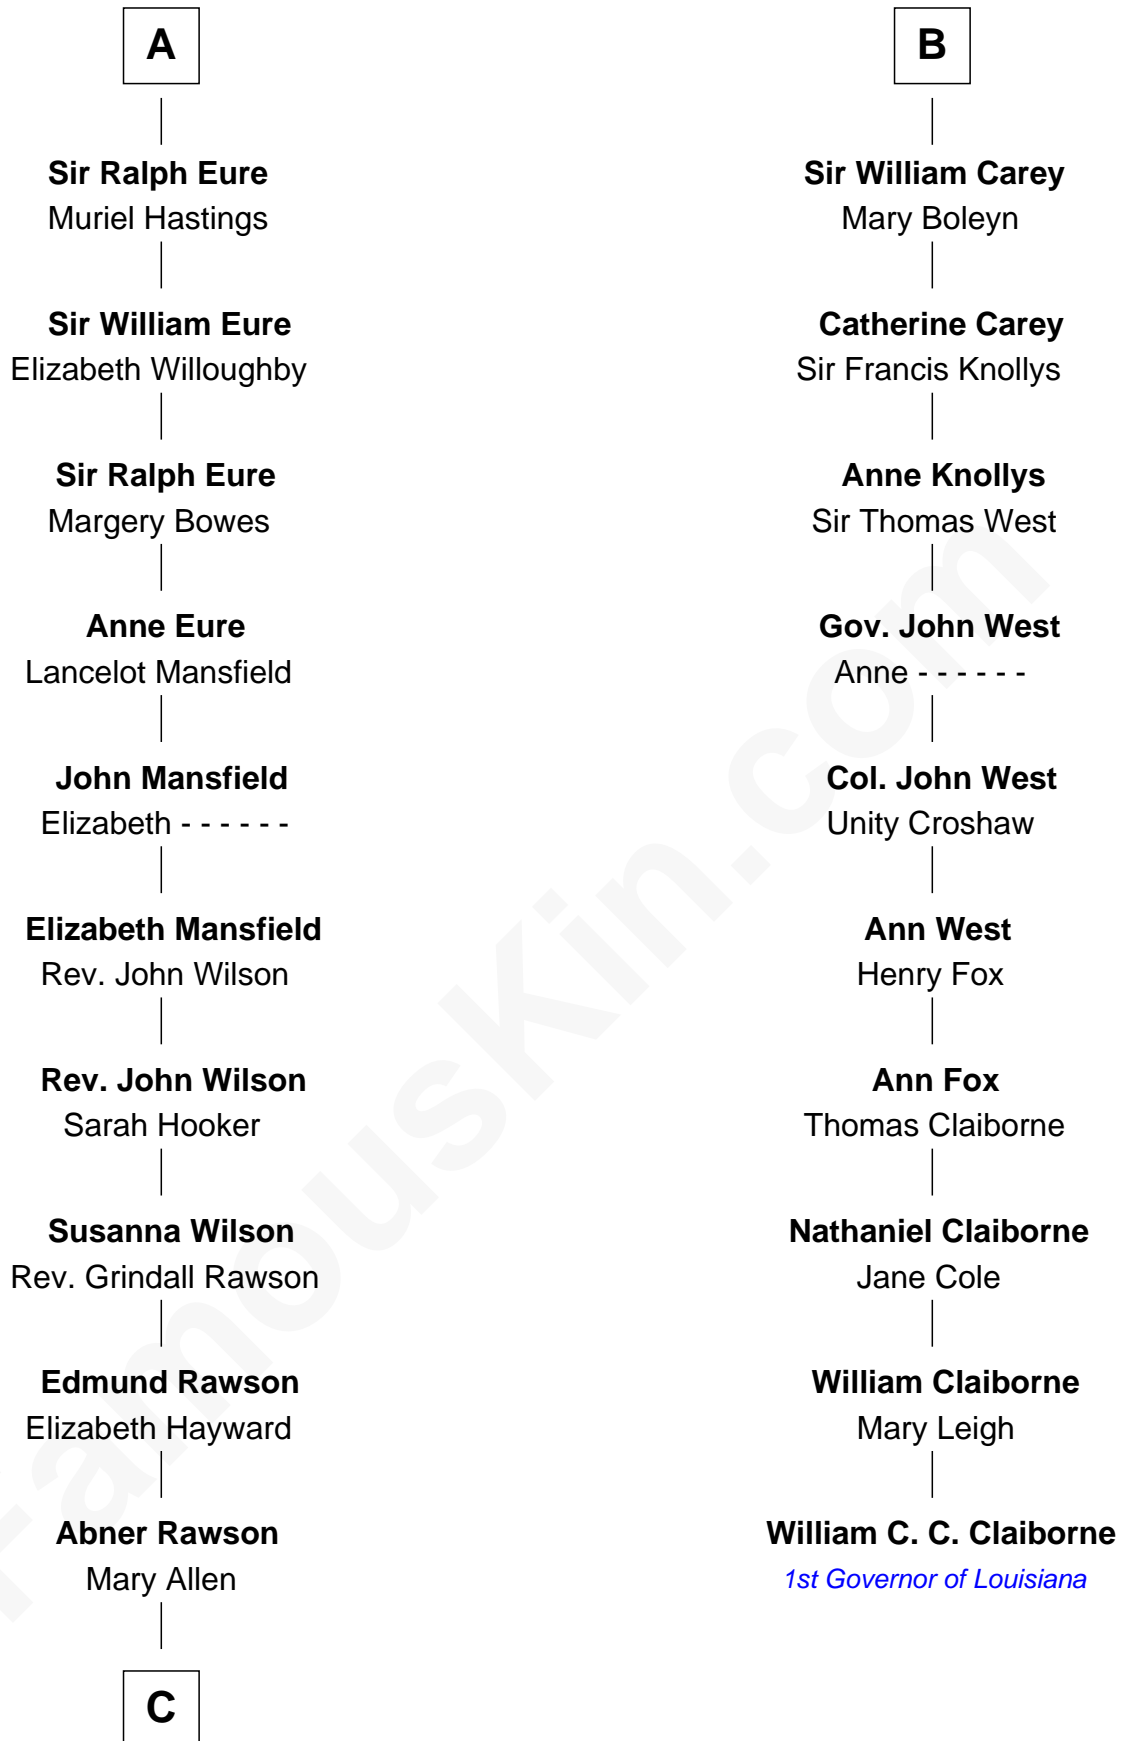

FamousKin.com
Relationship Chart of
William Howard Taft
27th U.S. President

16th cousin 4 times removed of
William C. C. Claiborne
1st Governor of Louisiana

Sir Hugh le Despencer
 Isabella de Beauchamp

Sir Philip le Despencer
 Margaret de Goushill

Hugh le Despencer
 Eleanor de Clare

Sir Philip le Despencer
 Joan de Cobham

Elizabeth le Despencer
 Maurice de Berkeley

Sir Philip le Despencer
 Elizabeth - - - - -

Thomas de Berkeley
 Margaret de Lisle

Sir Philip le Despencer
 Elizabeth de Tibetot

Elizabeth de Berkeley
 Richard de Beauchamp

Margery Despencer
 Sir Roger Wentworth

Eleanor Beauchamp
 Edmund Beaufort

Agnes Wentworth
 Sir Robert Constable

Eleanor Beaufort
 Sir Robert Spencer

Margaret Constable
 Sir William Eure

Margaret Spencer
 Sir Thomas Carey

A

B

C

—
Rhoda Rawson

Aaron Taft

—
Peter Rawson Taft

Sylvia Howard