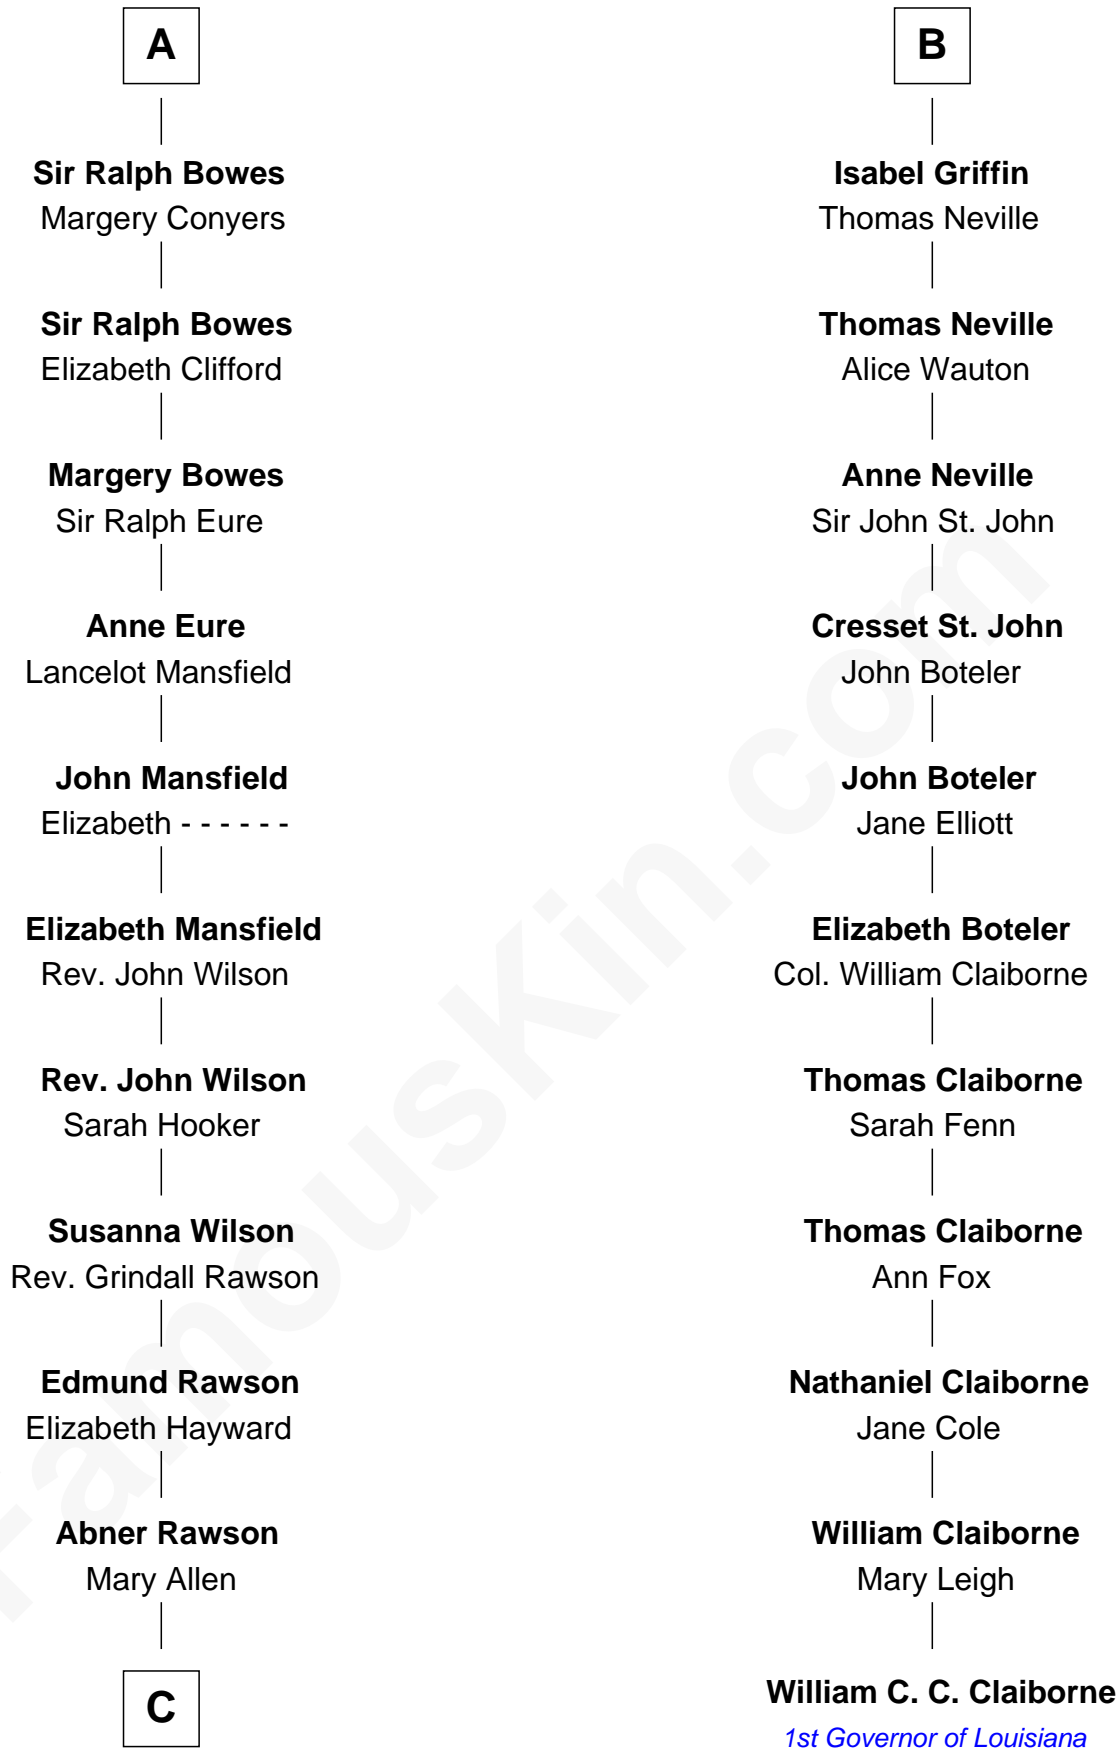

FamousKin.com
Relationship Chart of
William Howard Taft
27th U.S. President

17th cousin 3 times removed of
William C. C. Claiborne
1st Governor of Louisiana

Sir William de Cantilupe
 Eve de Braiose

C

—
Rhoda Rawson

Aaron Taft

—
Peter Rawson Taft

Sylvia Howard

—
Alphonso Taft

Louisa Maria Torrey

—
William Howard Taft

27th U.S. President

FamousKin.com