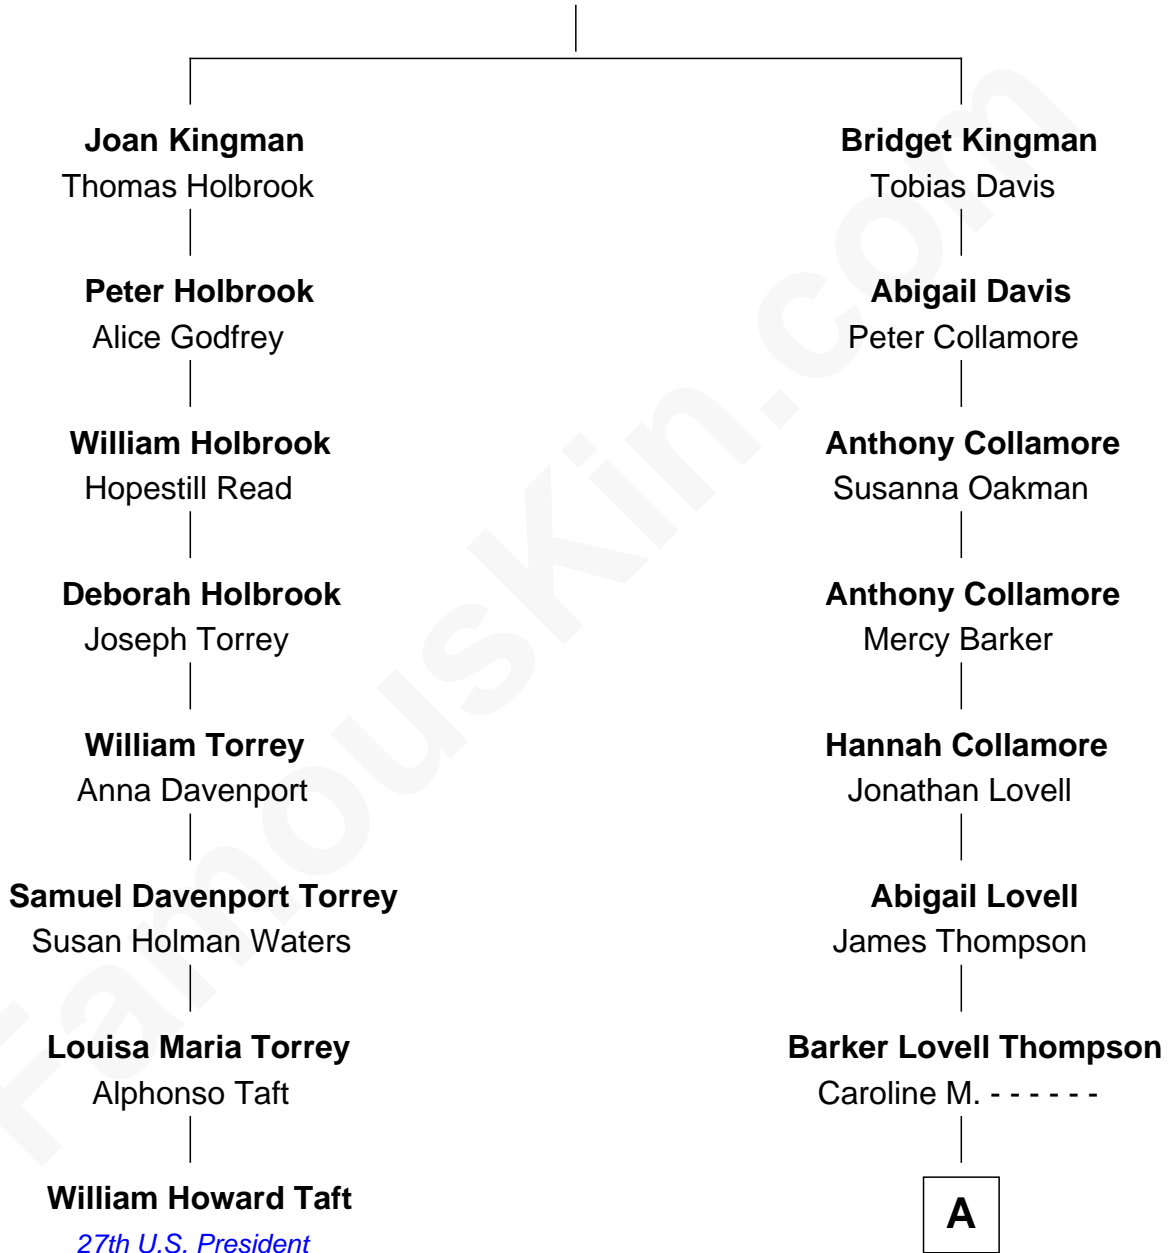

FamousKin.com

Relationship Chart of

William Howard Taft

27th U.S. President

7th cousin 4 times removed of

Bill Gates
 Founder of Microsoft

Henry Kingman
 Joan - - - - -

A

Isabella A. Thompson
Oscar Rodman Oakley

Belle Oakley
James W. Maxwell

James Willard Maxwell
Adelle Thompson

Mary A. Maxwell
William Henry Gates

Bill Gates
Founder of Microsoft