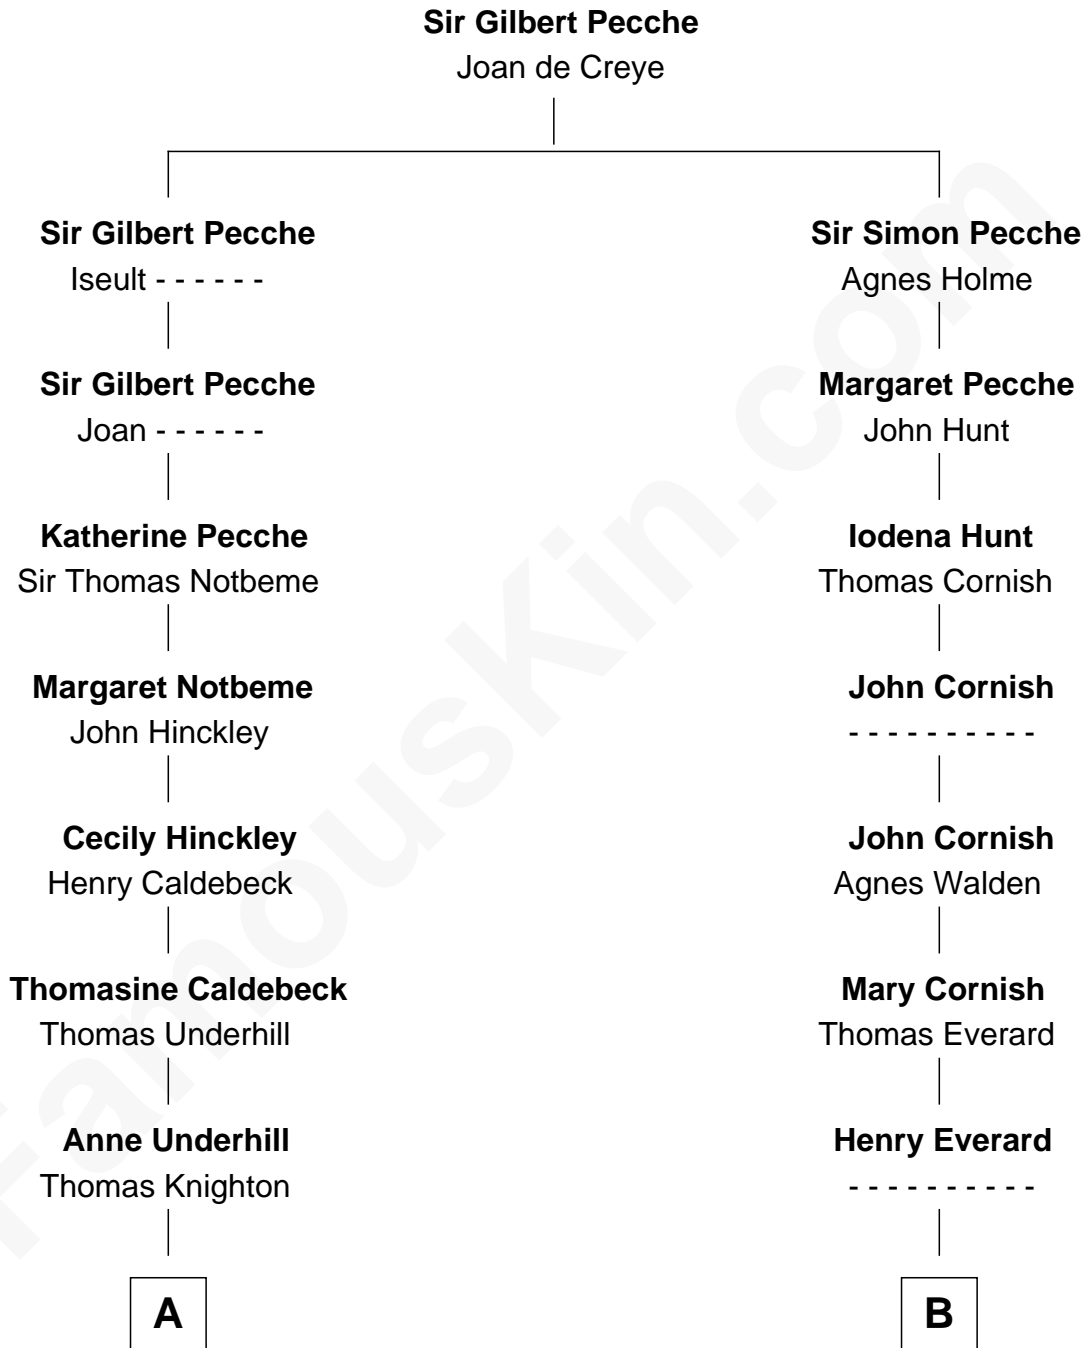

FamousKin.com
Relationship Chart of
William Howard Taft
27th U.S. President

19th cousin 2 times removed of
Bill Gates
Founder of Microsoft

C

Samuel Davenport Torrey

Susan Holman Waters

Louisa Maria Torrey

Alphonso Taft

William Howard Taft

27th U.S. President

D

Louise Marie Woodworth

Thomas George Maxwell

James W. Maxwell

Belle Oakley

James Willard Maxwell

Adelle Thompson

Mary A. Maxwell

William Henry Gates

Bill Gates

Founder of Microsoft