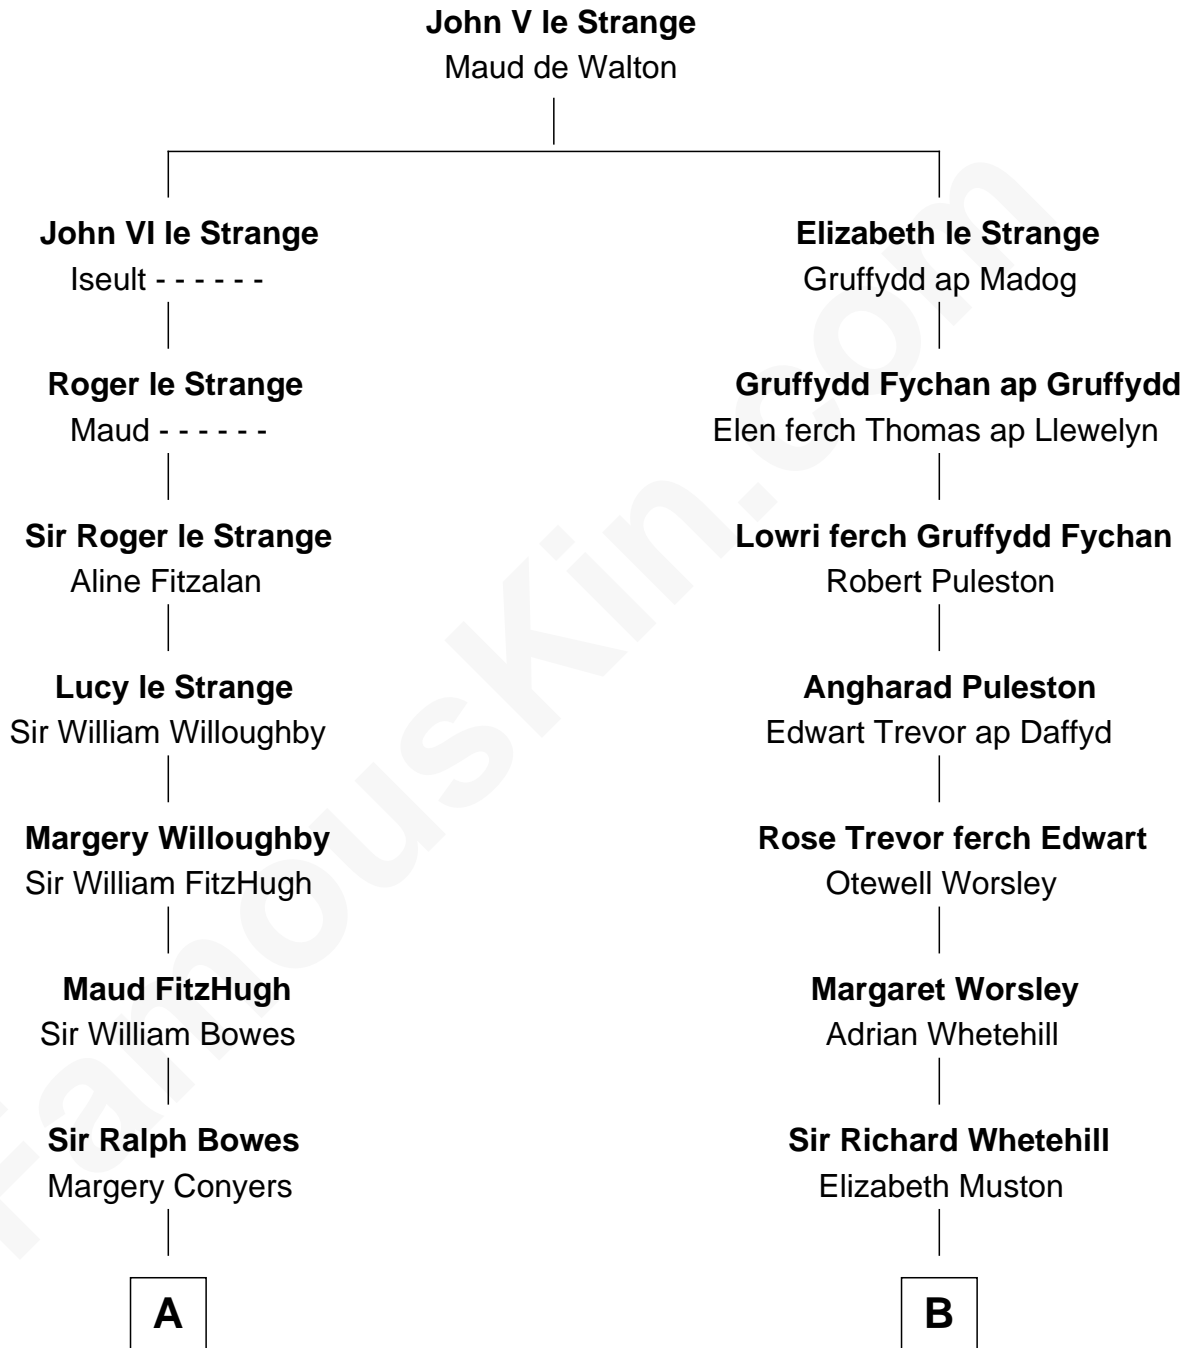

**FamousKin.com**  
**Relationship Chart of**  
**William Howard Taft**  
*27th U.S. President*

**19th cousin 2 times removed of**  
**Bill Gates**  
*Founder of Microsoft*

**C**

**Peter Rawson Taft**  
Sylvia Howard

**Alphonso Taft**  
Louisa Maria Torrey

**William Howard Taft**  
*27th U.S. President*

**D**

**Louise Marie Woodworth**  
Thomas George Maxwell

**James W. Maxwell**  
Belle Oakley

**James Willard Maxwell**  
Adelle Thompson