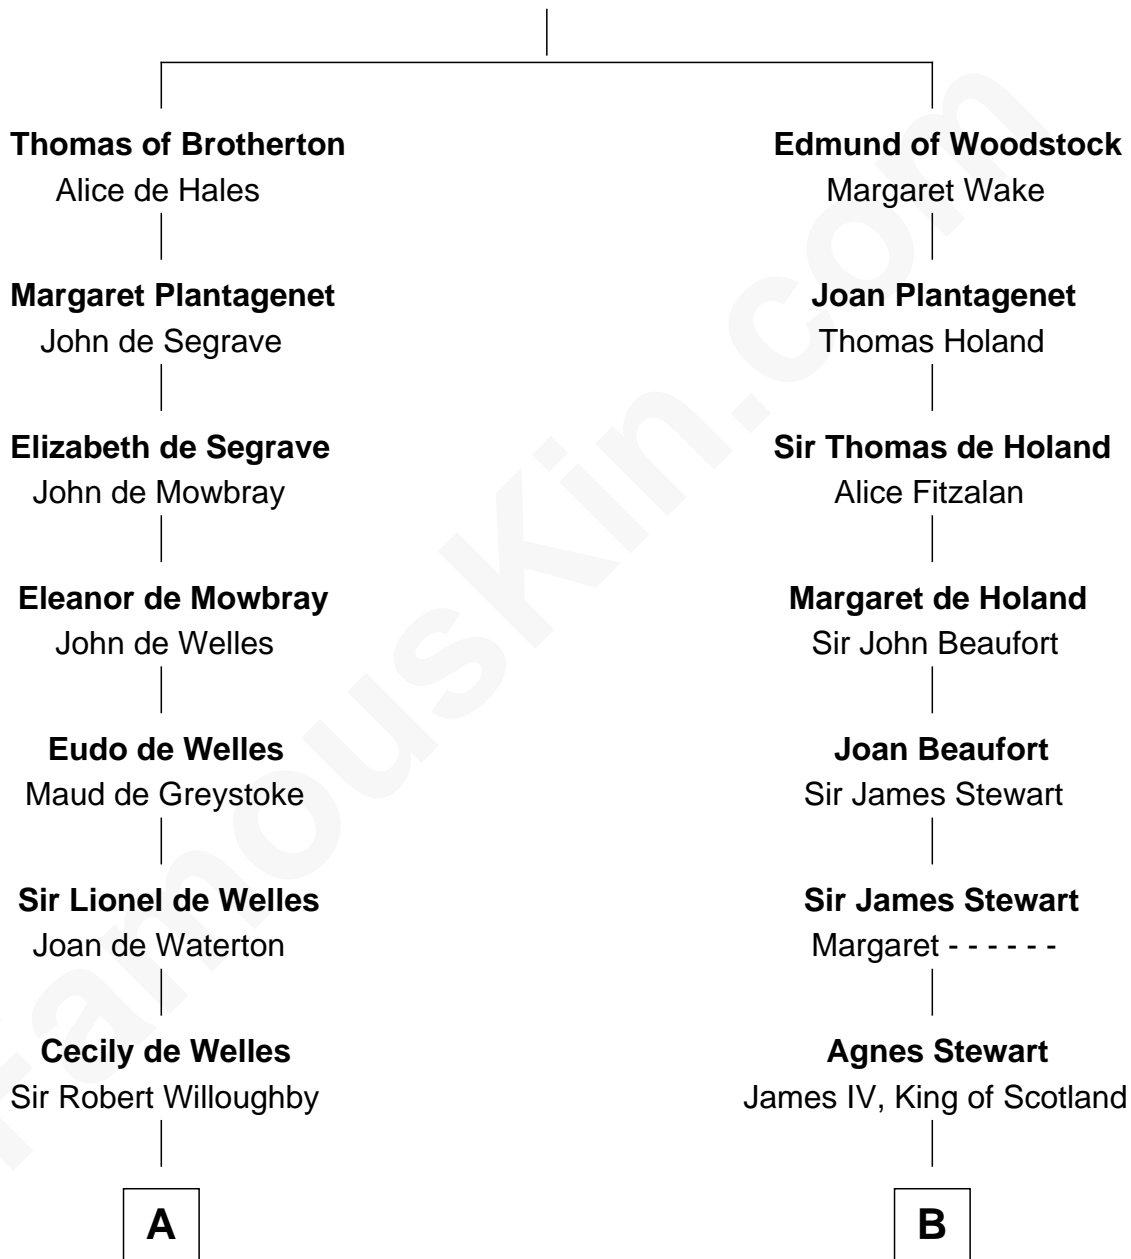

FamousKin.com
Relationship Chart of
William Howard Taft
27th U.S. President

20th cousin 1 time removed of
Howard Dean
79th Governor of Vermont

Margaret of France
 Edward I, King of England

C

Rhoda Rawson

Aaron Taft

Peter Rawson Taft

Sylvia Howard

Alphonso Taft

Louisa Maria Torrey

William Howard Taft

27th U.S. President

D

James William Maitland