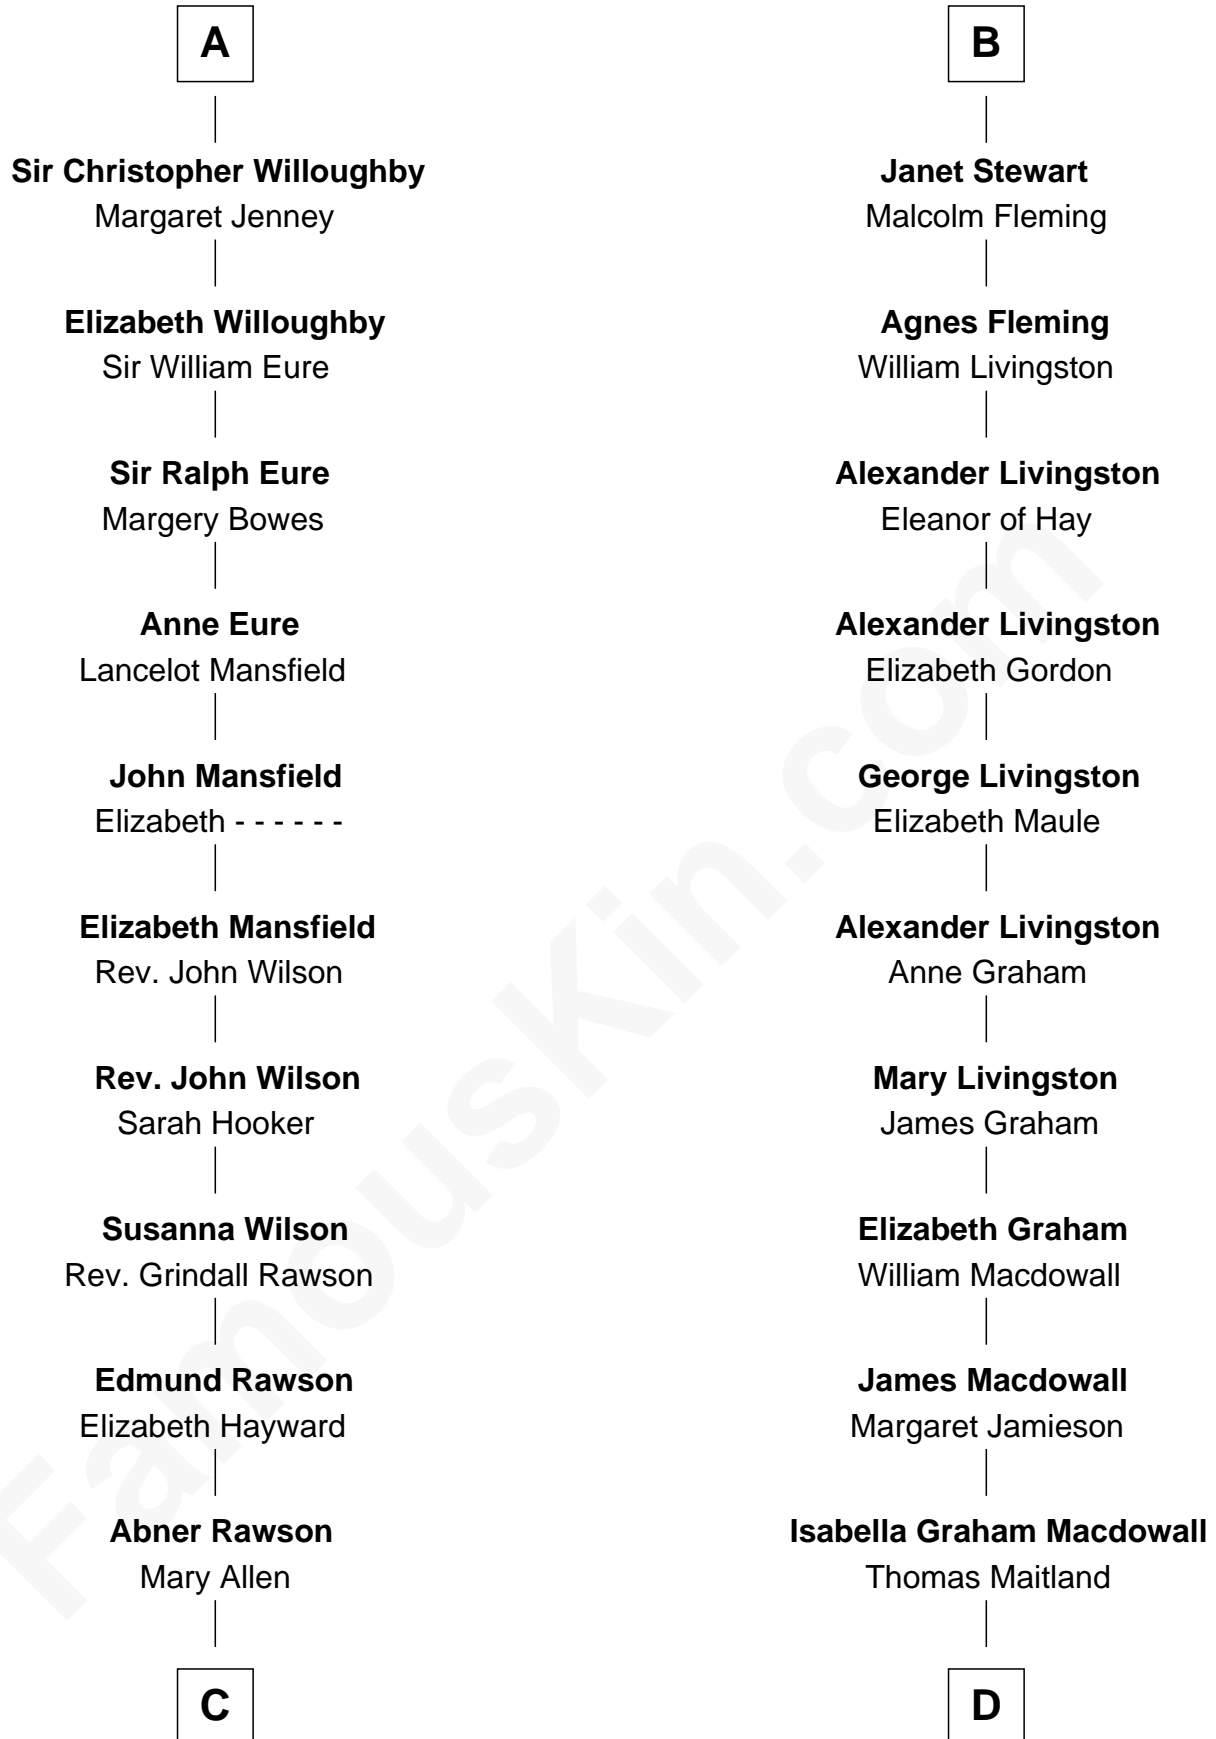

FamousKin.com
Relationship Chart of
William Howard Taft
27th U.S. President

20th cousin 1 time removed of
Howard Dean
79th Governor of Vermont

Margaret of France
 Edward I, King of England

C

Rhoda Rawson

Aaron Taft

Peter Rawson Taft

Sylvia Howard

Alphonso Taft

Louisa Maria Torrey

William Howard Taft

27th U.S. President

D

James William Maitland