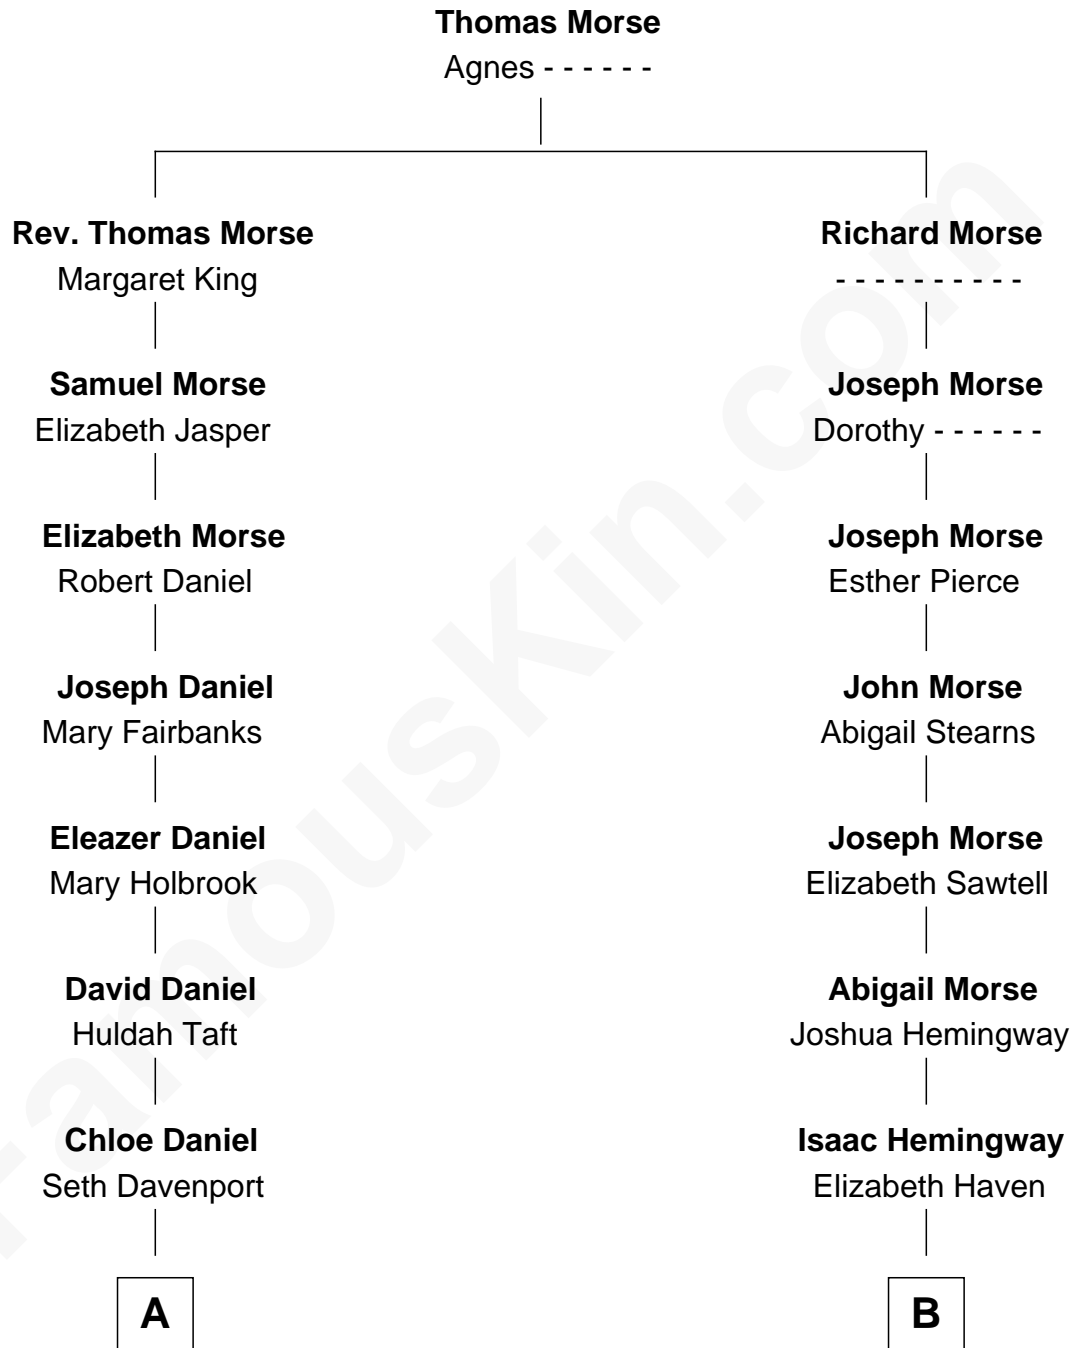

FamousKin.com
Relationship Chart of
William Howard Taft
27th U.S. President

10th cousin 2 times removed of
Richard Nixon
37th U.S. President

A

Anna Davenport

William Torrey

Samuel Davenport Torrey

Susan Holman Waters

Louisa Maria Torrey

Alphonso Taft

William Howard Taft

27th U.S. President

B

James Hemingway

Elizabeth Armstrong

James Hemingway

Hope Malmsbury

Jane M. Hemingway

Oliver Burd

Almira Park Burd

Franklin Milhous

Hannah Milhous

Francis Anthony Nixon

Richard Nixon