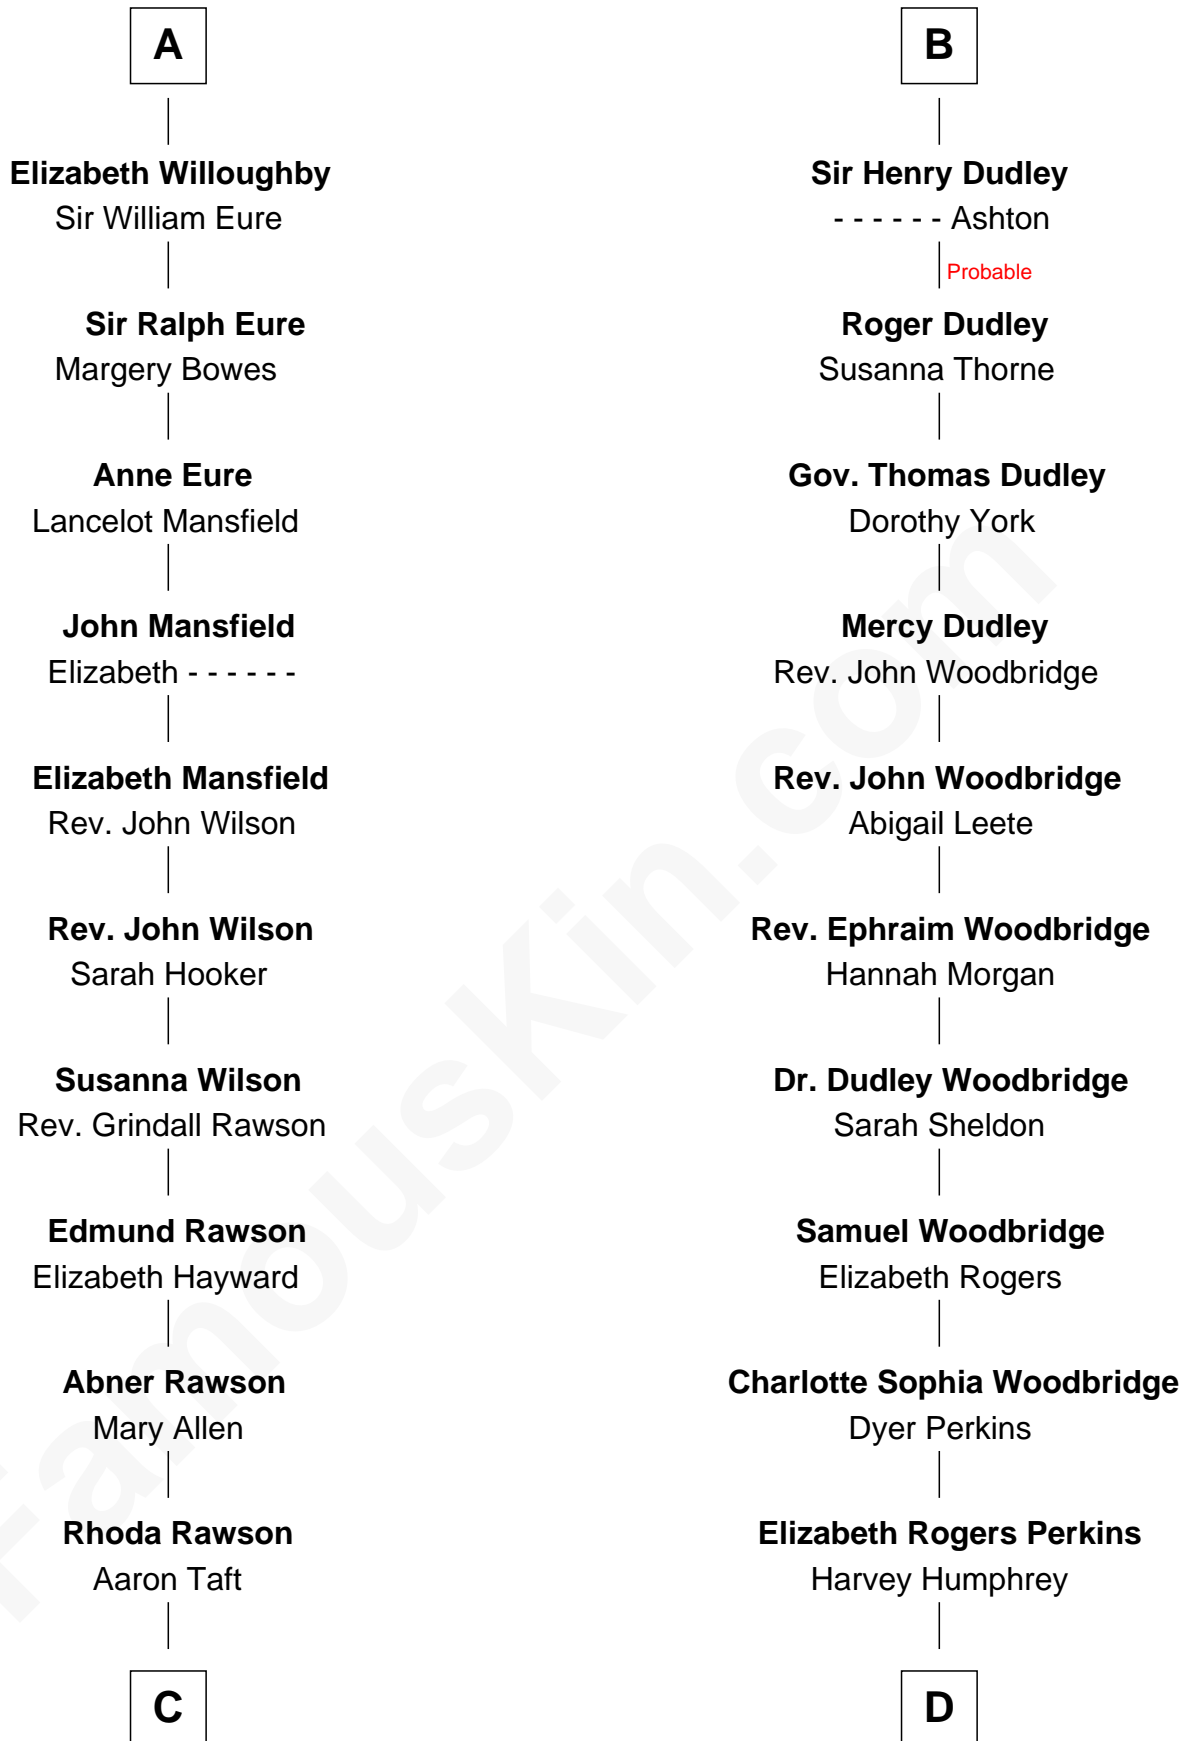

FamousKin.com Relationship Chart of

William Howard Taft

27th U.S. President

19th cousin of

Humphrey Bogart

Movie Actor

Henry Plantagenet

Maud de Chaworth

C

Peter Rawson Taft
Sylvia Howard

Alphonso Taft
Louisa Maria Torrey

William Howard Taft
27th U.S. President

D

John Perkins Humphrey
Frances Dewey Churchill

Maud Humphrey
Dr. Belmont Deforest Bogart

Humphrey Bogart
Movie Actor