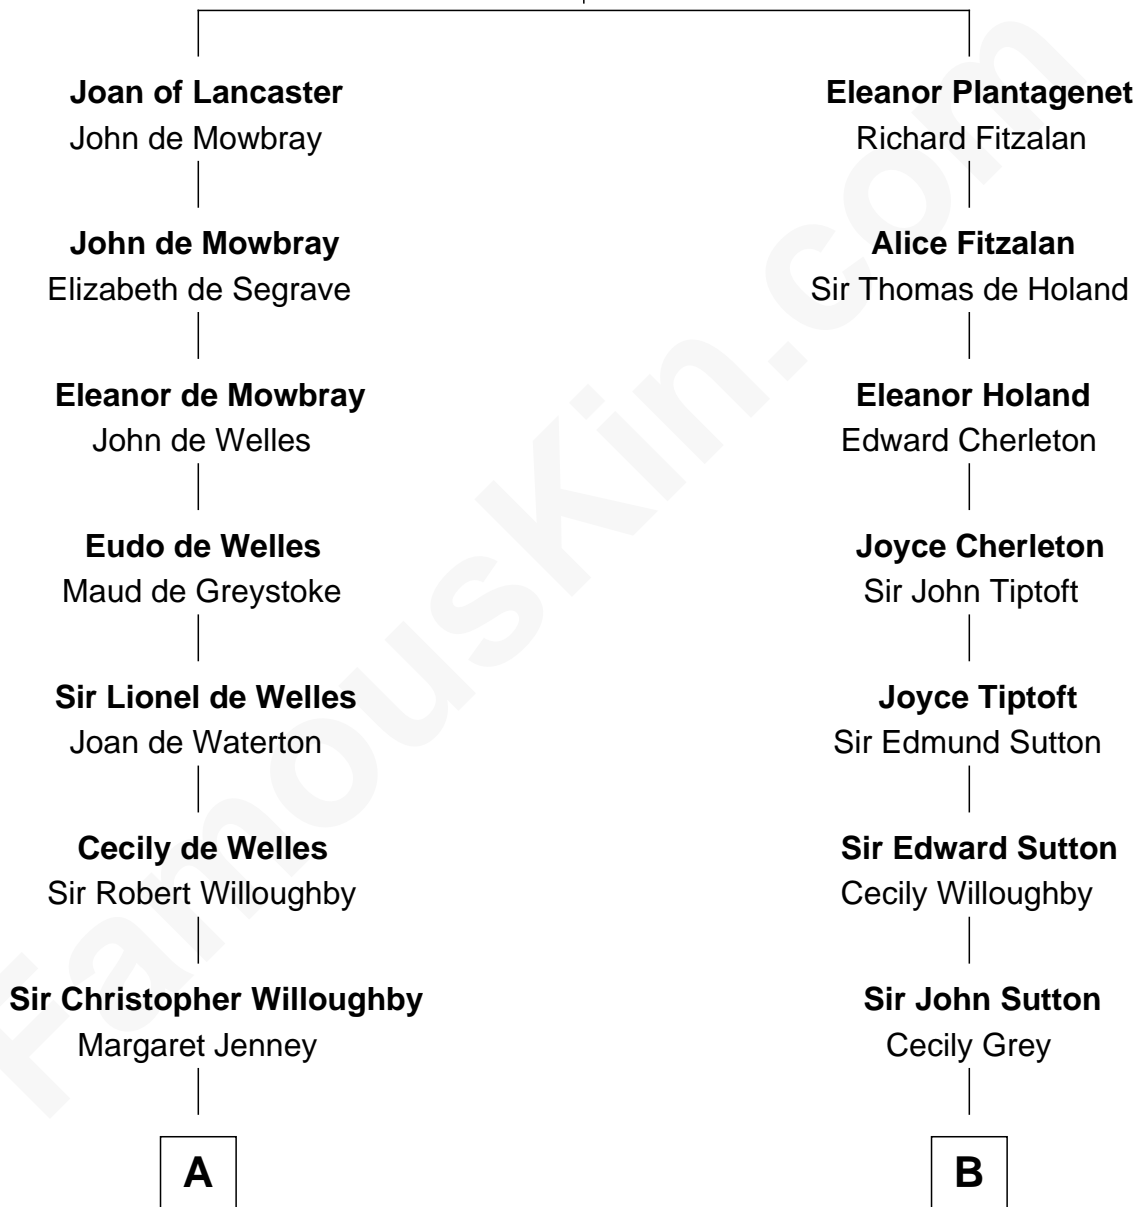

FamousKin.com Relationship Chart of

William Howard Taft

27th U.S. President

19th cousin of

Humphrey Bogart

Movie Actor

Henry Plantagenet

Maud de Chaworth

C

Peter Rawson Taft
Sylvia Howard

Alphonso Taft
Louisa Maria Torrey

William Howard Taft
27th U.S. President

D

John Perkins Humphrey
Frances Dewey Churchill

Maud Humphrey
Dr. Belmont Deforest Bogart

Humphrey Bogart
Movie Actor