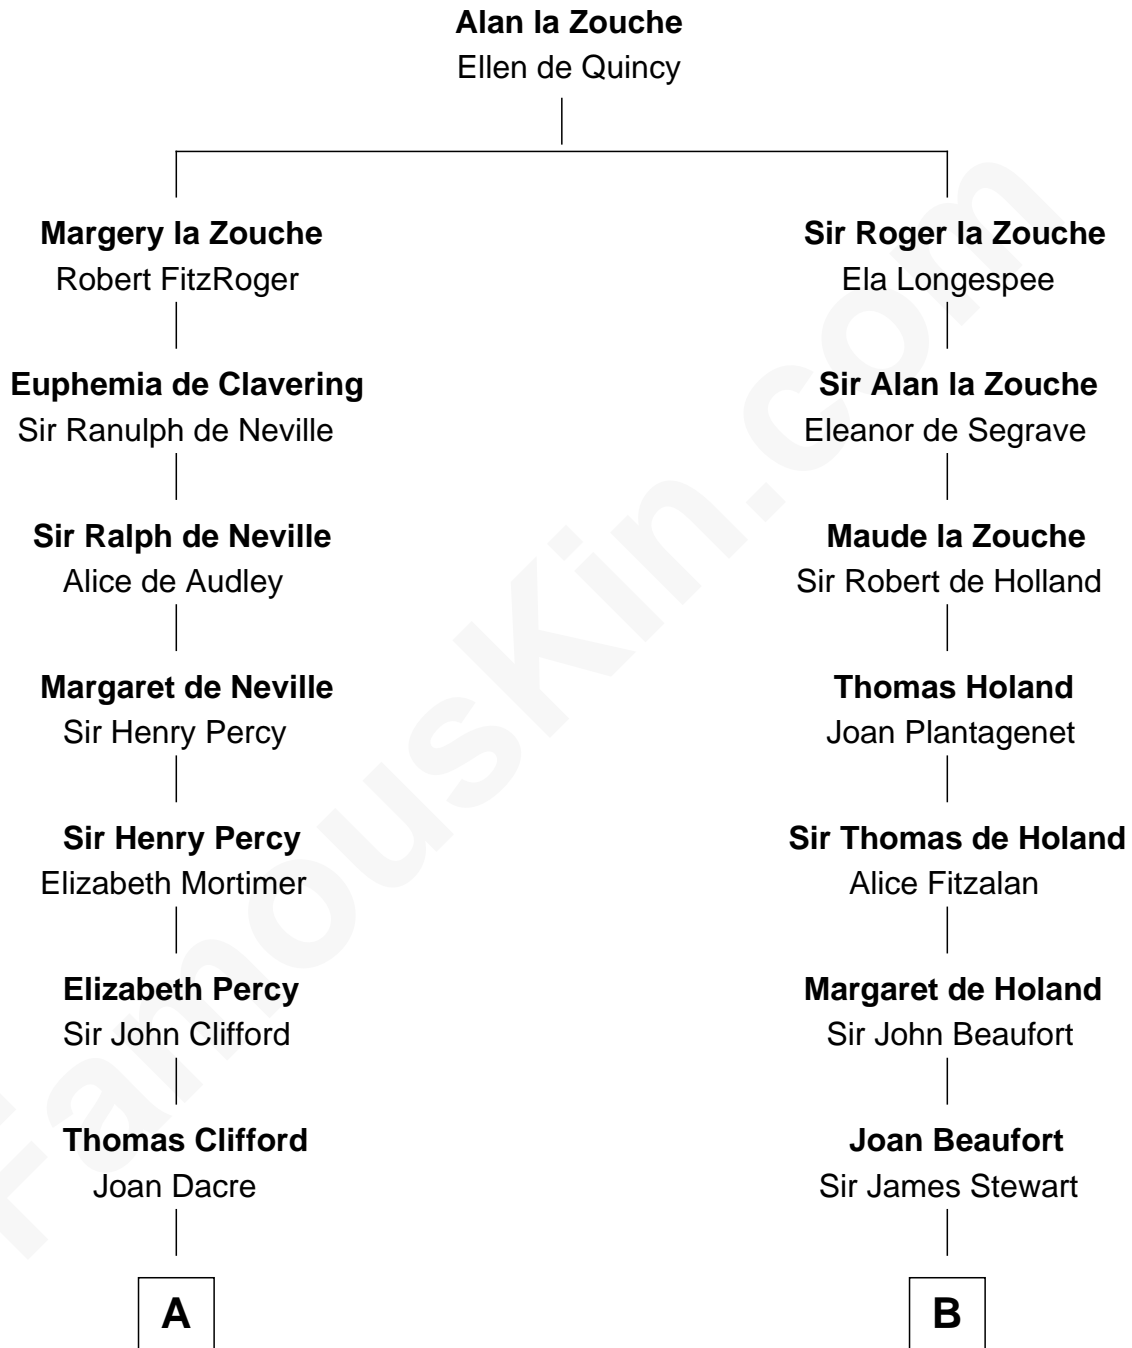

**FamousKin.com**  
**Relationship Chart of**  
**William Howard Taft**  
*27th U.S. President*

**15th cousin 6 times removed of**  
**Patrick Henry**  
*1st and 6th Governor of Virginia*

**C**

Abner Rawson

Mary Allen

Rhoda Rawson

Aaron Taft

Peter Rawson Taft

Sylvia Howard

Alphonso Taft

Louisa Maria Torrey

William Howard Taft

*27th U.S. President*

FamousKin.com