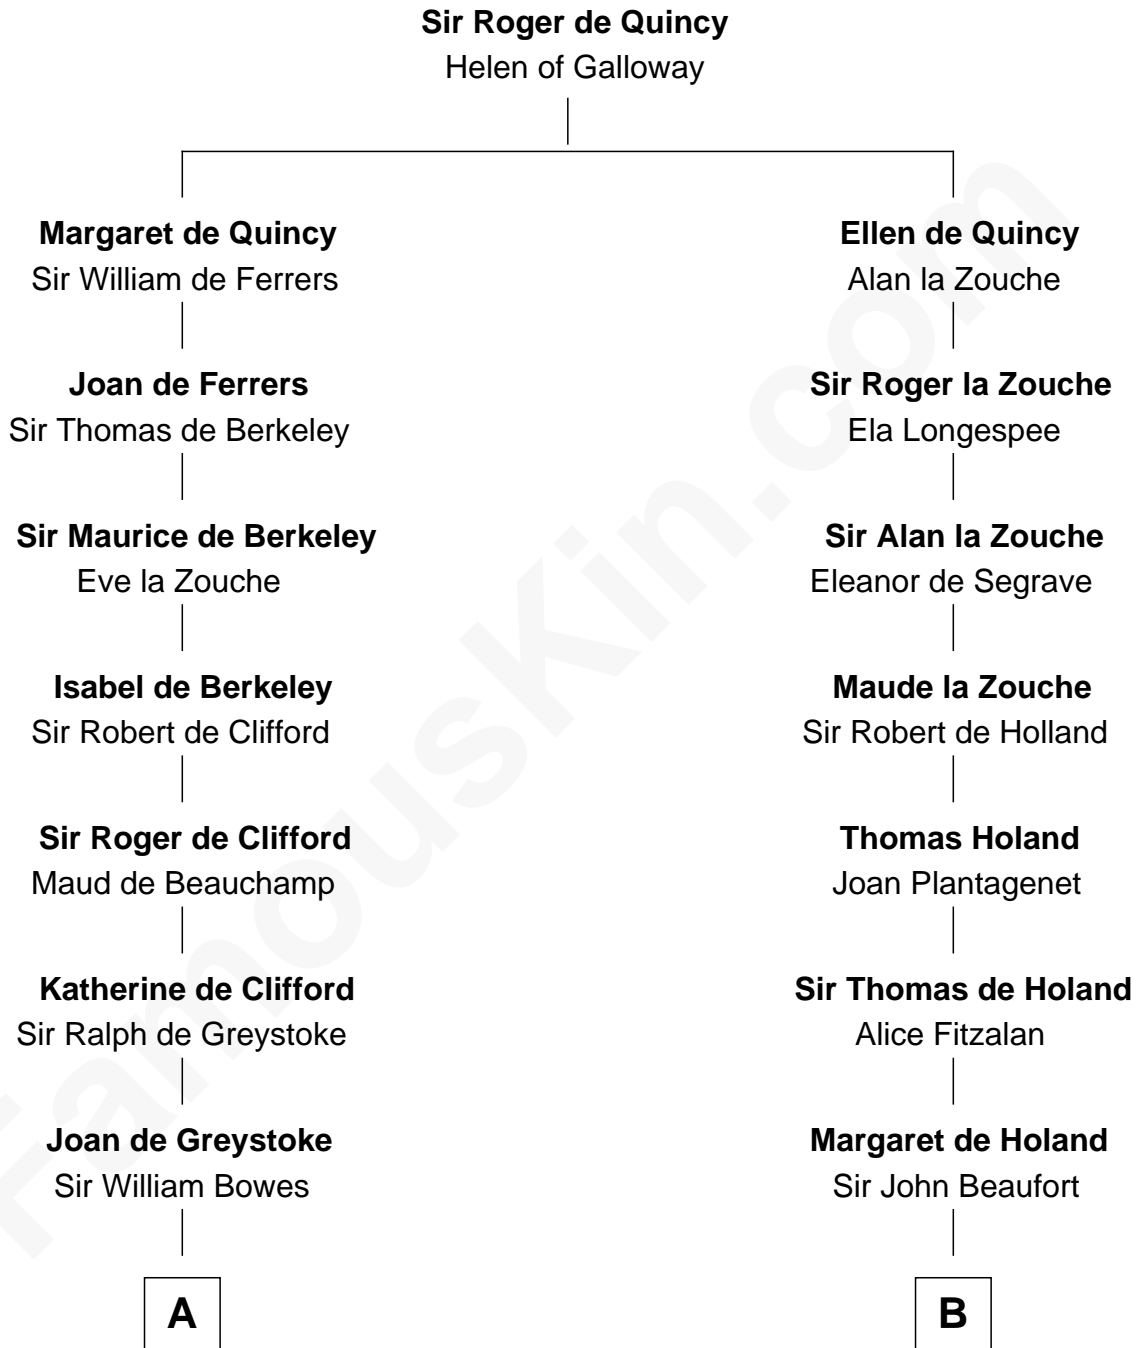

**FamousKin.com**  
**Relationship Chart of**  
**William Howard Taft**  
*27th U.S. President*

**16th cousin 5 times removed of**  
**Patrick Henry**  
*1st and 6th Governor of Virginia*

**C**

Abner Rawson

Mary Allen

Rhoda Rawson

Aaron Taft

Peter Rawson Taft

Sylvia Howard

Alphonso Taft

Louisa Maria Torrey

William Howard Taft

*27th U.S. President*

FamousKin.com