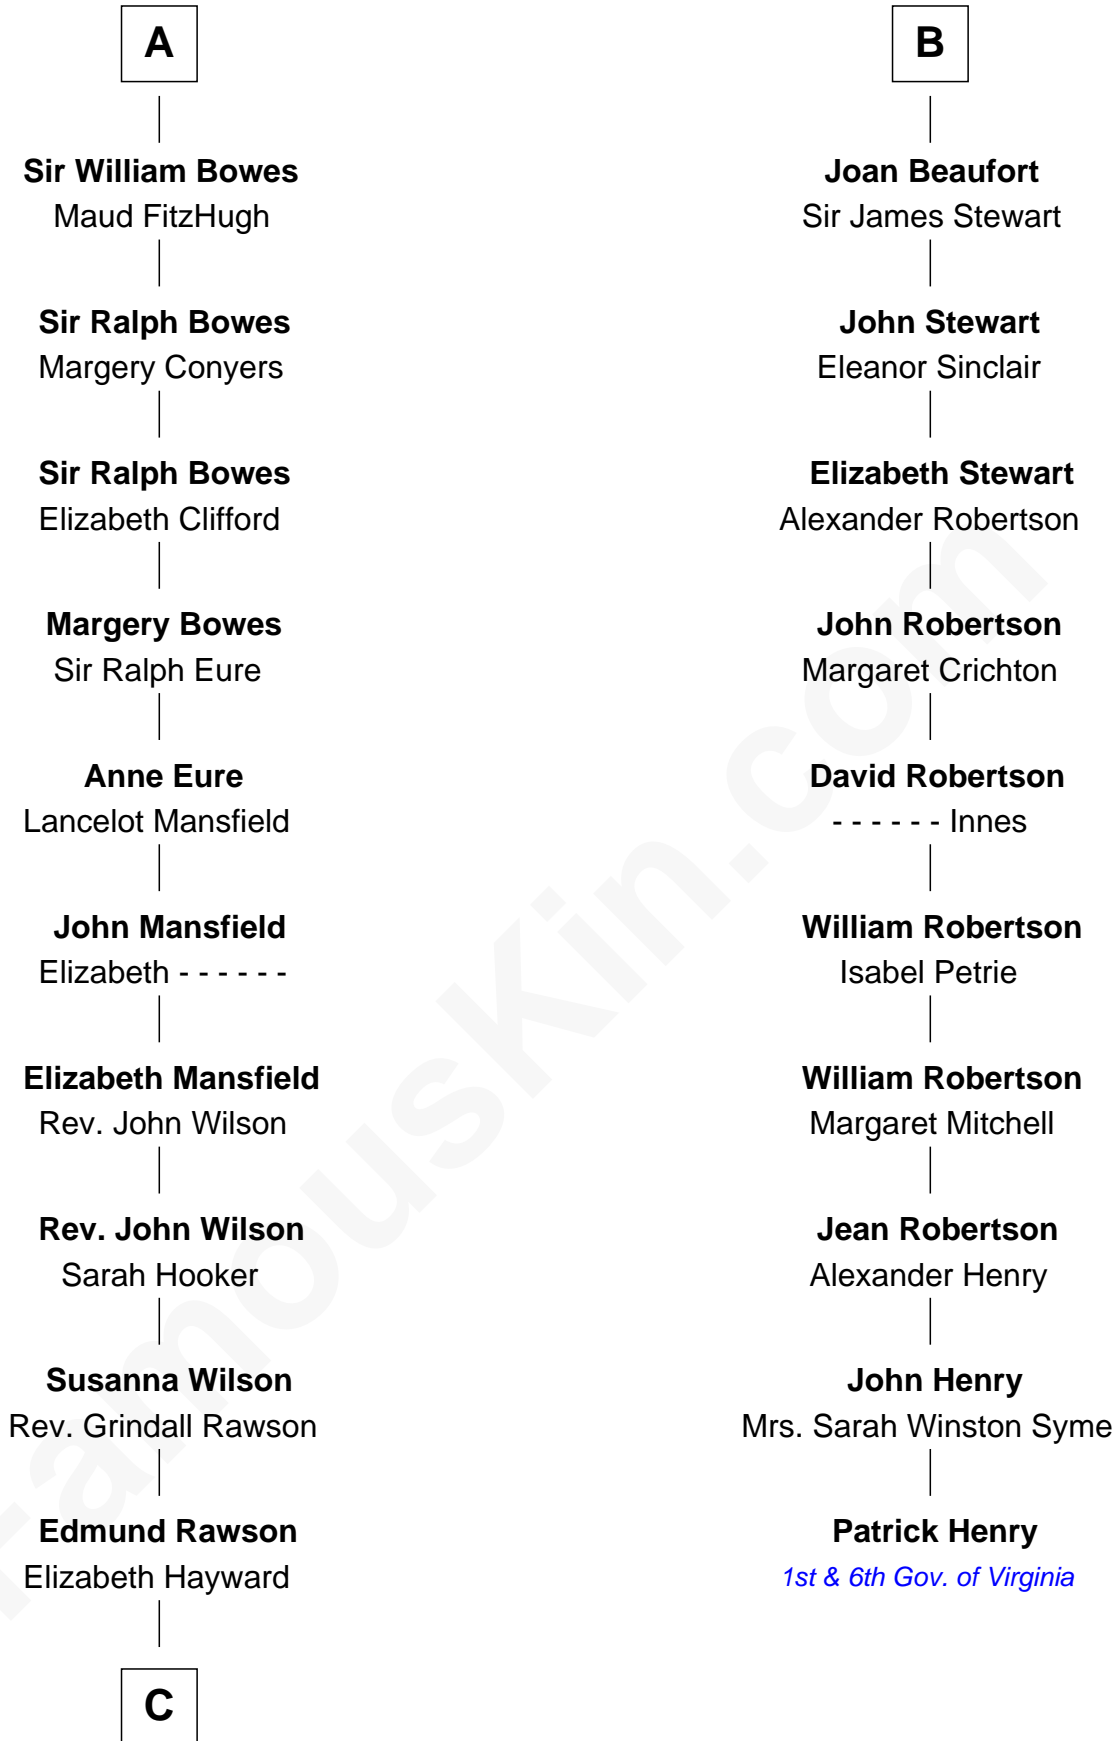

**FamousKin.com**  
**Relationship Chart of**  
**William Howard Taft**  
*27th U.S. President*

**16th cousin 5 times removed of**  
**Patrick Henry**  
*1st and 6th Governor of Virginia*

**C**

Abner Rawson

Mary Allen

Rhoda Rawson

Aaron Taft

Peter Rawson Taft

Sylvia Howard

Alphonso Taft

Louisa Maria Torrey

William Howard Taft

*27th U.S. President*

FamousKin.com