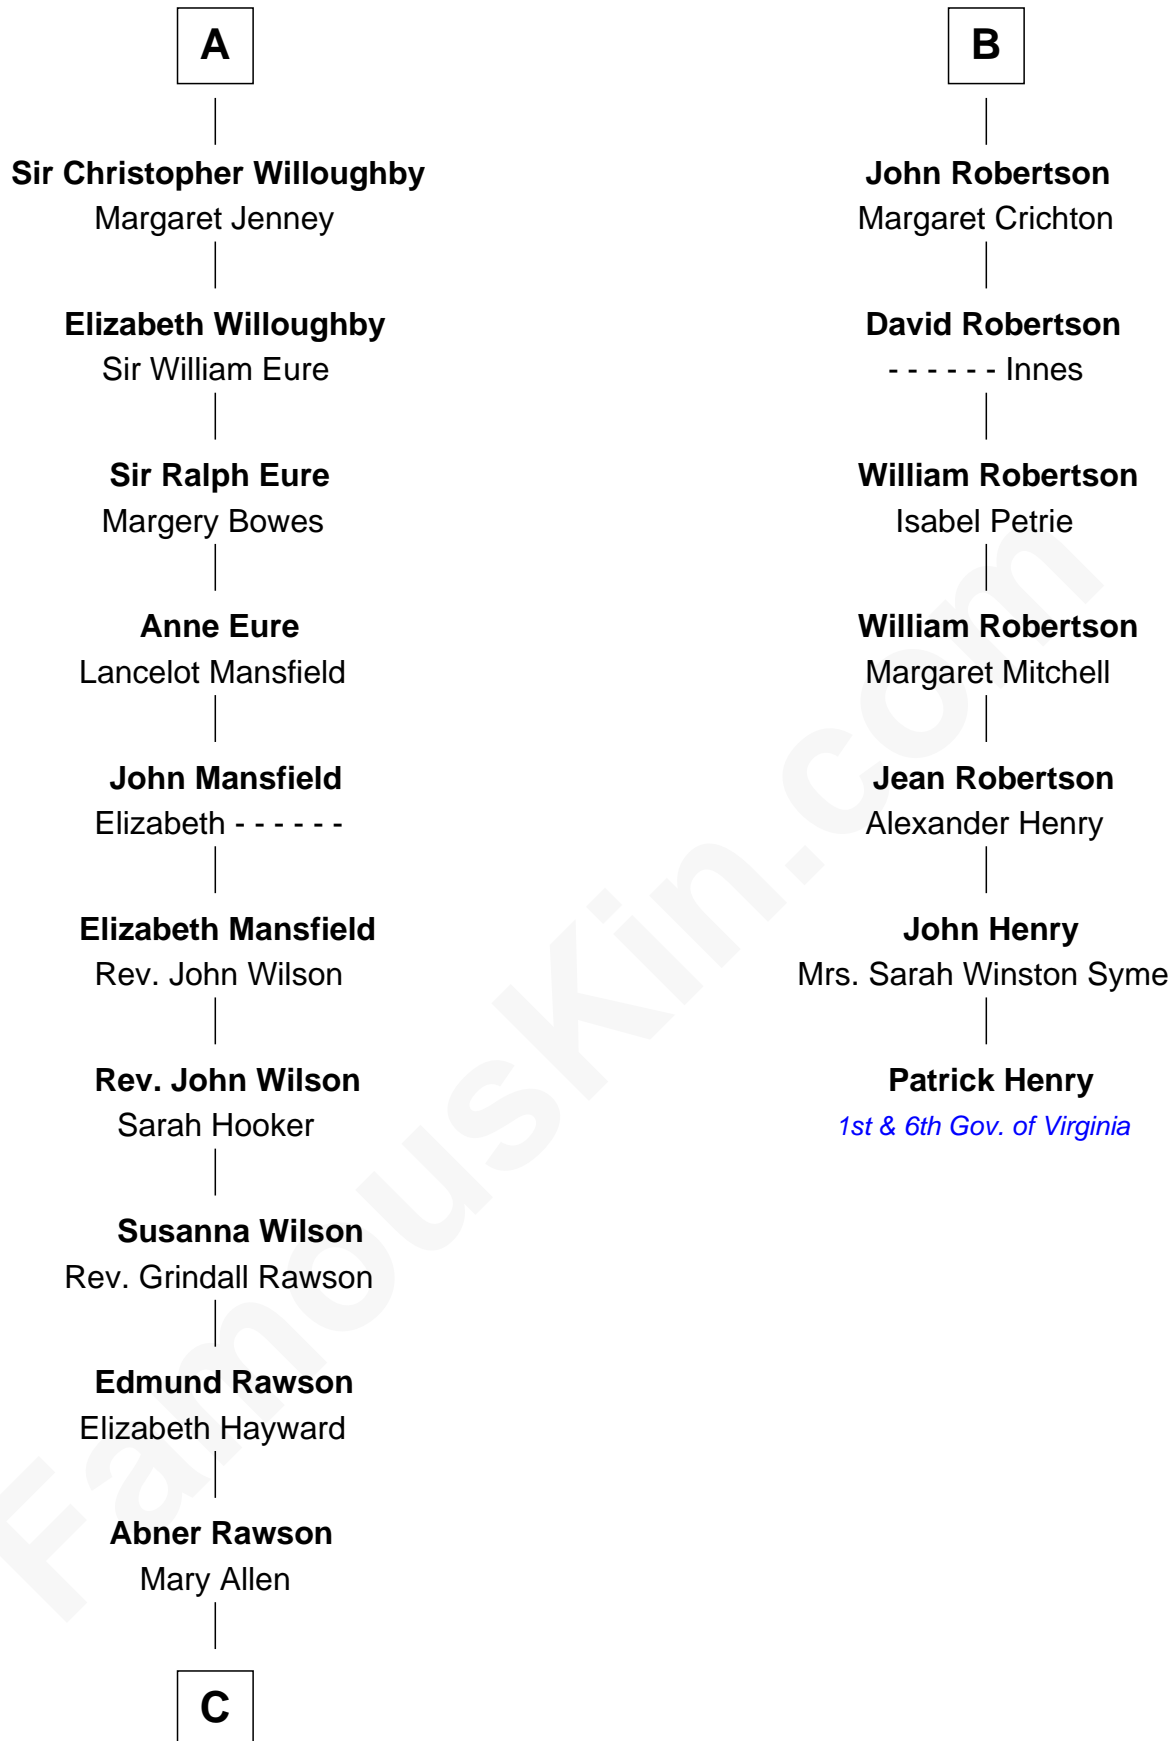

FamousKin.com
Relationship Chart of
William Howard Taft
27th U.S. President

13th cousin 7 times removed of
Patrick Henry
1st and 6th Governor of Virginia

C

—
Rhoda Rawson

Aaron Taft

—
Peter Rawson Taft

Sylvia Howard

—
Alphonso Taft

Louisa Maria Torrey

—
William Howard Taft

27th U.S. President

FamousKin.com