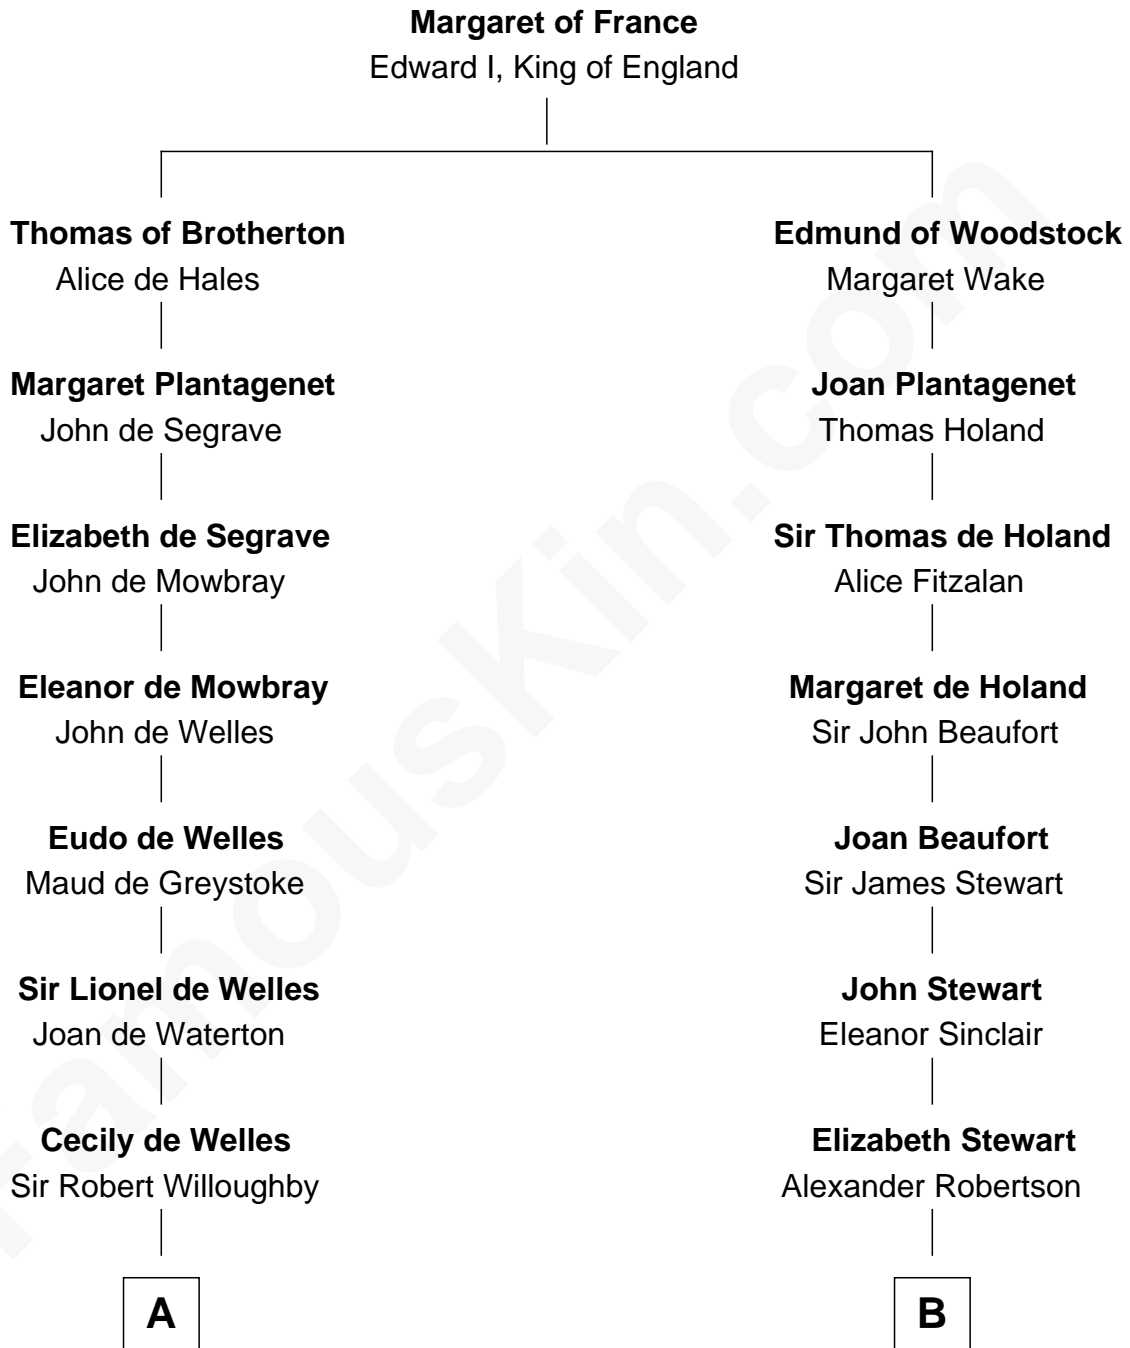

FamousKin.com
Relationship Chart of
William Howard Taft
27th U.S. President

13th cousin 7 times removed of
Patrick Henry
1st and 6th Governor of Virginia

C

—
Rhoda Rawson

Aaron Taft

—
Peter Rawson Taft

Sylvia Howard

—
Alphonso Taft

Louisa Maria Torrey

—
William Howard Taft

27th U.S. President

FamousKin.com