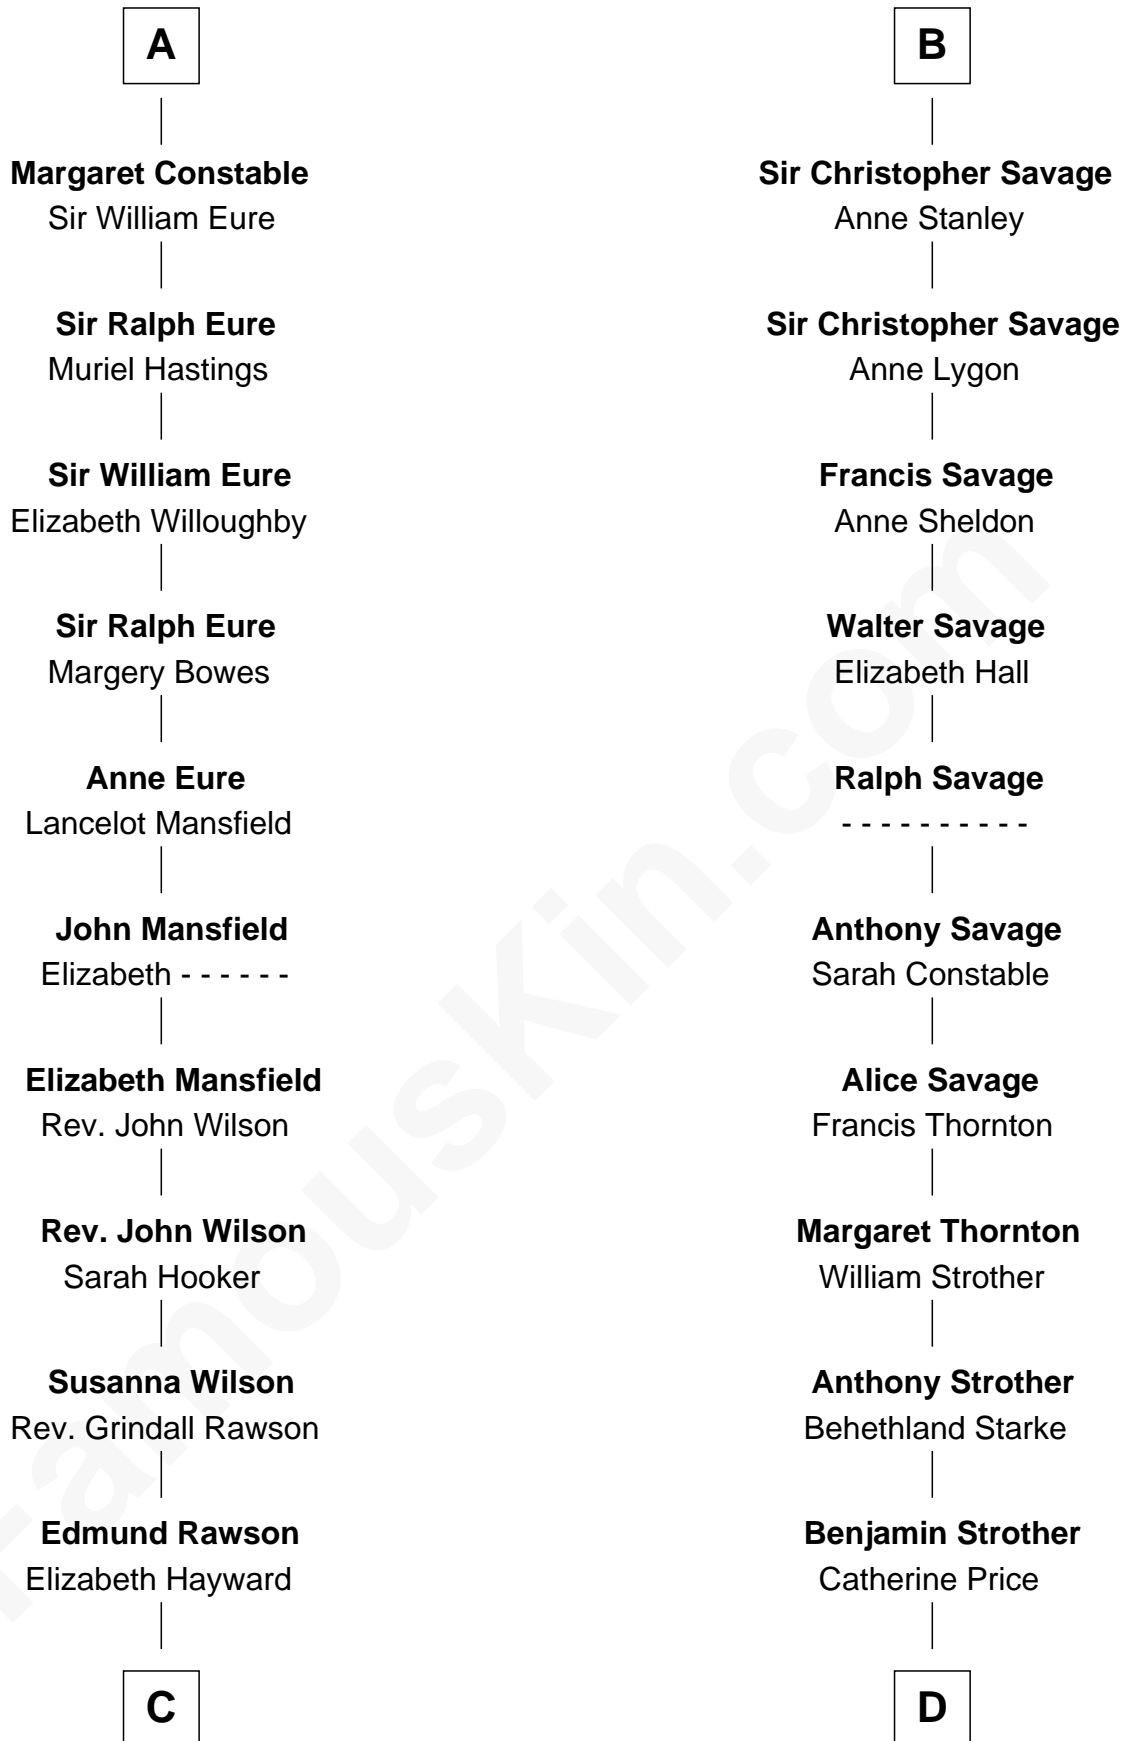

FamousKin.com Relationship Chart of

William Howard Taft

27th U.S. President

21st cousin of

Randolph Scott

Movie Actor

C

Abner Rawson

Mary Allen

Rhoda Rawson

Aaron Taft

Peter Rawson Taft

Sylvia Howard

Alphonso Taft

Louisa Maria Torrey

William Howard Taft

27th U.S. President

D

Catherine Price Strother

Joseph Minor Crane

John William Crane

Margaret Ann Sadler

Joseph Minor Crane

Lavinia Lionberger