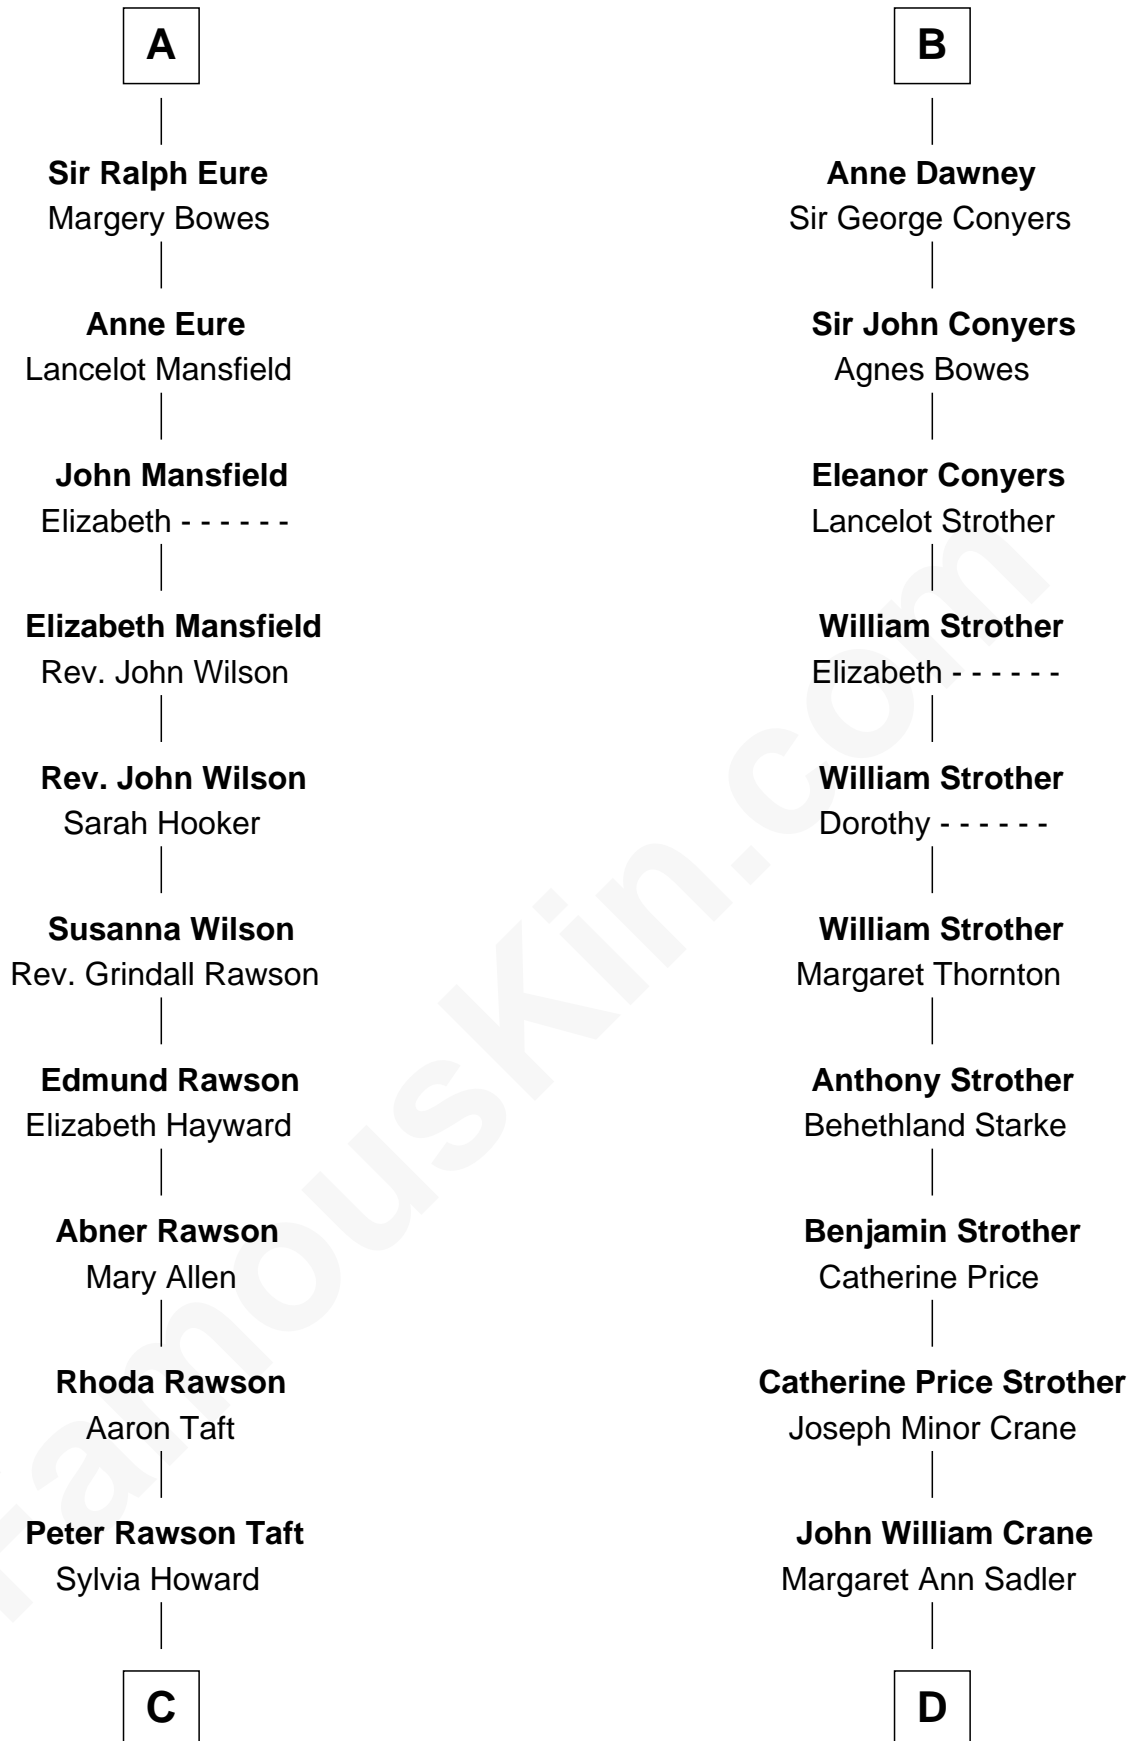

FamousKin.com
Relationship Chart of
William Howard Taft
27th U.S. President

18th cousin 1 time removed of
Randolph Scott
Movie Actor

C

Alphonso Taft
Louisa Maria Torrey

William Howard Taft
27th U.S. President

D

Joseph Minor Crane
Lavinia Lionberger

Lucy Lionberger Crane
George Grant Scott

Randolph Scott
Movie Actor

FamousKin.com