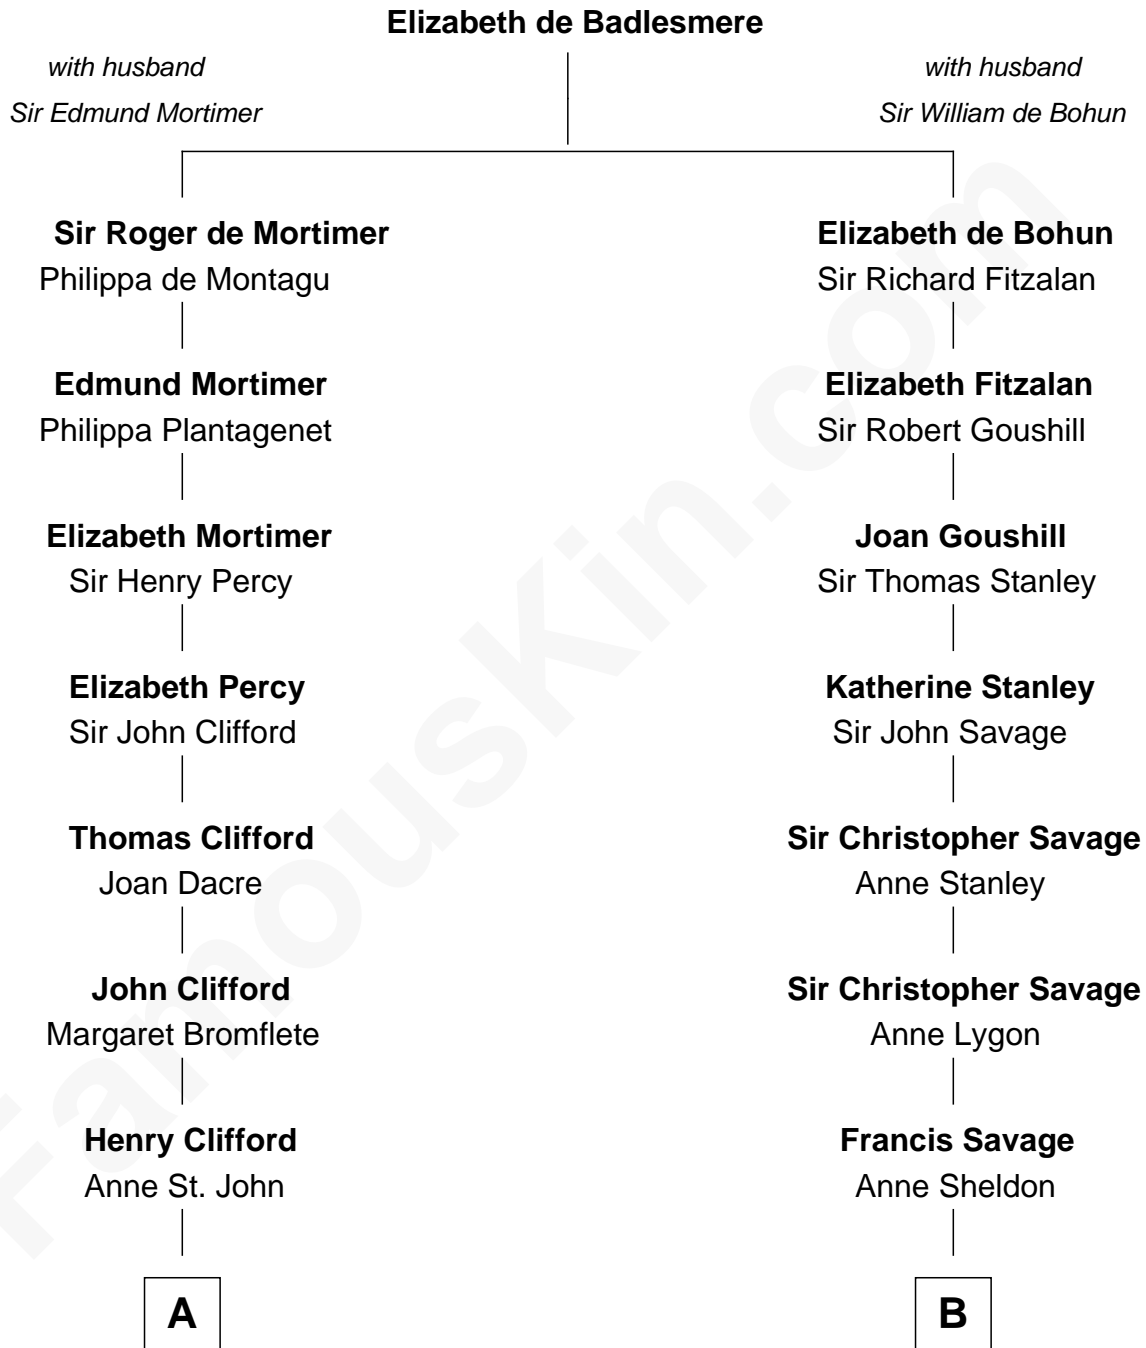

FamousKin.com
Relationship Chart of
William Howard Taft
27th U.S. President

18th cousin 1 time removed of
Randolph Scott
Movie Actor

C

Peter Rawson Taft
Sylvia Howard

Alphonso Taft
Louisa Maria Torrey

William Howard Taft
27th U.S. President

D

Lucy Lionberger Crane
George Grant Scott

Randolph Scott
Movie Actor

FamousKin.com